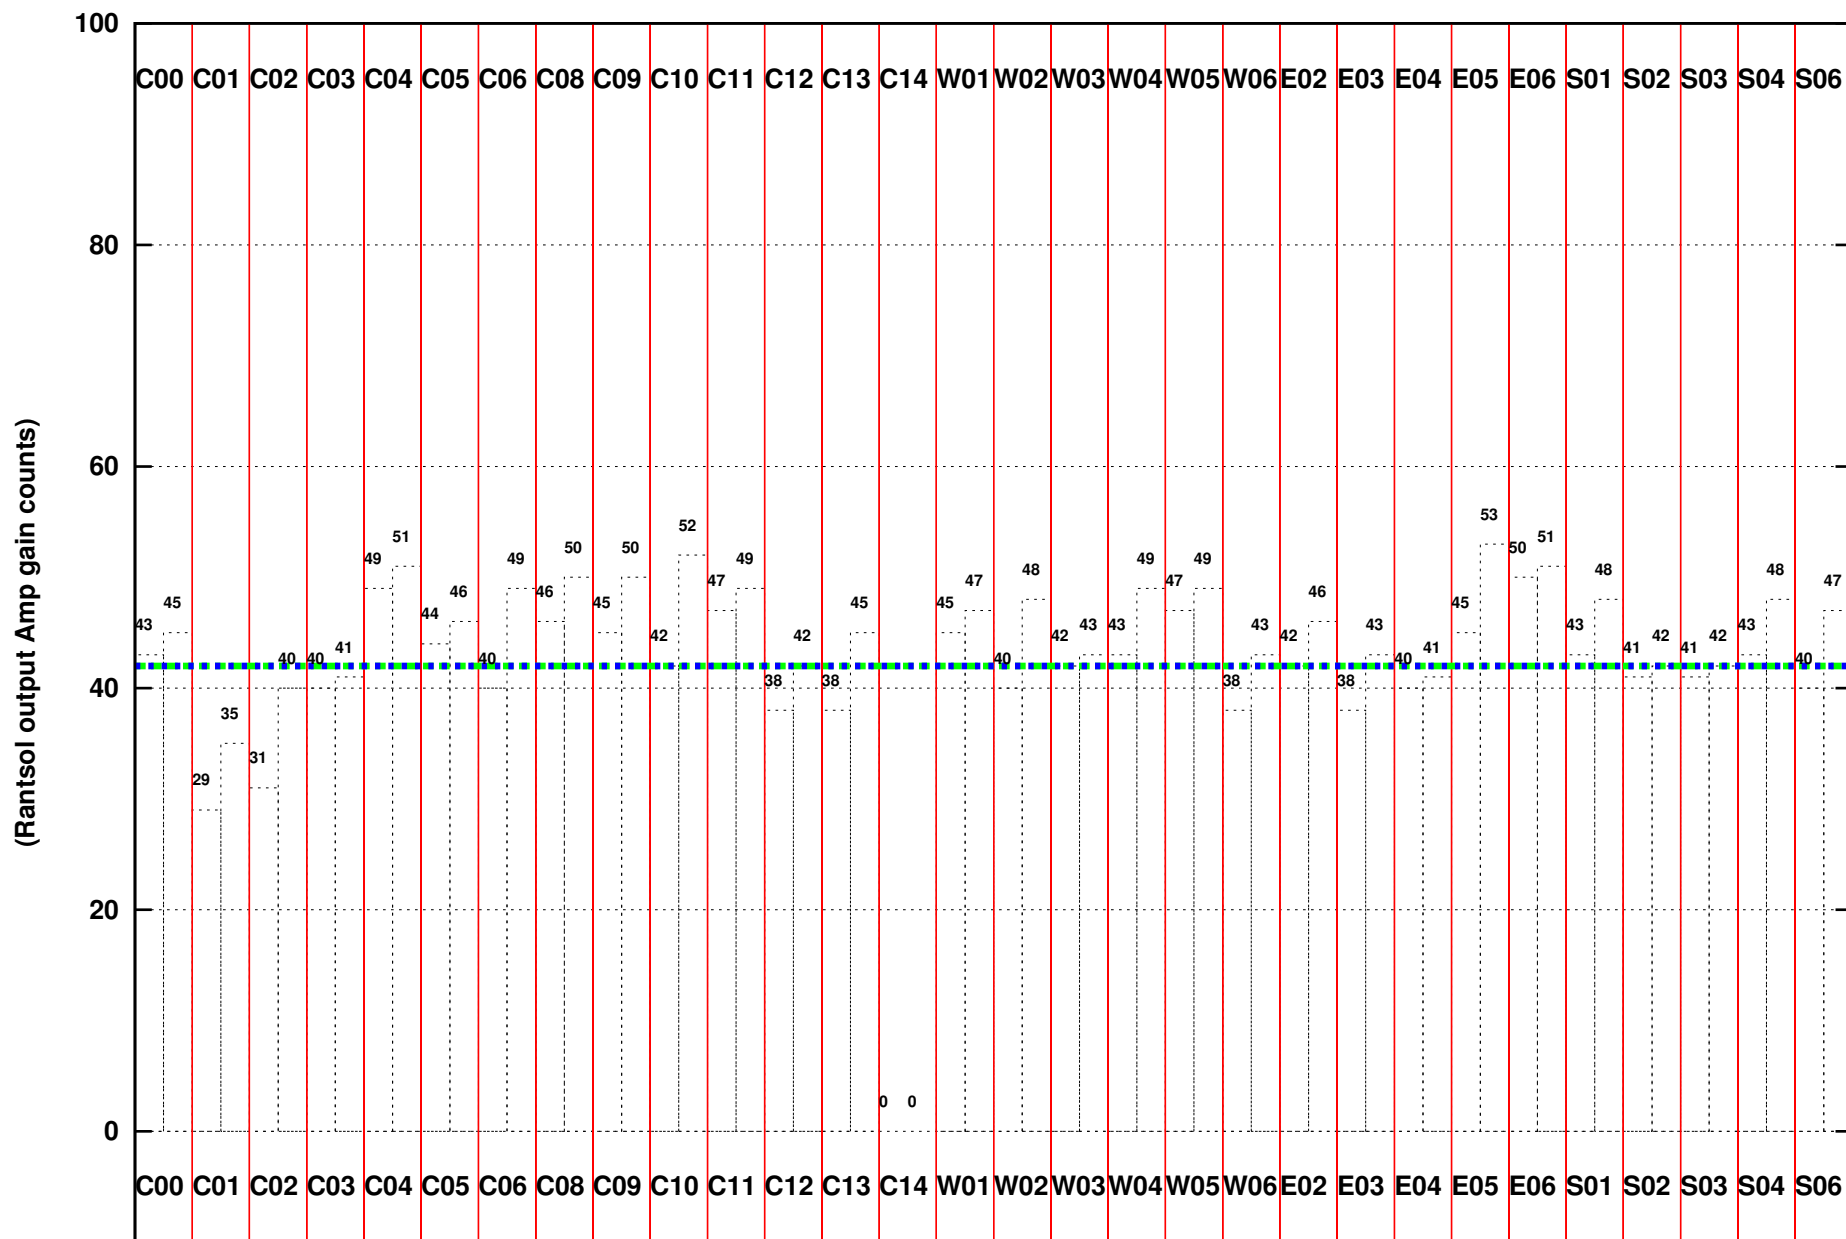

FRINGE STATUS (Rf:1349.631,1349.631 MHz., LO1:1280.000,1280.000 MHz., LO4/5:130.369,174.631 MHz.)

(File:/gsbifrddata/15may/32_011_15may2017_gsb.lta, scan:0, chan:256, Src:3C286, Date:15May2017 00:15:05)