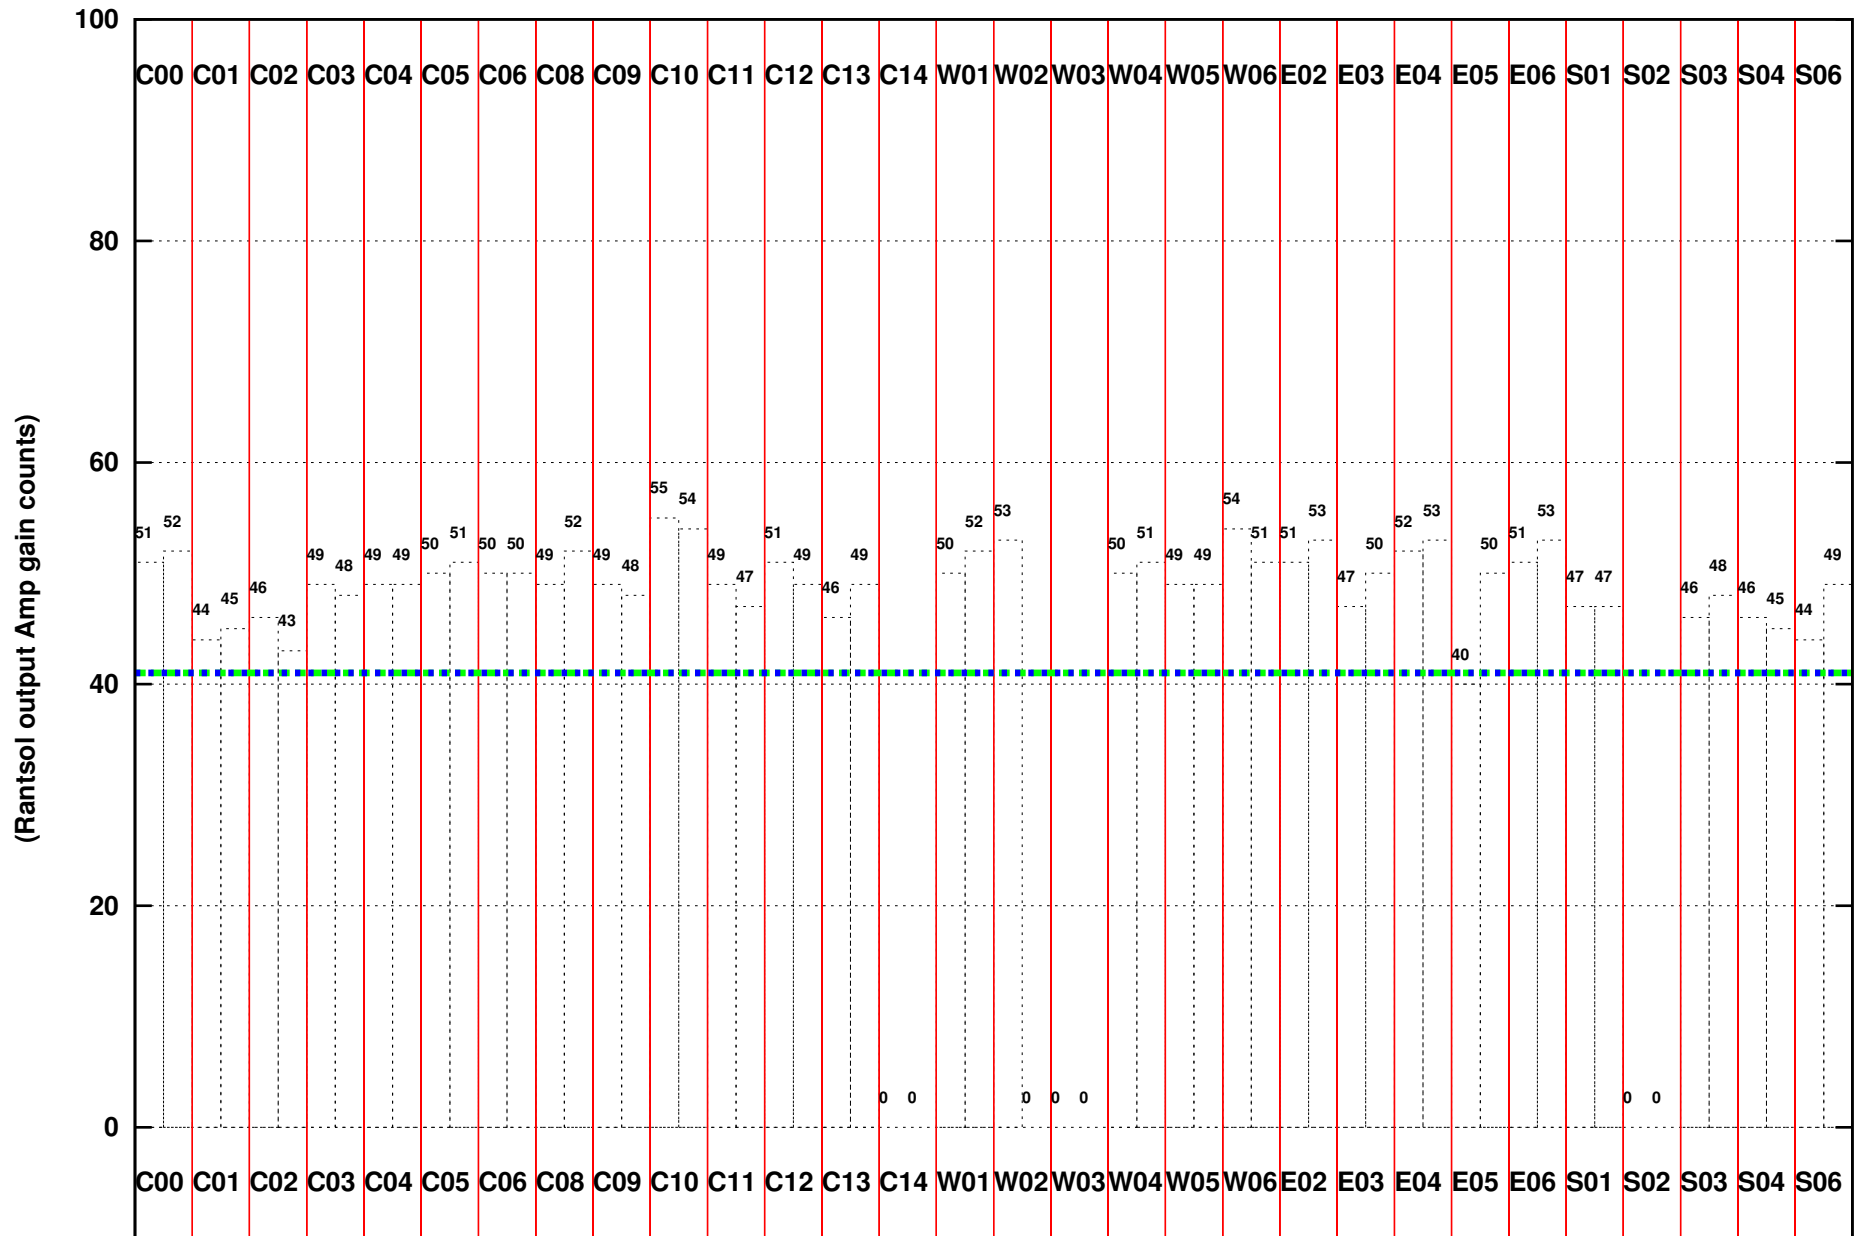

FRINGE STATUS (Rf:591.000,591.000 MHz., LO1:540.000,540.000 MHz., LO4/5:149.000,156.000 MHz.)

(File:/gsbifrddata1/22may/32_043_22may2017.lta, scan:0, chan:128, Src:3C147, Date:22May2017 13:05:06)