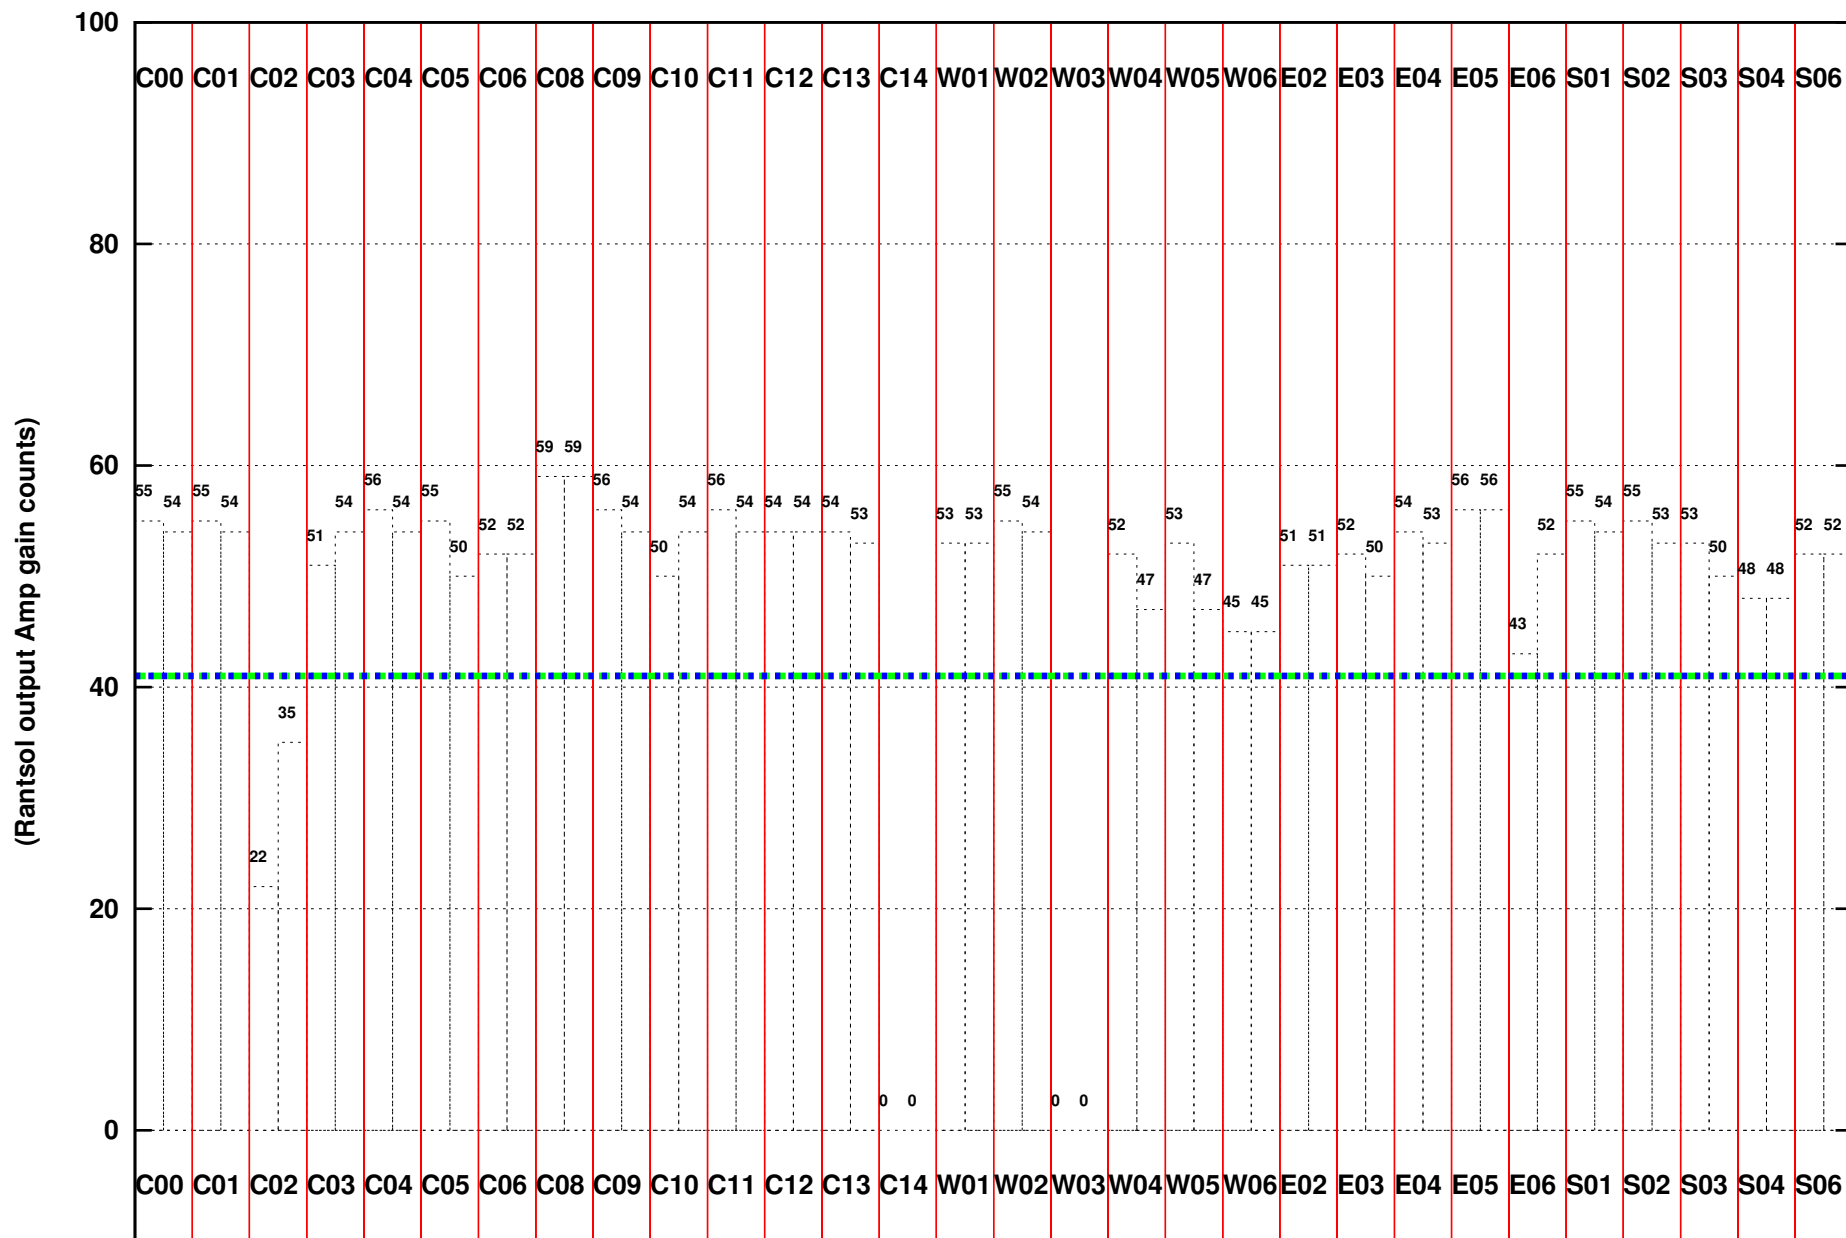

FRINGE STATUS (Rf:500.000,500.000 MHz., LO1:0.000,0.000 MHz., LO4/5:500.000,500.000 MHz.)

(File:/gwbifrddata2/03jun/32_079_03jun2017_500.lta, scan:0, chan:2048, Src:3C48, Date:17Nov1858 19:01:43)