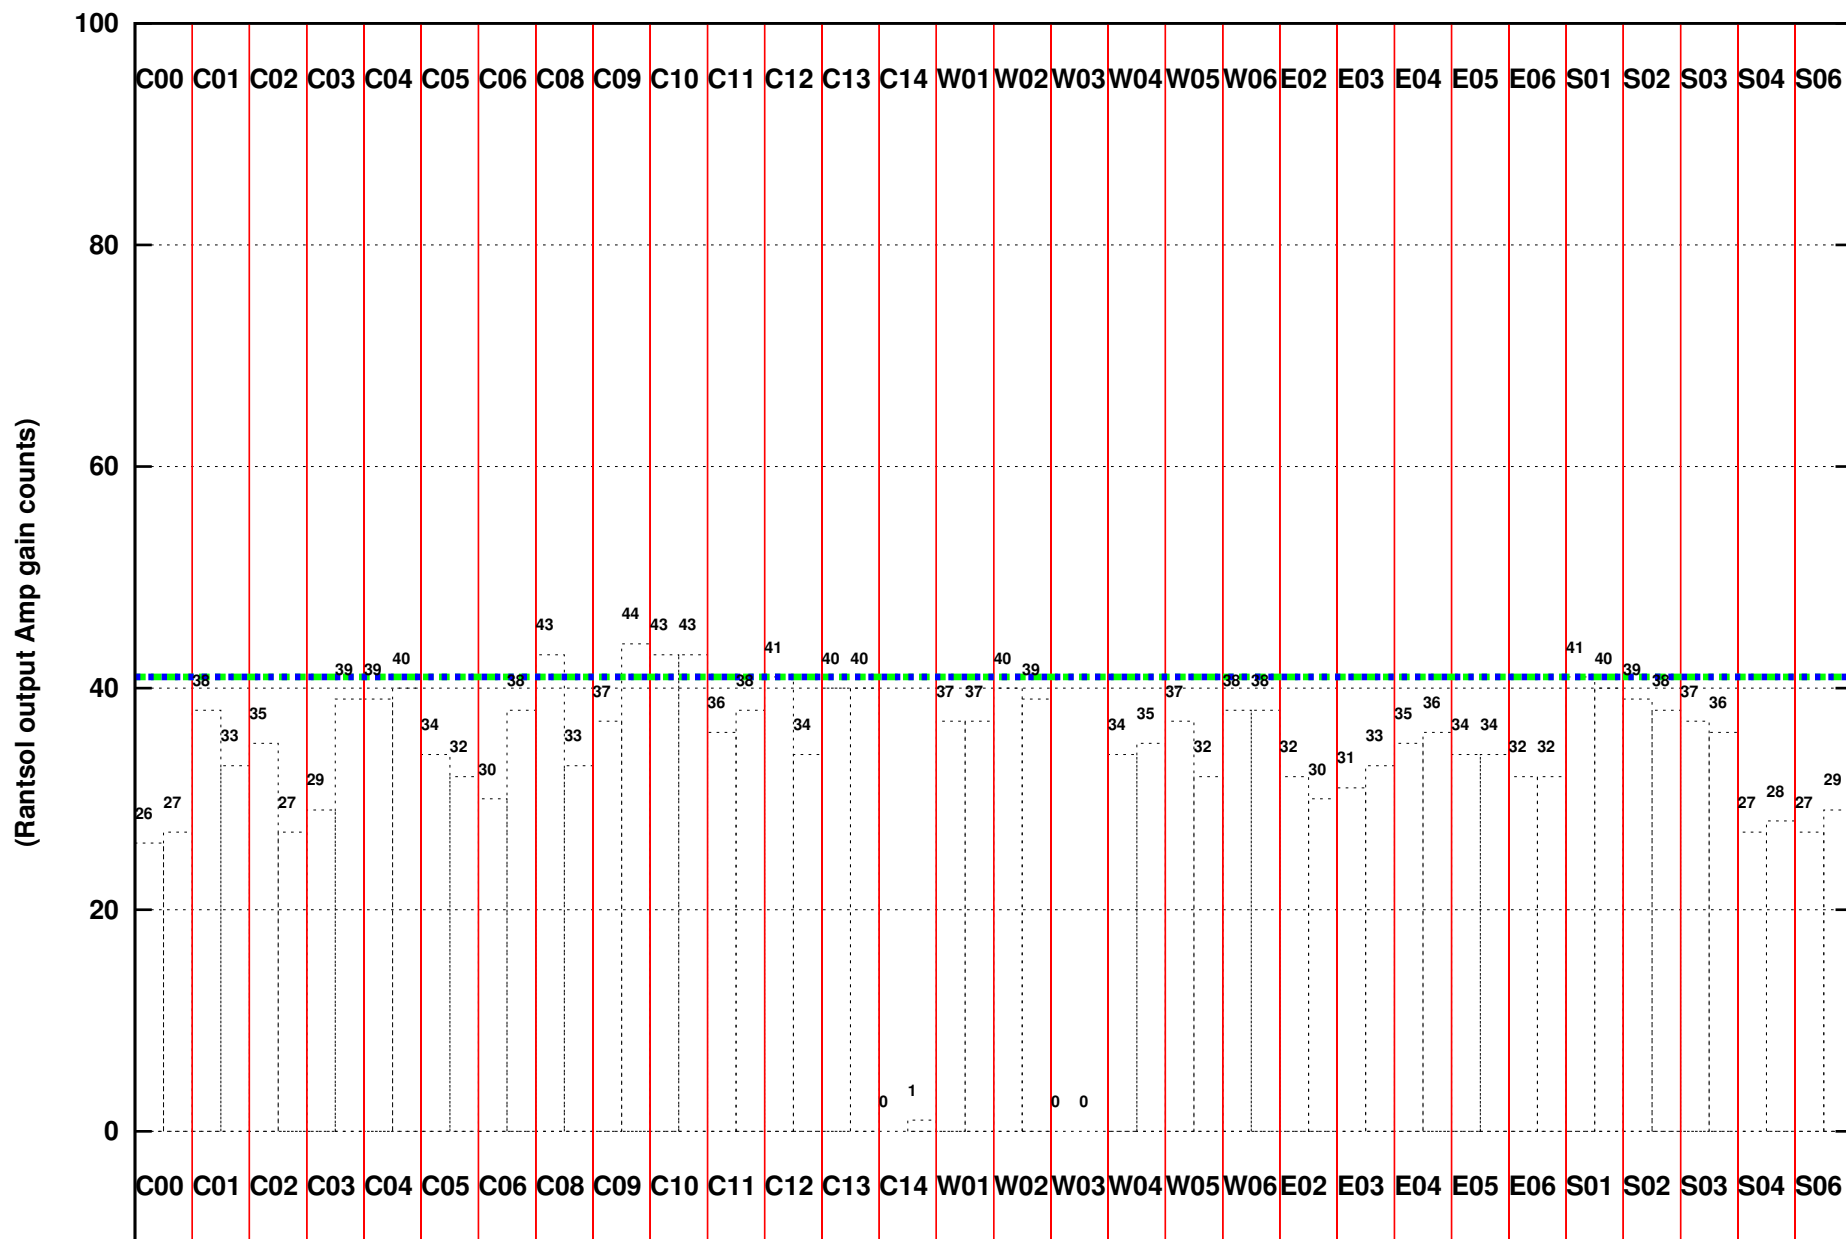

FRINGE STATUS (Rf:510.000,510.000 MHz., LO1:0.000,0.000 MHz., LO4/5:510.000,510.000 MHz.)

(File:/gwbifrddata2/03jun/32_053_03jun2017_510lo.lta, scan:0, chan:1024, Src:3C286, Date:17Nov1858 21:49:25)