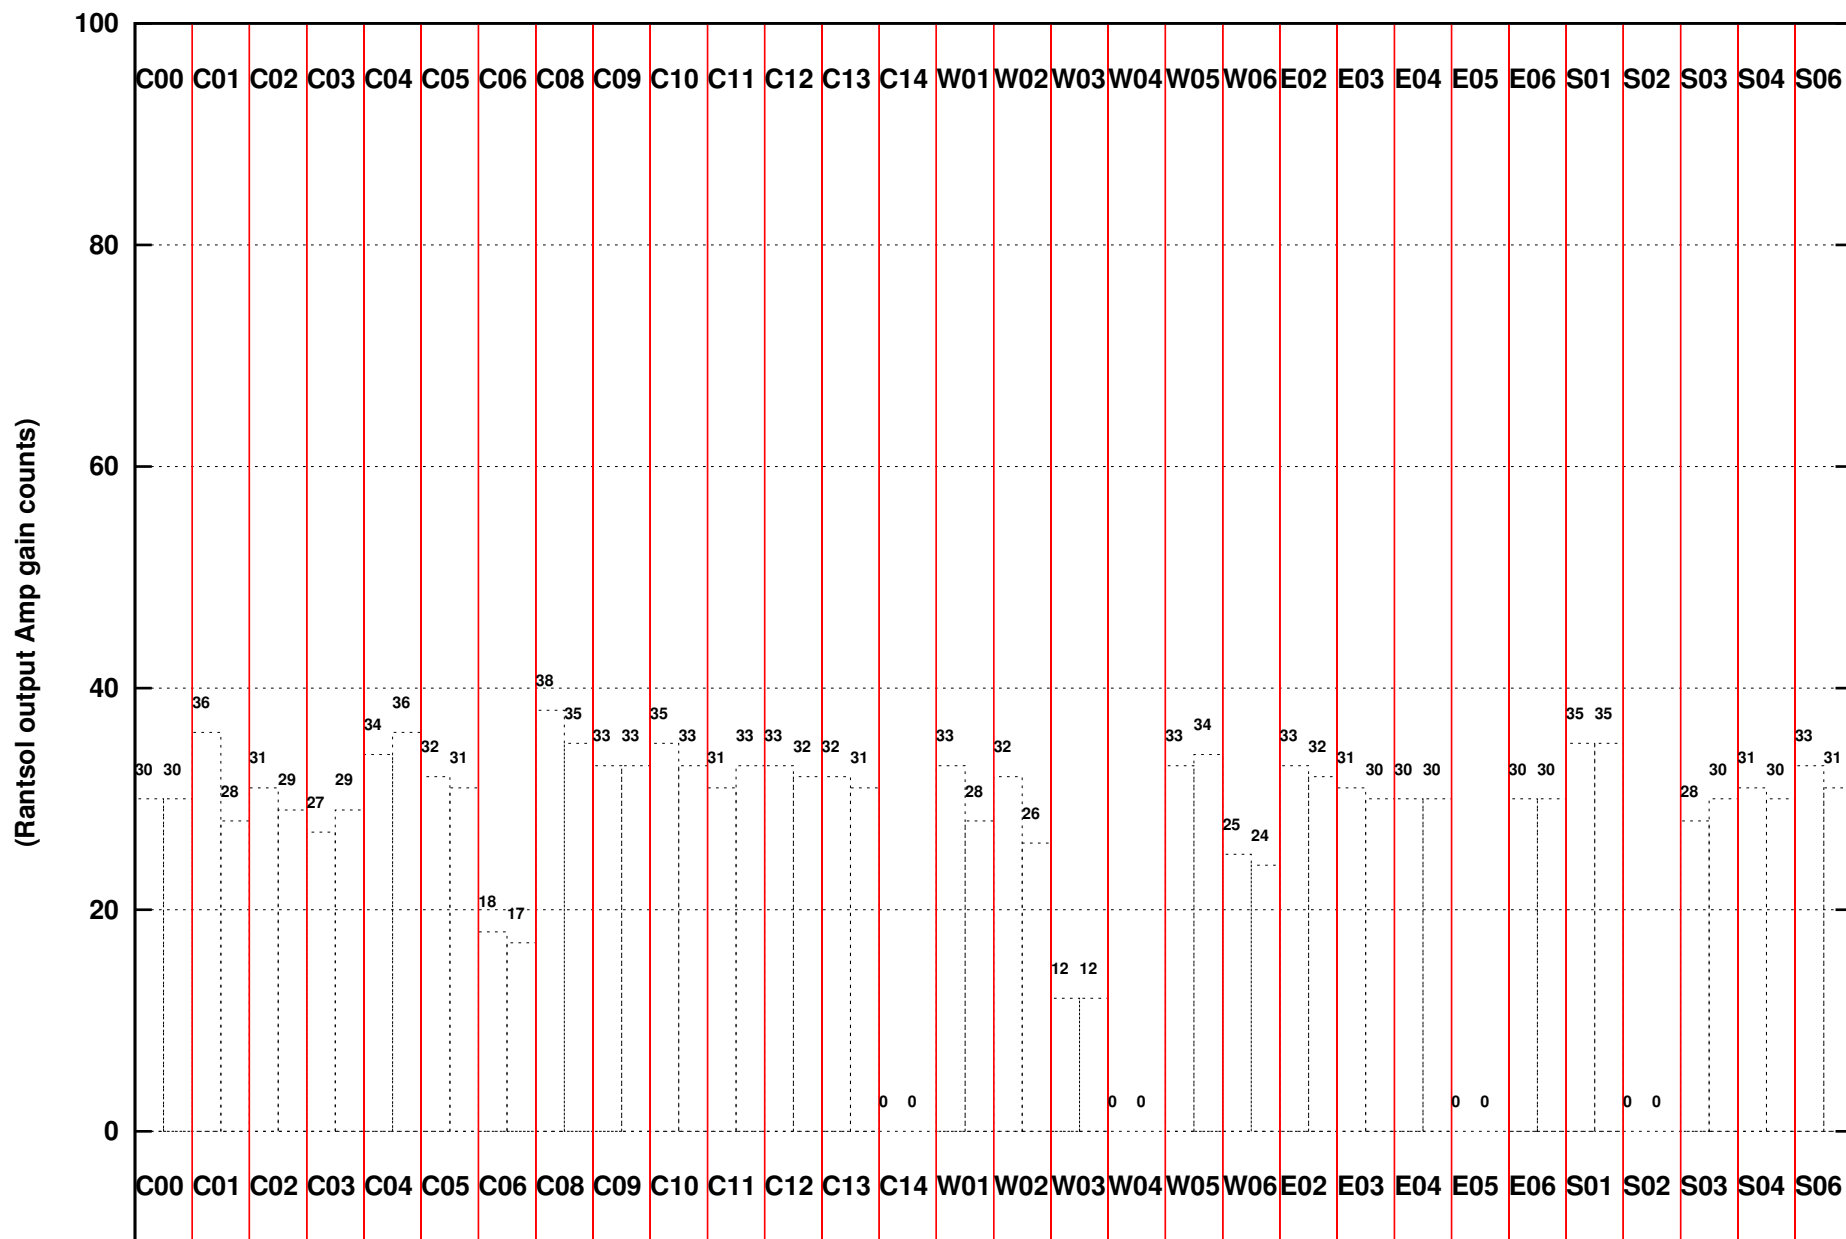

FRINGE STATUS (Rf:1460.000,1460.000 MHz., LO1:0.000,0.000 MHz., LO4/5:1460.000,1460.000 MHz.)

(File:/gwbifrddata2/04jun/32_033_04jun2017_gwb.lta, scan:0, chan:1024, Src:1154-350, Date:18Nov1858 01:34:56)