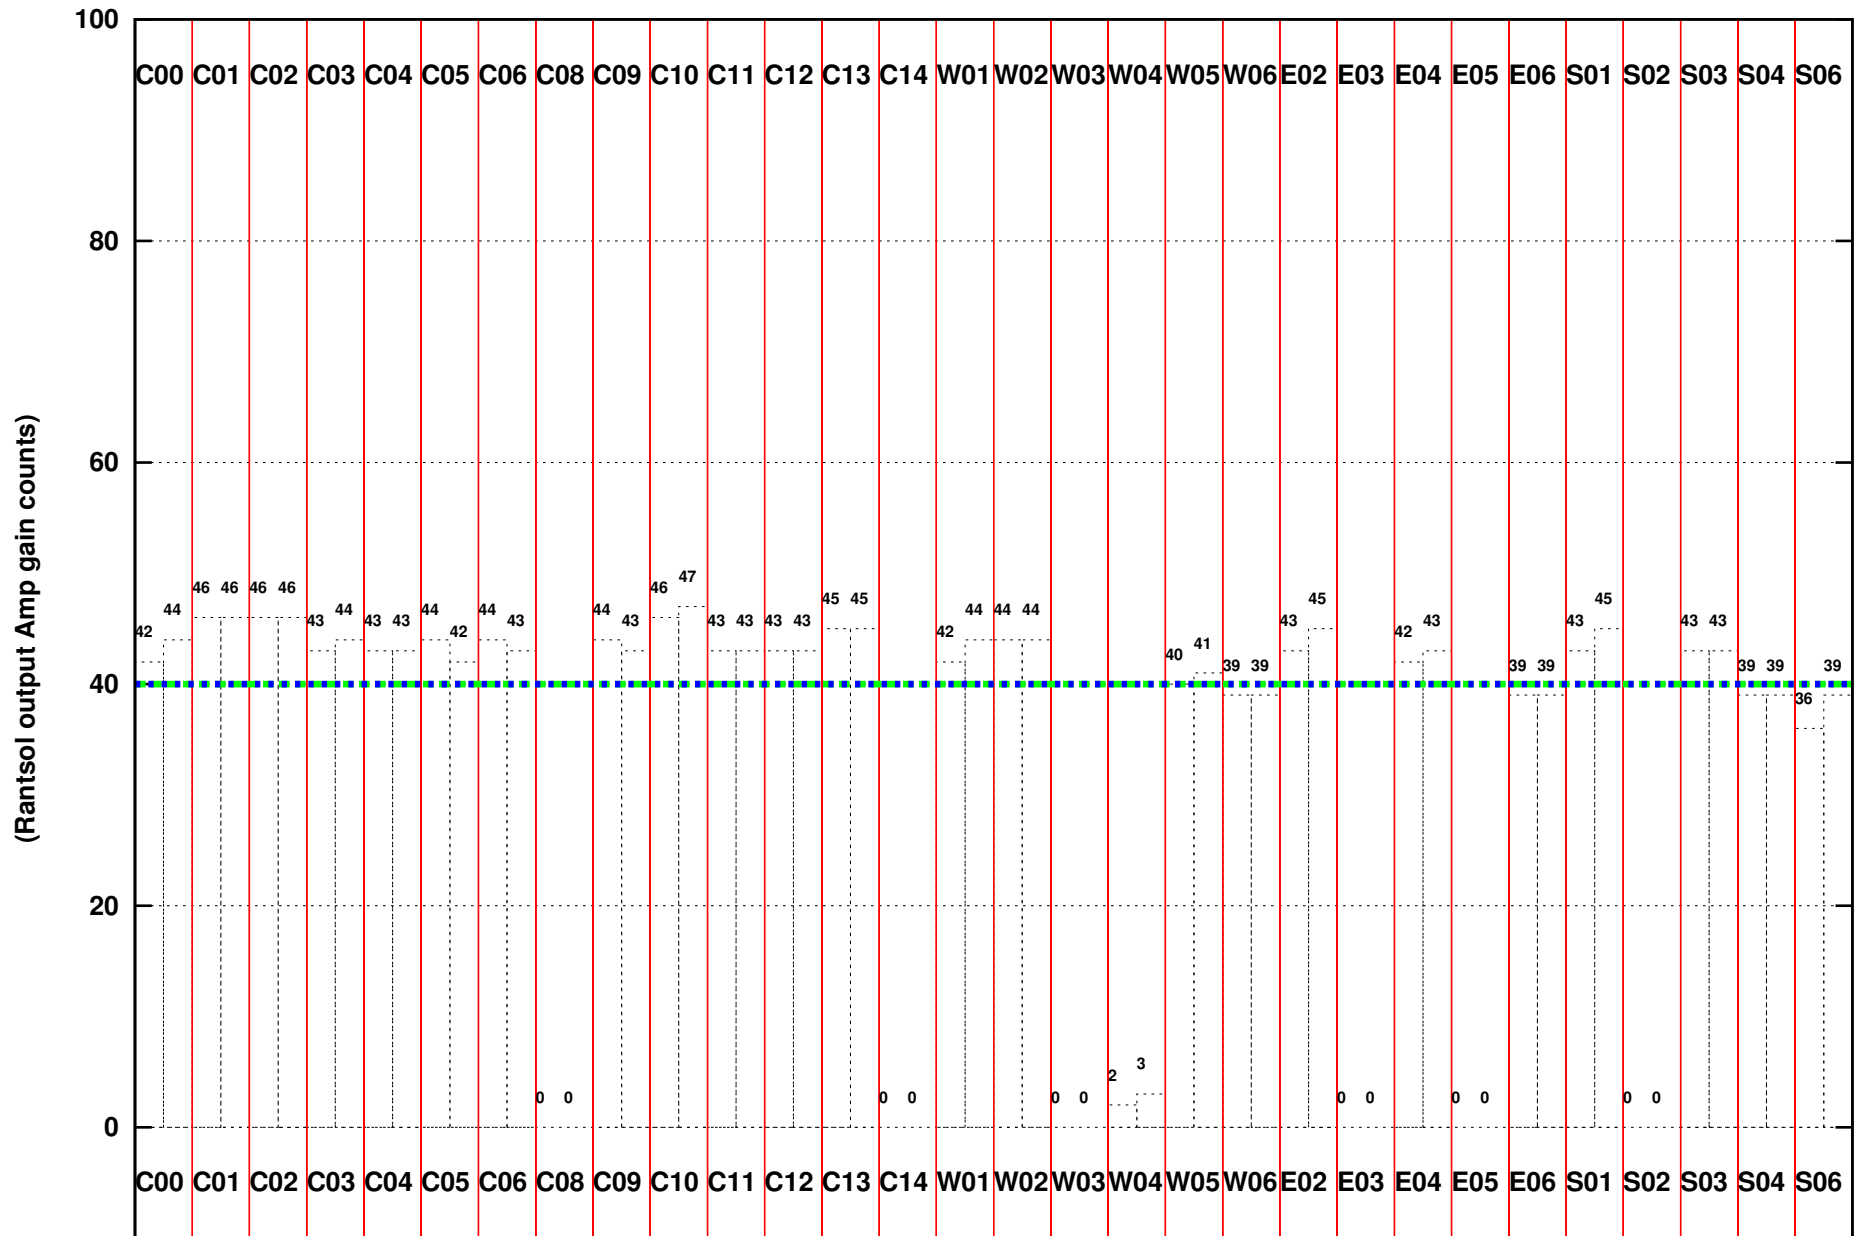

FRINGE STATUS (Rf:306.000,306.000 MHz., LO1:255.000,255.000 MHz., LO4/5:149.000,156.000 MHz.)

(File:/gsbifdata1/05jun/32_123_05jun2017.lta, scan:0, chan:256, Src:3C48, Date:05Jun2017 12:57:27)