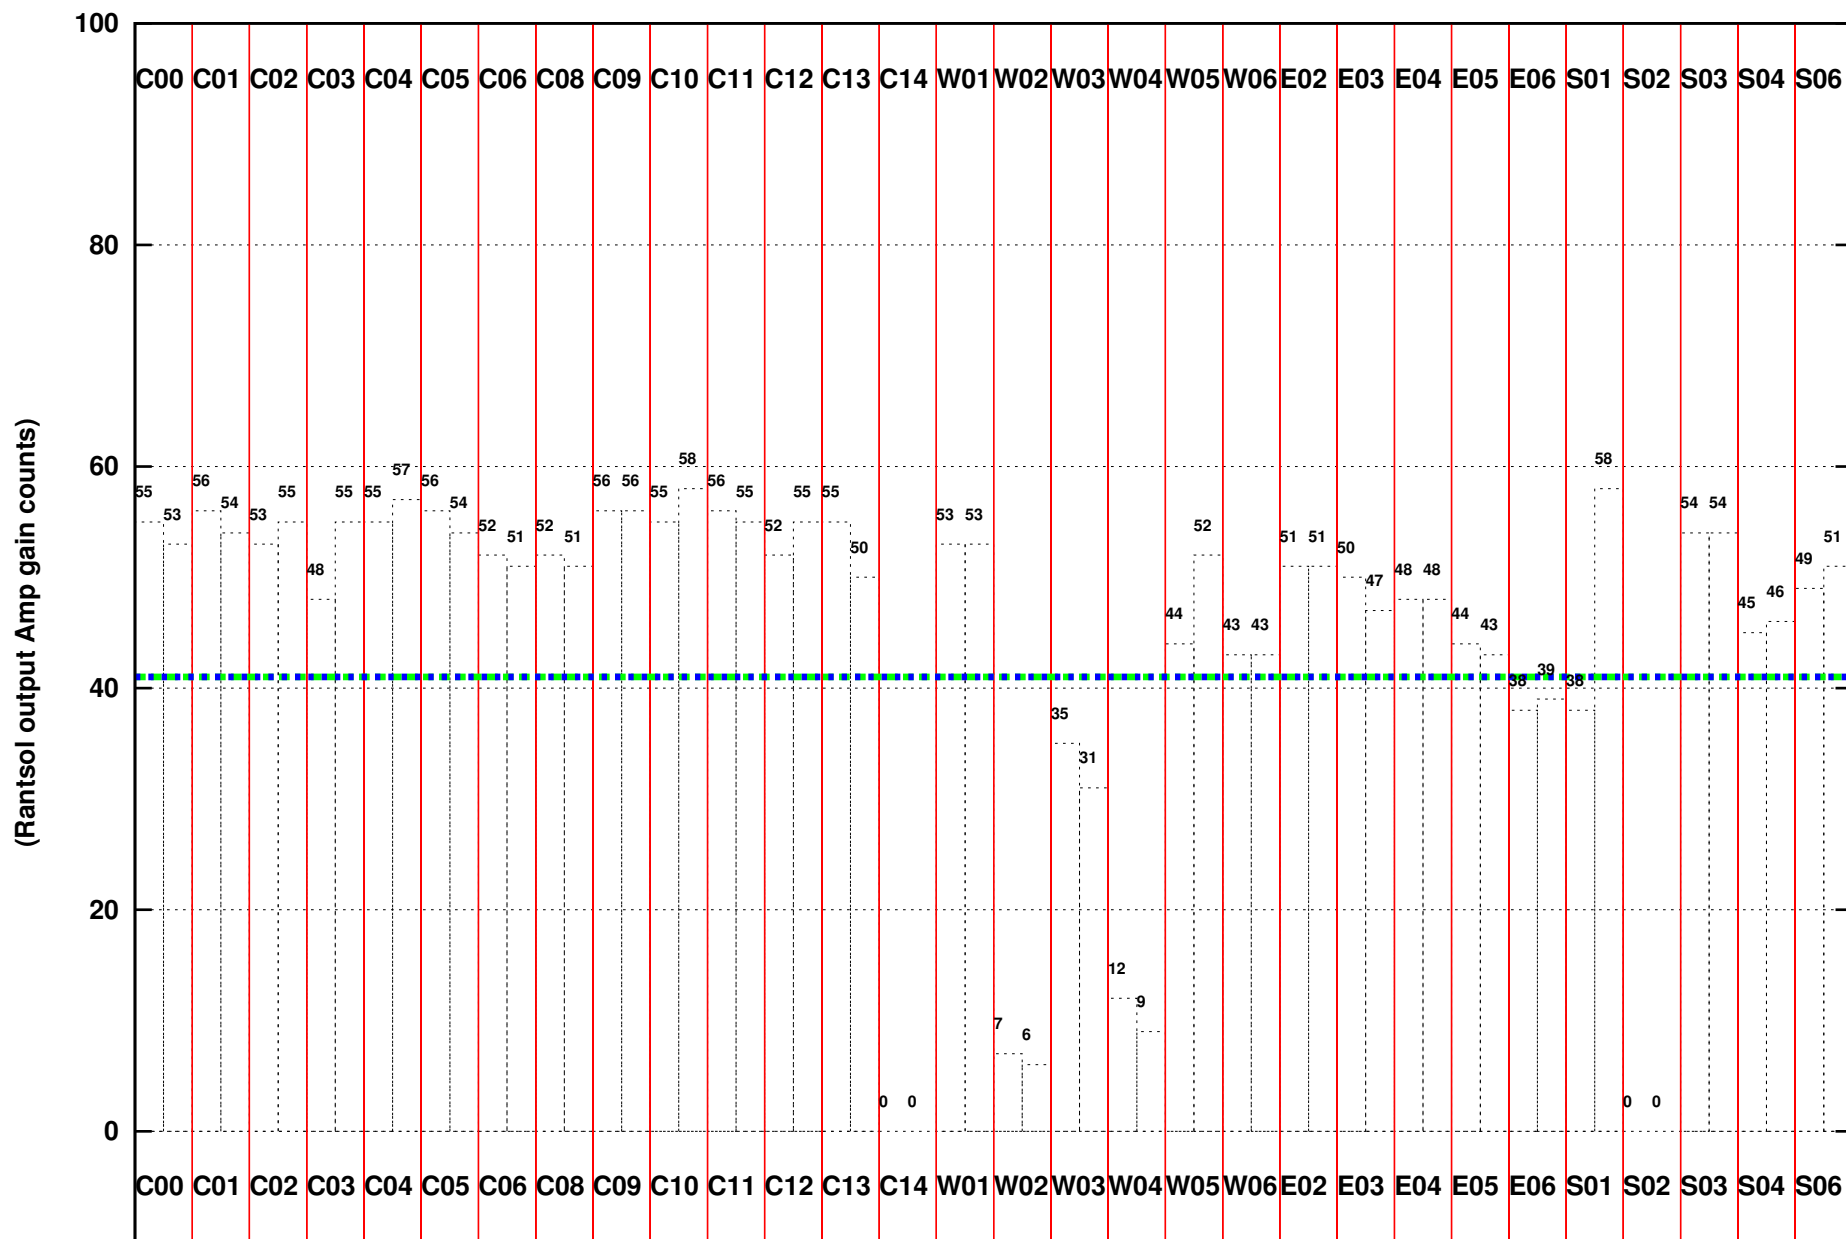

FRINGE STATUS (Rf:500.000,500.000 MHz., LO1:0.000,0.000 MHz., LO4/5:500.000,500.000 MHz.)

(File:/gwbifrddata2/05jun/32_041_05jun2017_gwb.lta, scan:0, chan:1024, Src:3C286, Date:18Nov1858 00:48:44)