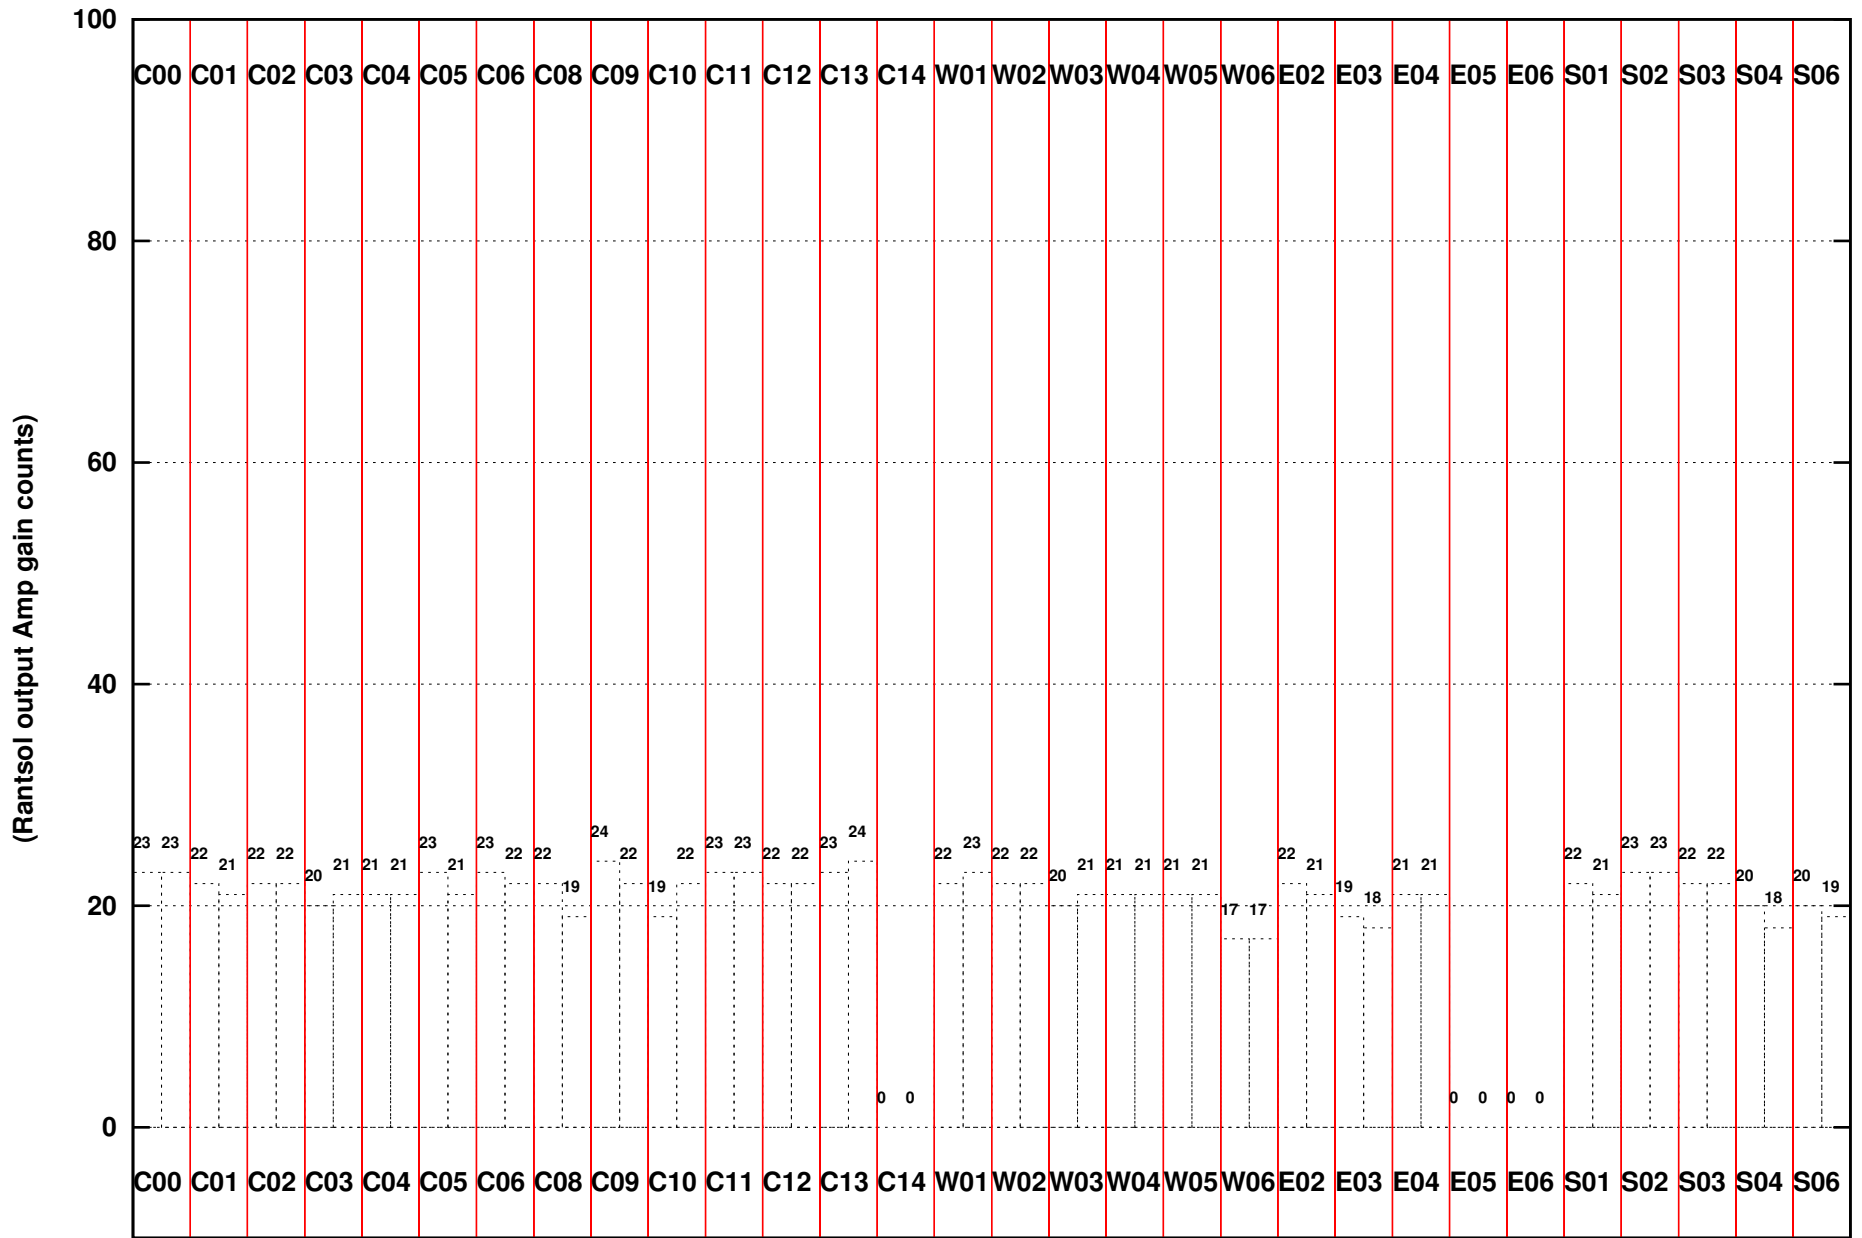

FRINGE STATUS (Rf:500.000,500.000 MHz., LO1:0.000,0.000 MHz., LO4/5:500.000,500.000 MHz.)

( File:/gwbifrddata/09jun/32\_083\_09jun2017\_gwb.lta, scan:0, chan:1024, Src:1822-096, Date:17Nov1858 10:04:00)