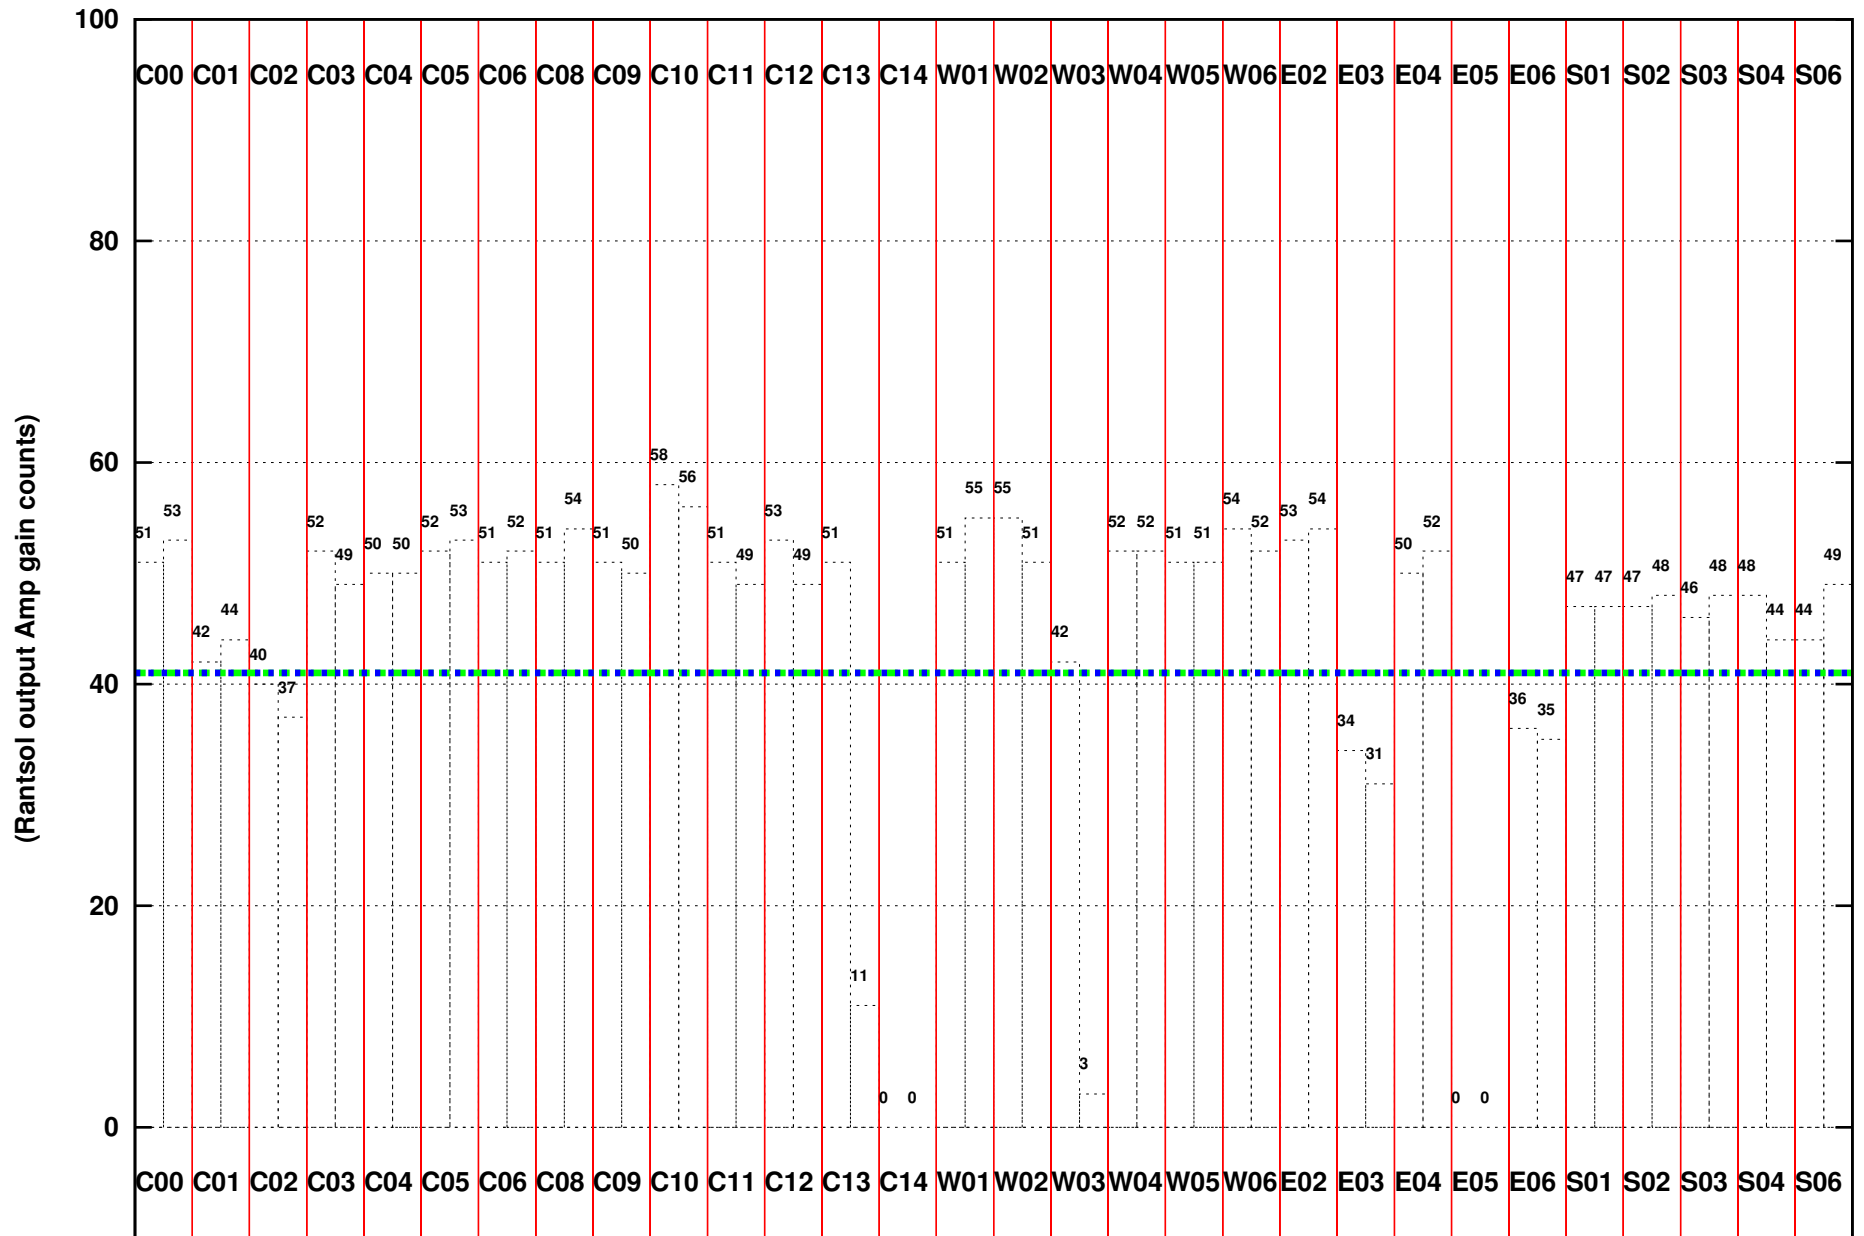

FRINGE STATUS (Rf:591.000,591.000 MHz., LO1:540.000,540.000 MHz., LO4/5:149.000,156.000 MHz.)

(File:/gsbifrddata1/11jun/32_061_11jun2017.lta, scan:0, chan:128, Src:3C286, Date:11Jun2017 20:12:51)