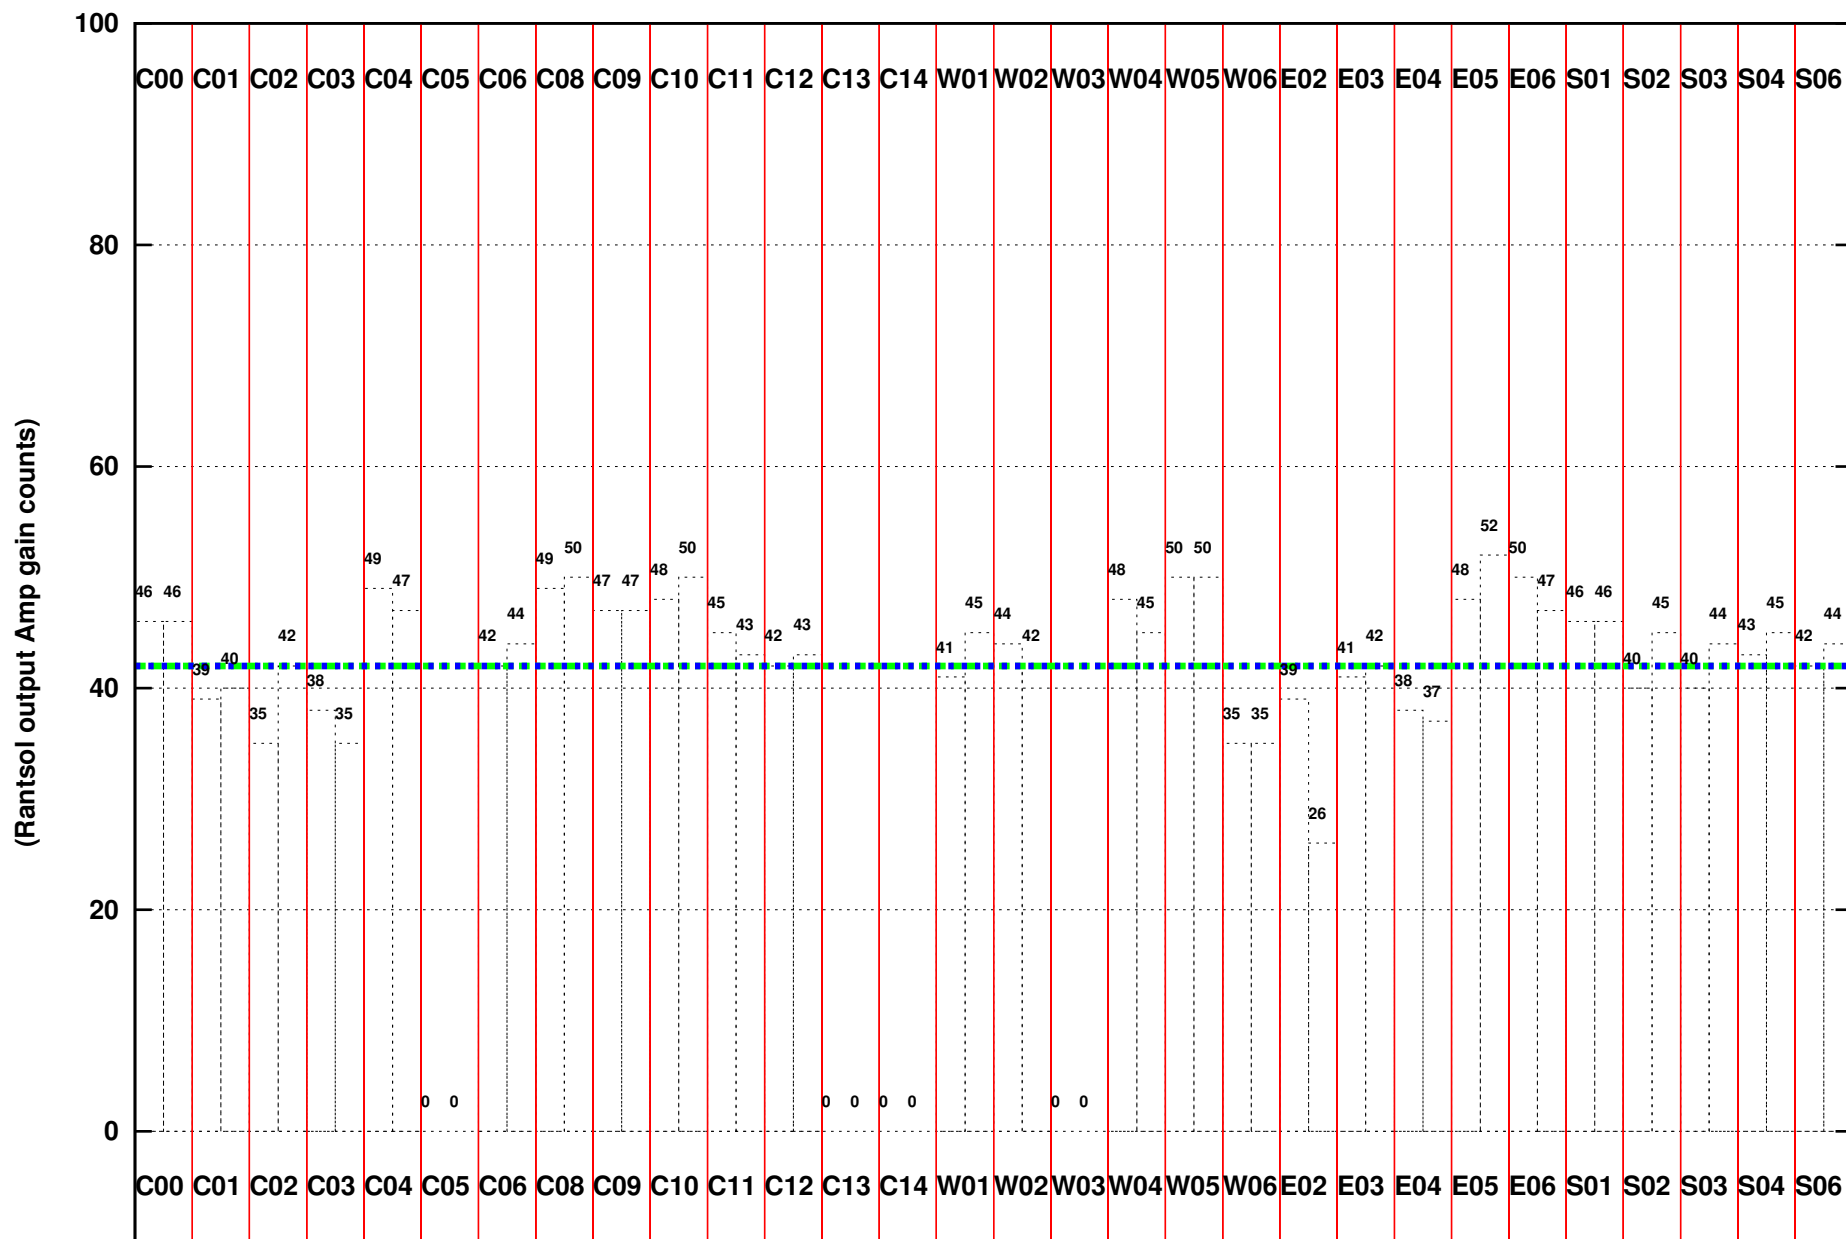

FRINGE STATUS (Rf:1405.857,1405.857 MHz., LO1:1345.000,1345.000 MHz., LO4/5:139.143,165.857 MHz.)

(File:/gsbifrddata1/24jun/32_007_24jun2017.lta, scan:0, chan:256, Src:3C147, Date:24Jun2017 14:06:05)