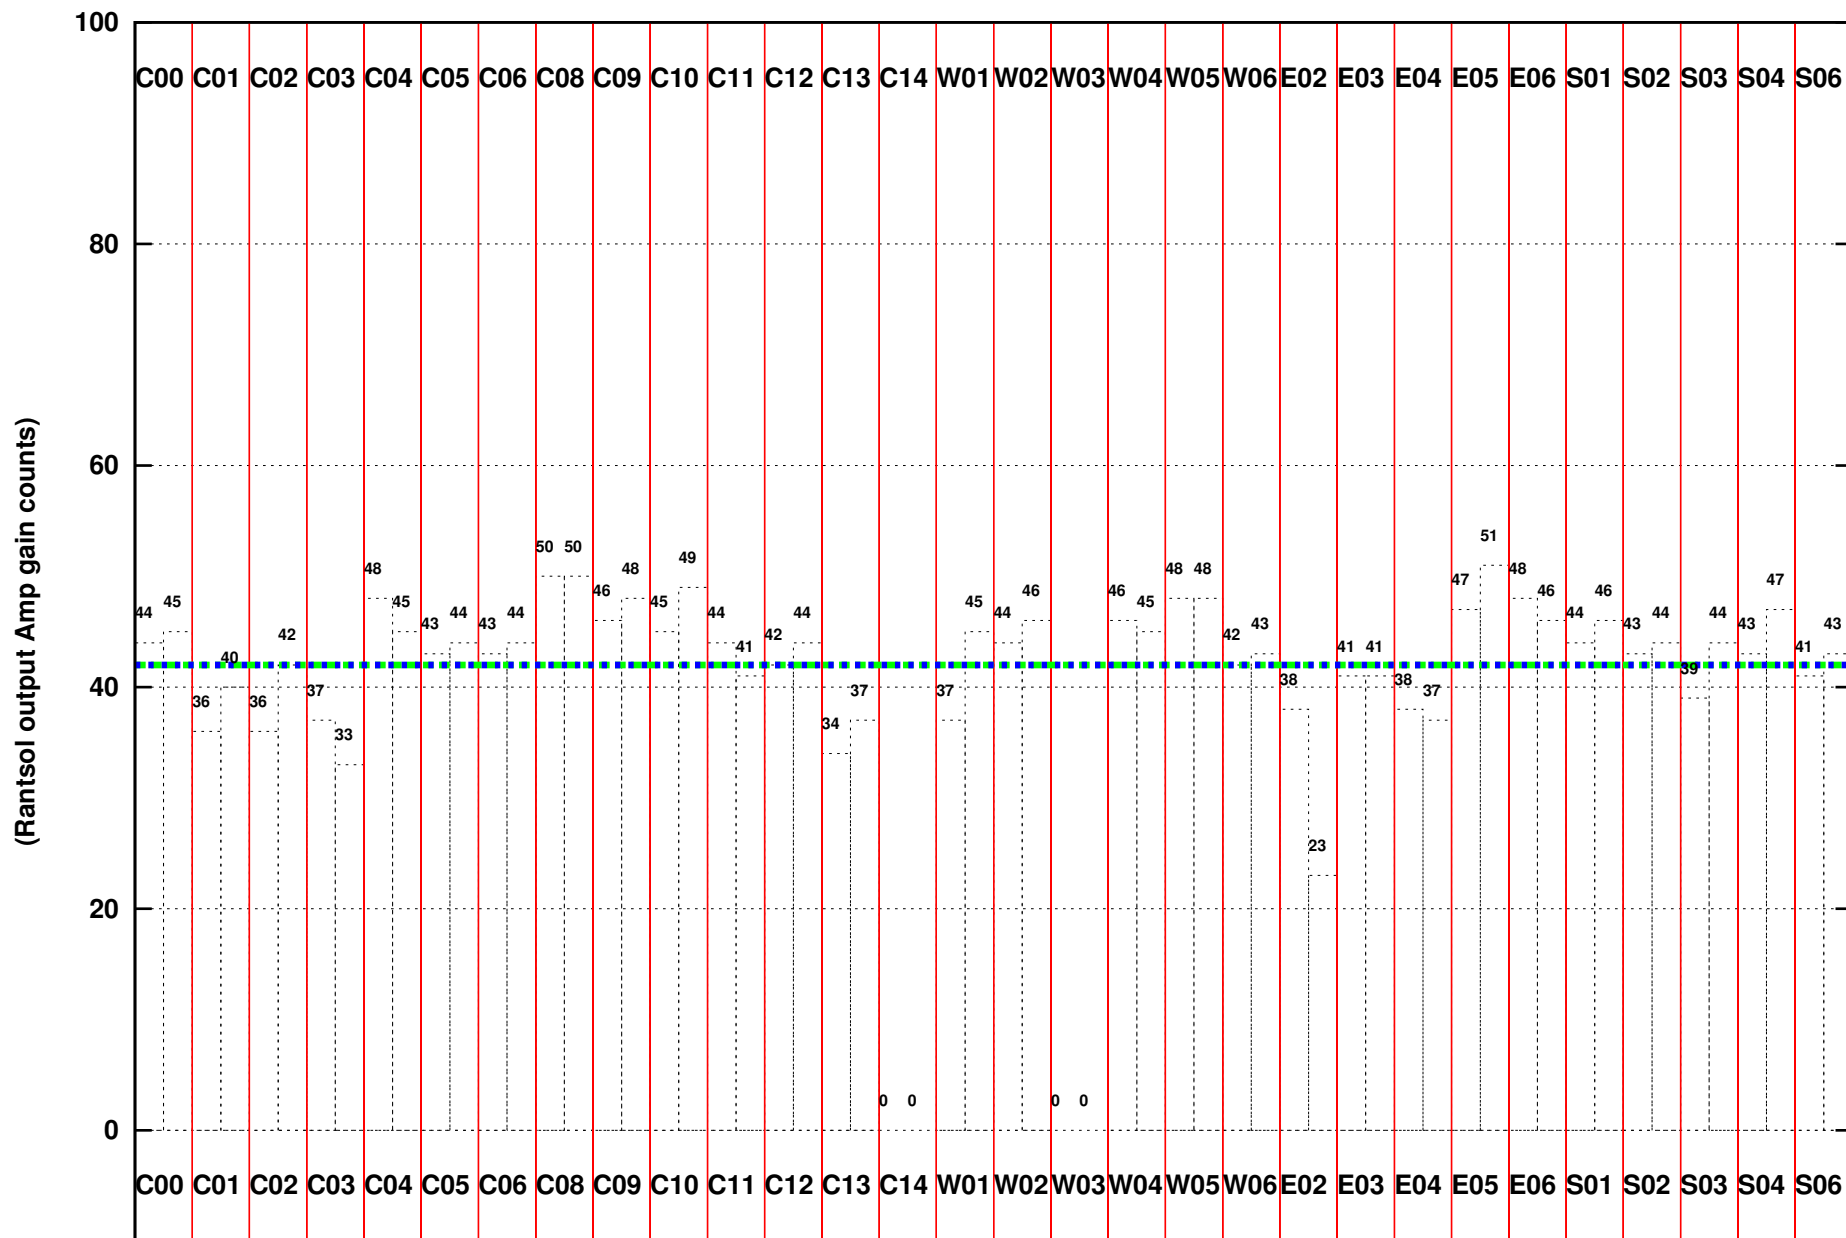

FRINGE STATUS (Rf:1418.489,1418.489 MHz., LO1:1345.000,1345.000 MHz., LO4/5:126.511,178.489 MHz.)

( File:/gsbifrddata1/26jun/32\_073\_26jun2017.lta, scan:0, chan:256, Src:3C147, Date:26Jun2017 14:19:49)