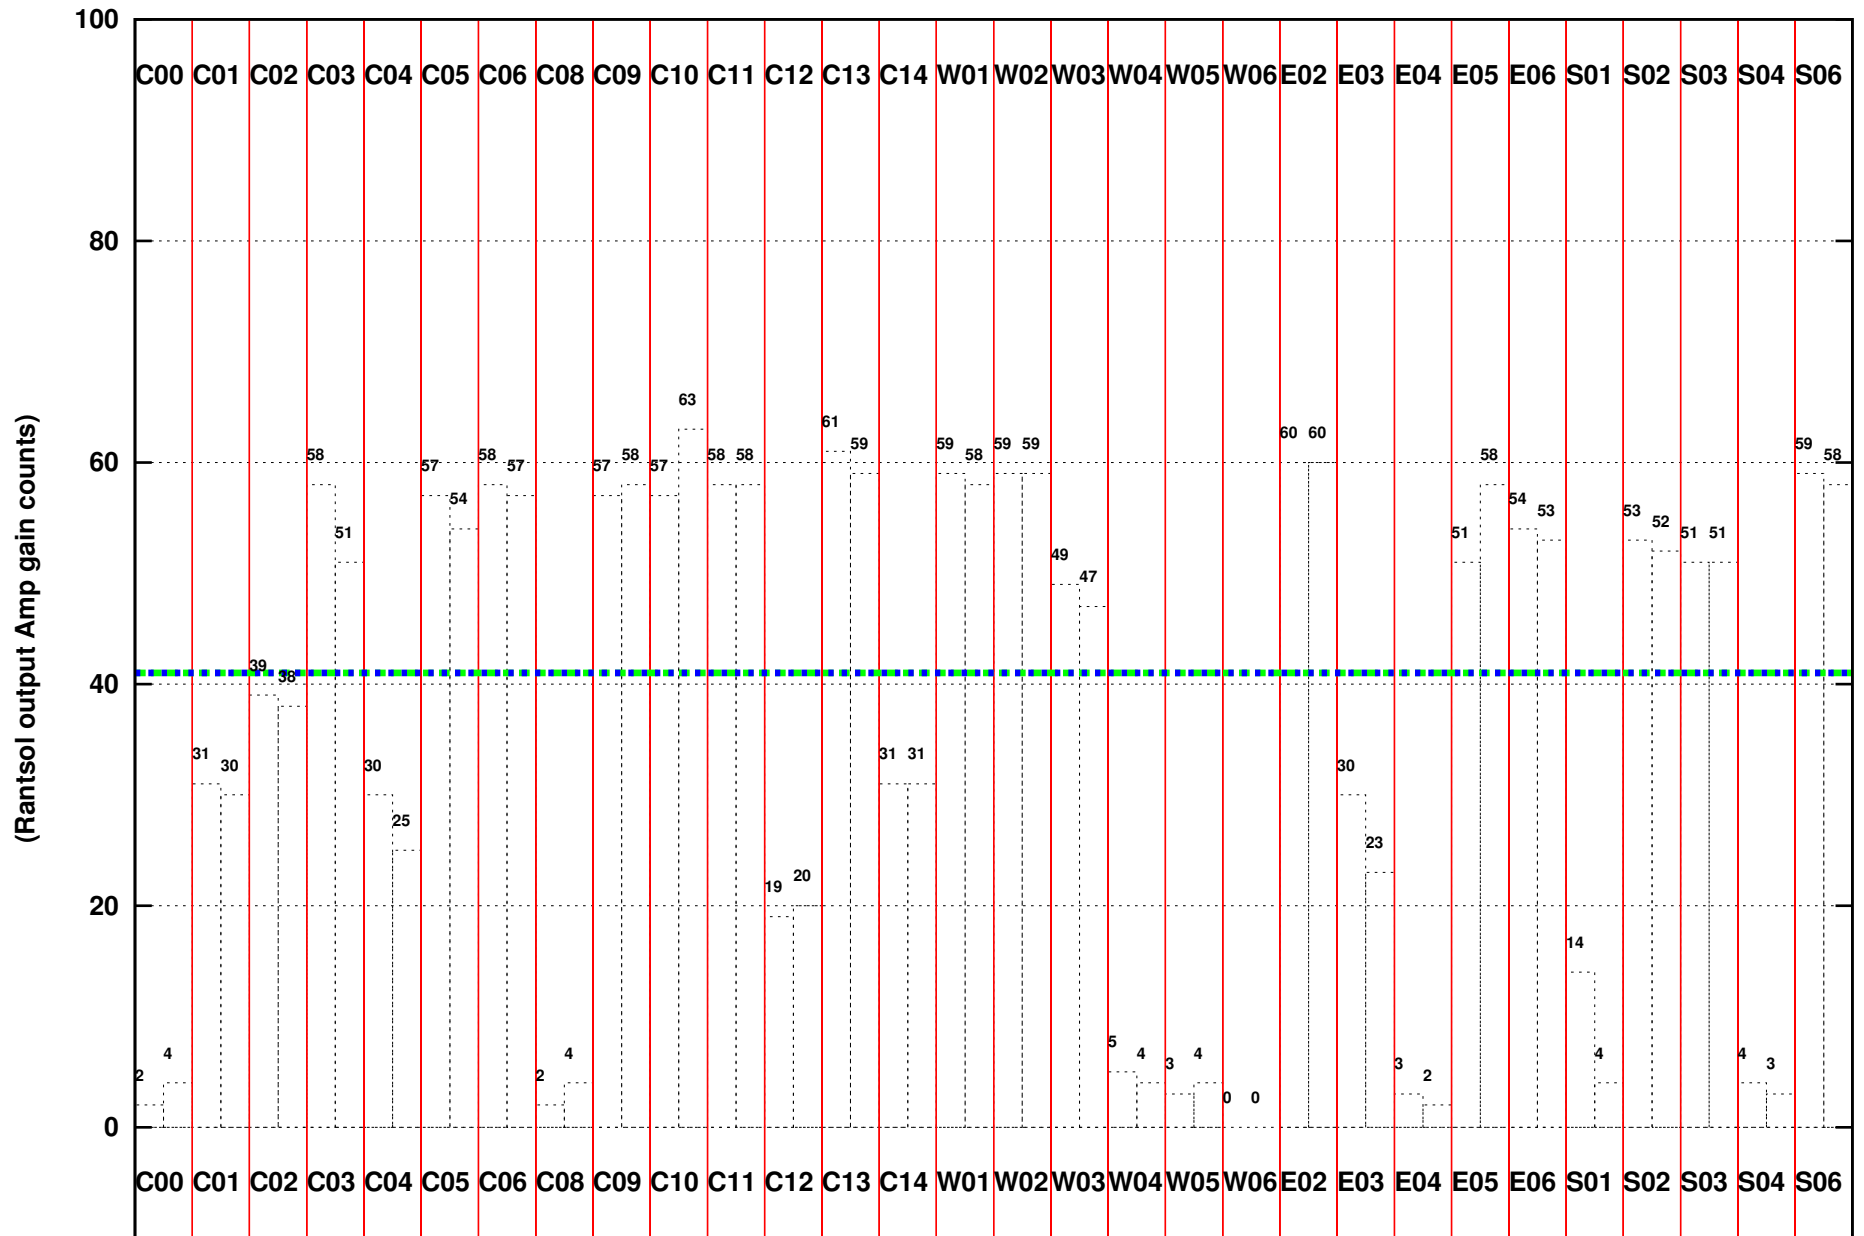

FRINGE STATUS (Rf:714.177,714.177 MHz., LO1:785.000,785.000 MHz., LO4/5:129.177,175.823 MHz.)

(File:/gsbifrddata/02jul/32_050_02jul2017.Ita, scan:0, chan:256, Src:3C147, Date:02Jul2017 11:53:16)