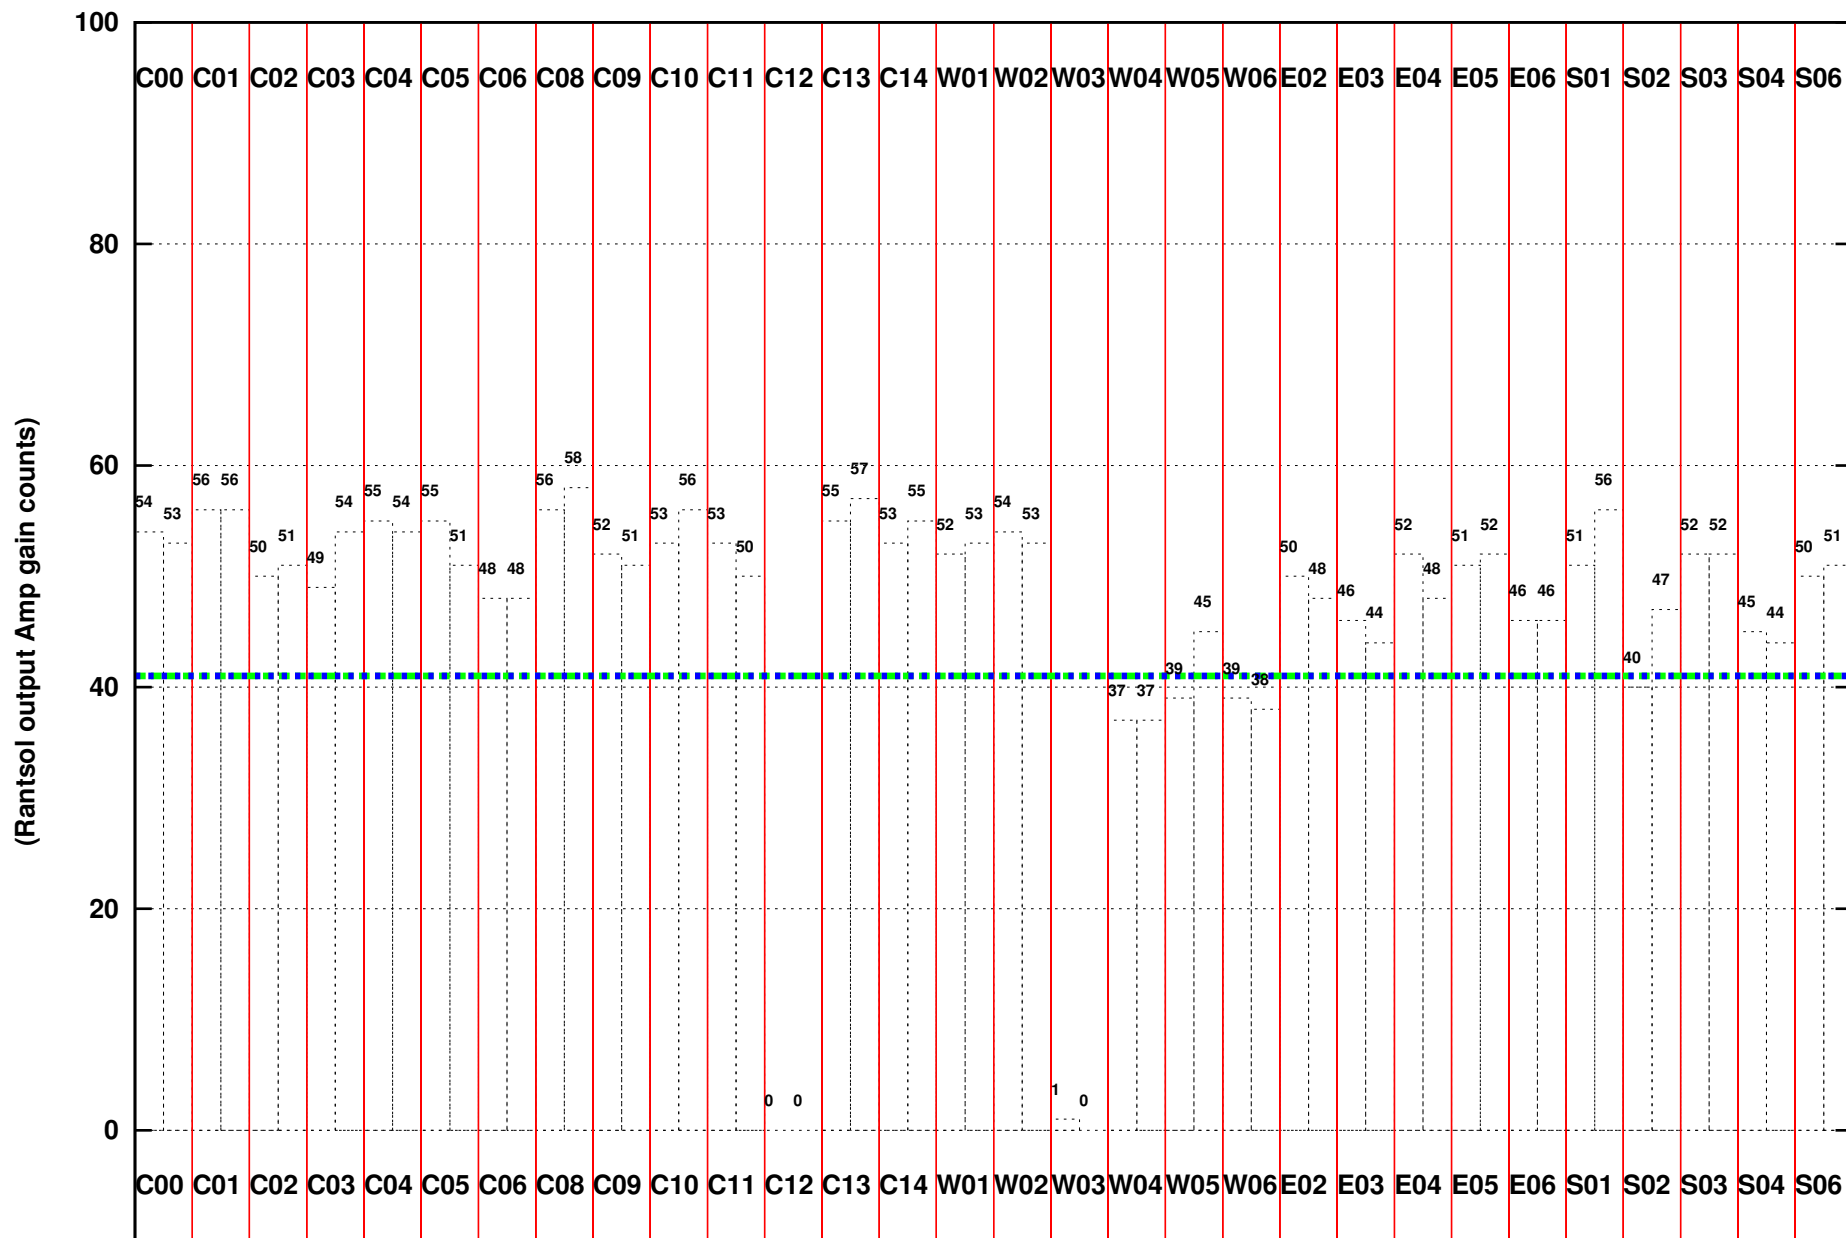

FRINGE STATUS (Rf:500.000,500.000 MHz., LO1:0.000,0.000 MHz., LO4/5:500.000,500.000 MHz.)

(File:/gwbifrddata/12jul/32_083_12jul2017_gwb.lta, scan:0, chan:1024, Src:3C48, Date:12Jul2017 08:07:41)