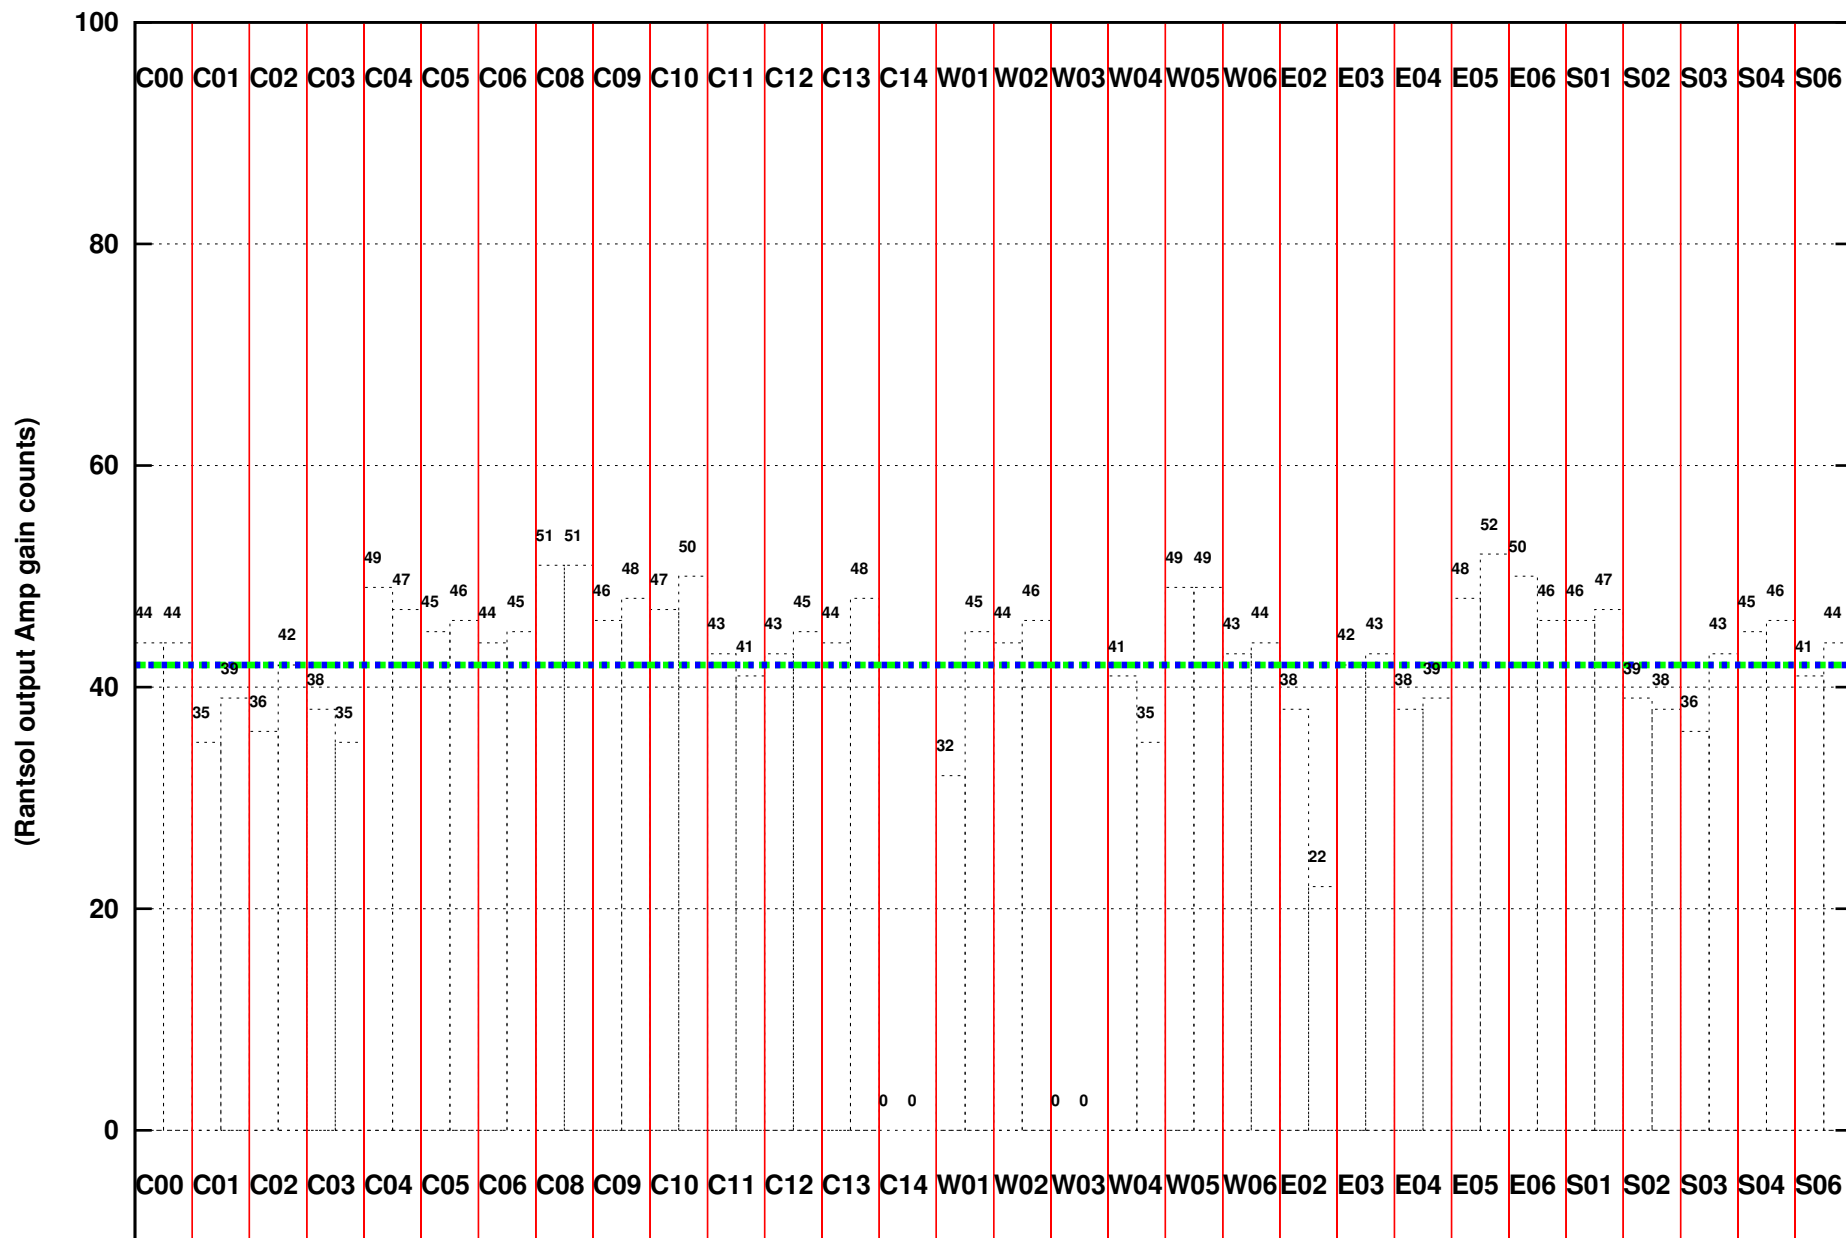

FRINGE STATUS (Rf:1414.865,1414.865 MHz., LO1:1345.000,1345.000 MHz., LO4/5:130.135,174.865 MHz.)

(File:/gsbifrddata/17jul/32_073_17jul2017.Ita, scan:0, chan:256, Src:3C147, Date:17Jul2017 11:15:25)