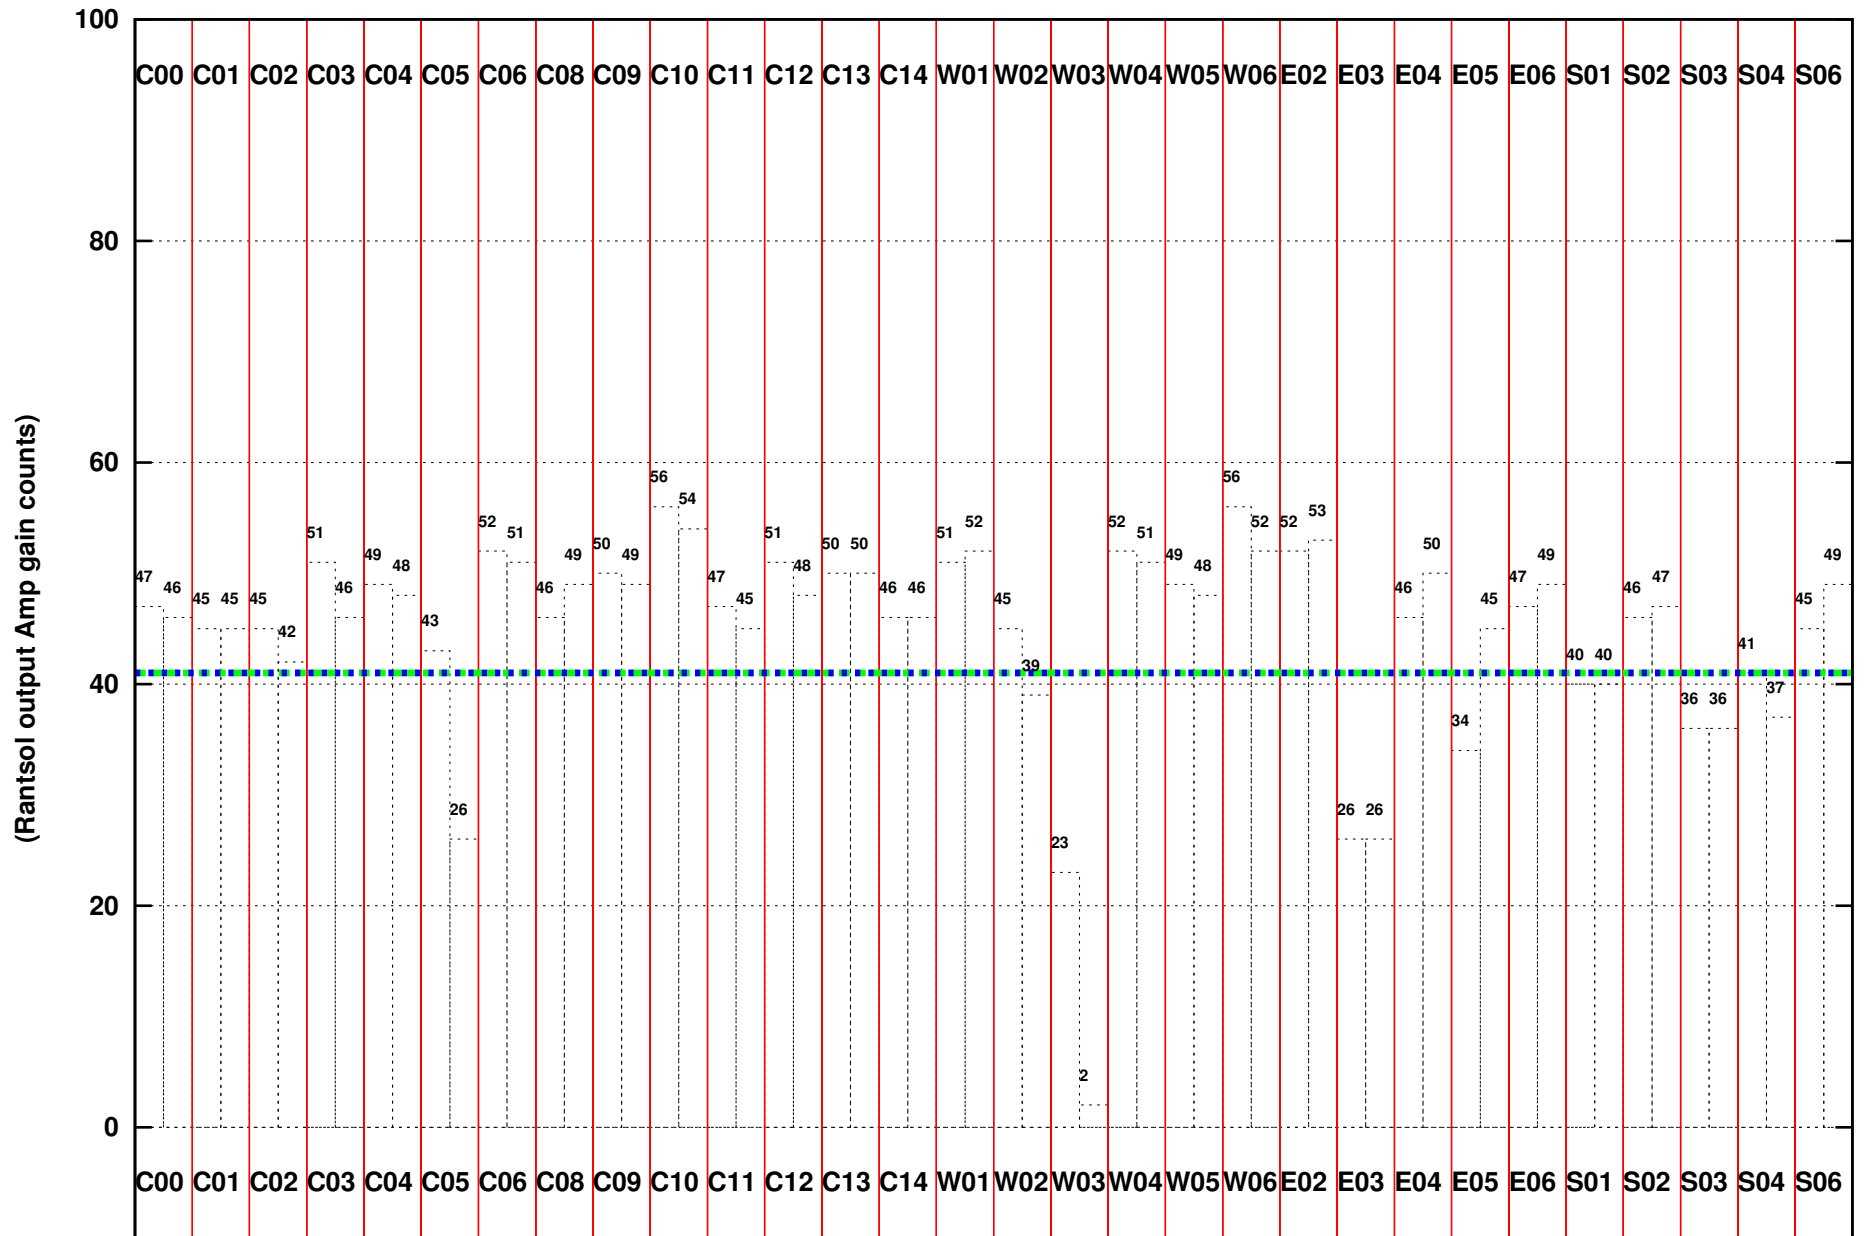

FRINGE STATUS (Rf:591.000,591.000 MHz., LO1:540.000,540.000 MHz., LO4/5:149.000,156.000 MHz.)

(File:/gsbifrdta1/20jul/32_075_20jul2017.lta, scan:0, chan:256, Src:3C286, Date:20Jul2017 17:49:56)