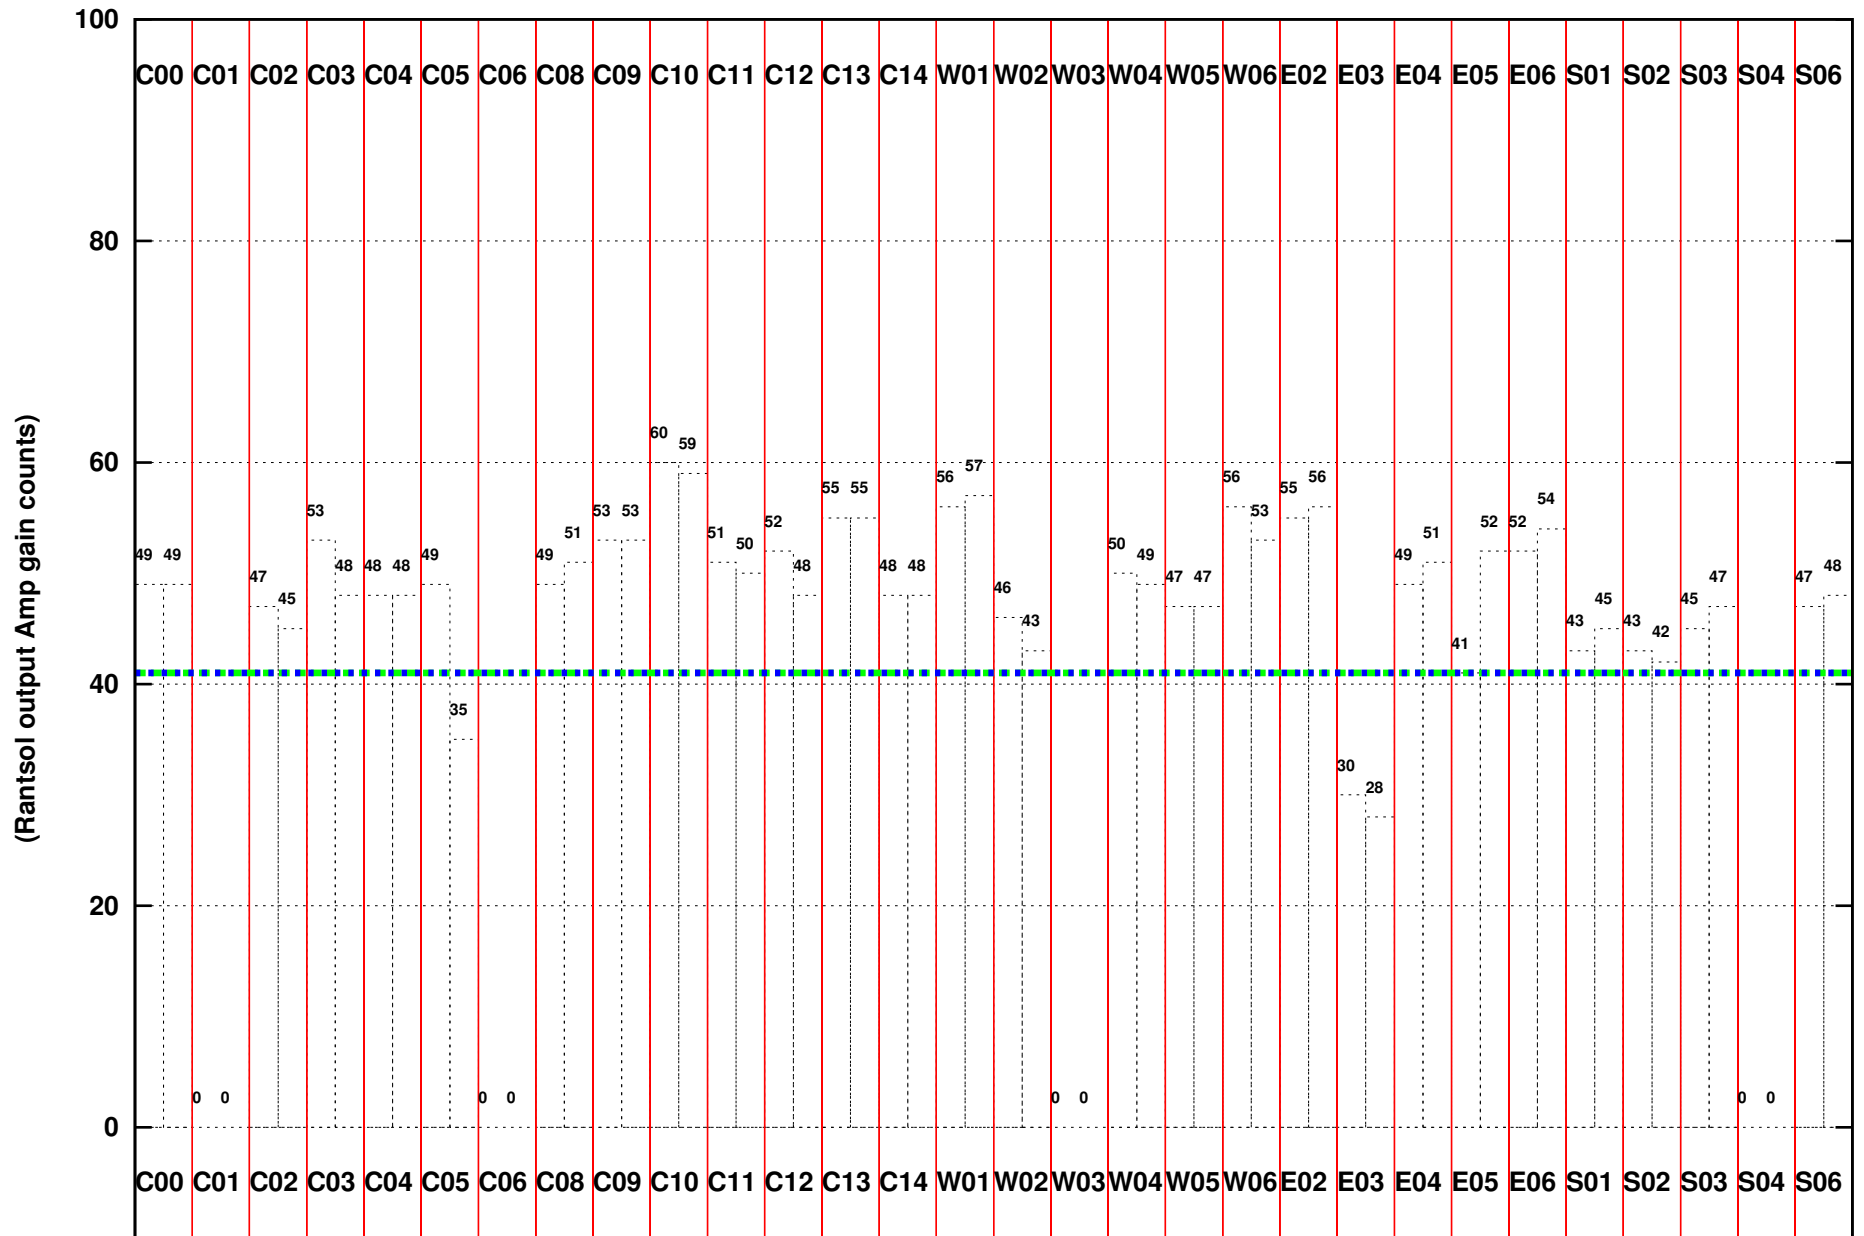

FRINGE STATUS (Rf:591.000,591.000 MHz., LO1:540.000,540.000 MHz., LO4/5:149.000,156.000 MHz.)

(File:/gsbifrddata/21jul/32_063_21jul2017.lta, scan:0, chan:128, Src:3C286, Date:21Jul2017 18:03:22)