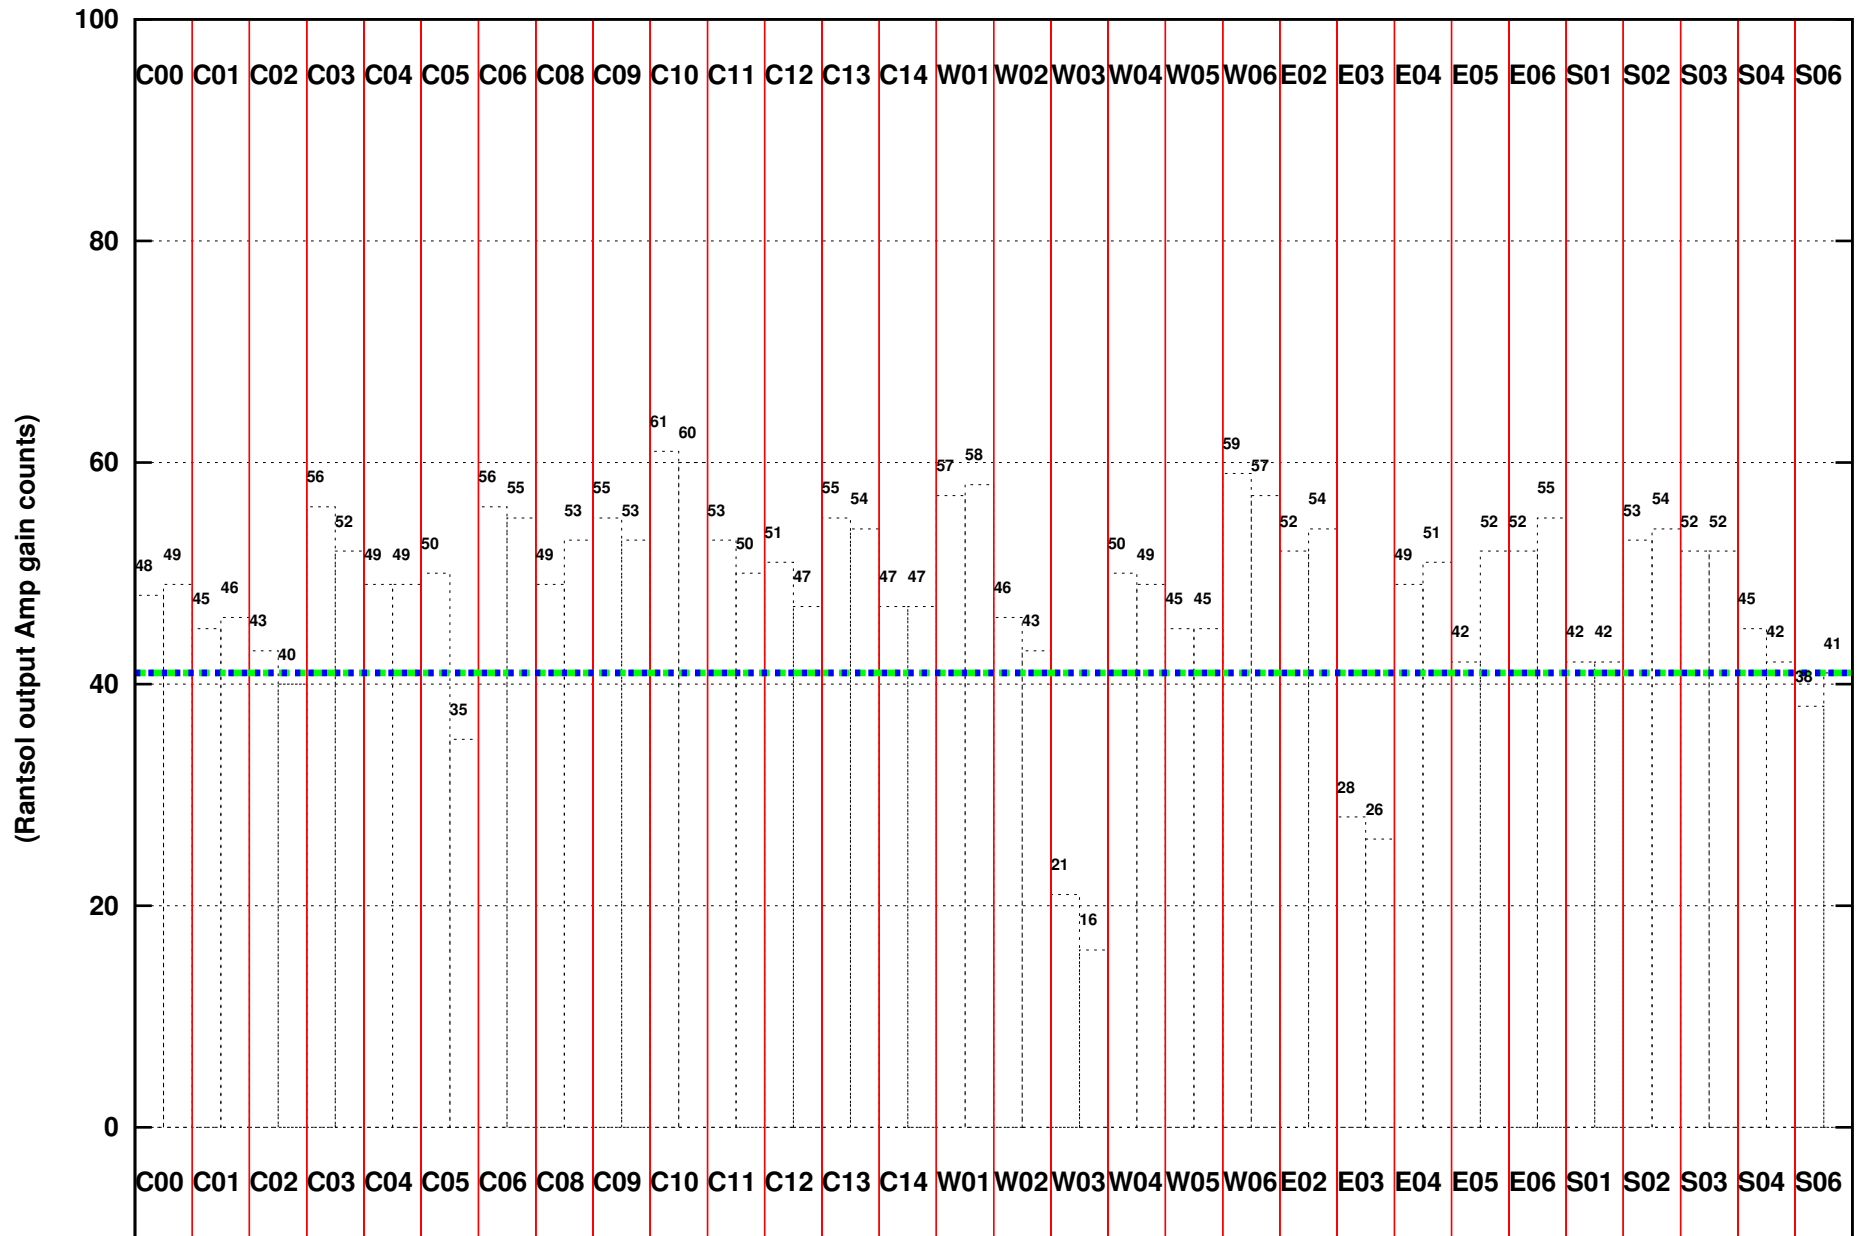

FRINGE STATUS (Rf:591.000,591.000 MHz., LO1:540.000,540.000 MHz., LO4/5:149.000,156.000 MHz.)

(File:/gsbifrddata/23jul/32_059_23jul2017_s1.lta, scan:0, chan:128, Src:3C286, Date:23Jul2017 18:24:35)