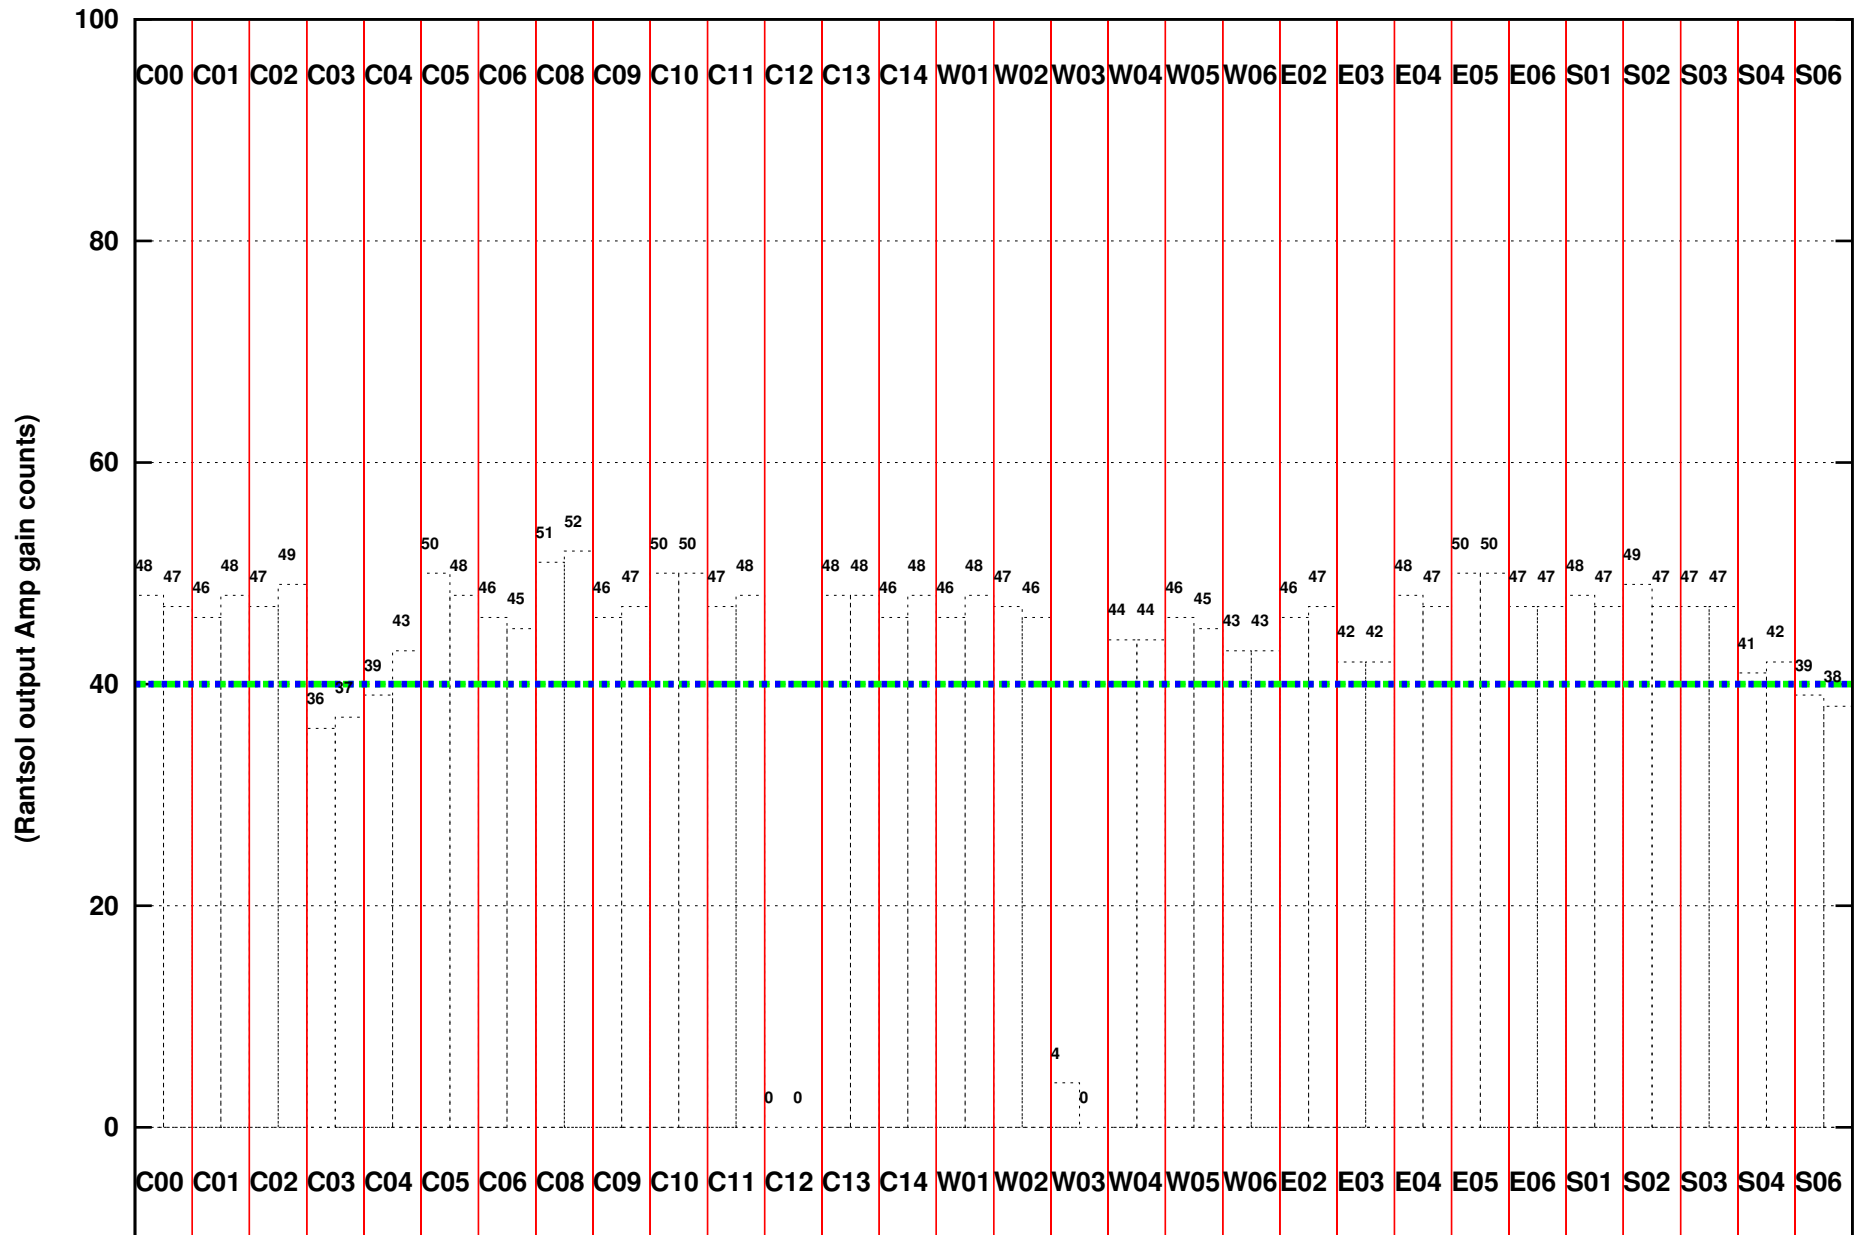

FRINGE STATUS (Rf:306.000,306.000 MHz., LO1:255.000,255.000 MHz., LO4/5:149.000,156.000 MHz.)

(File:/gsbifrddata1/01aug/32_071_01aug2017.lta, scan:0, chan:128, Src:3C286, Date:01Aug2017 22:11:10)