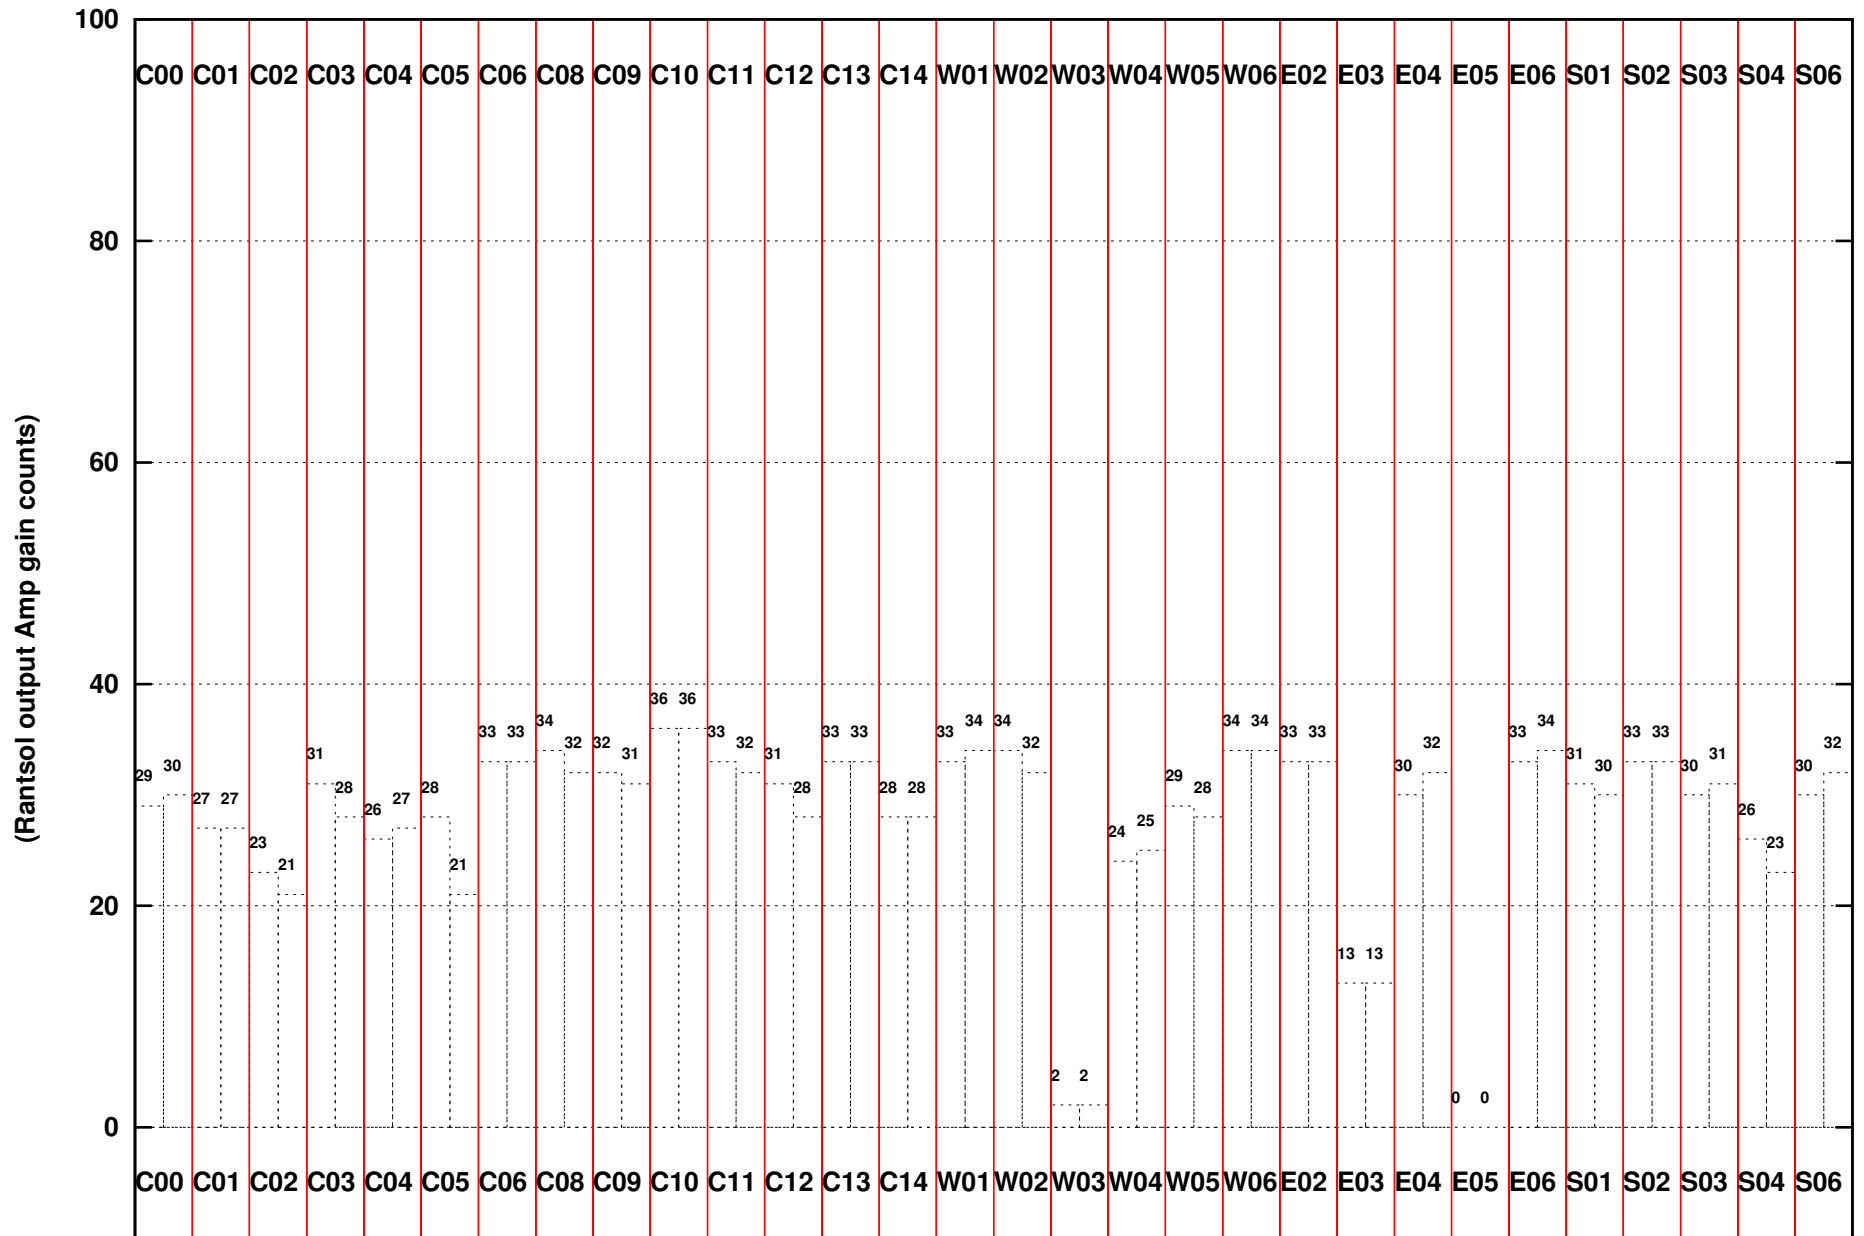

FRINGE STATUS (Rf:591.000,591.000 MHz., LO1:540.000,540.000 MHz., LO4/5:149.000,156.000 MHz.)

(File:/gsbifrddata/04aug/32_075_04aug17.lta, scan:0, chan:256, Src:1248-199, Date:04Aug2017 17:45:09)