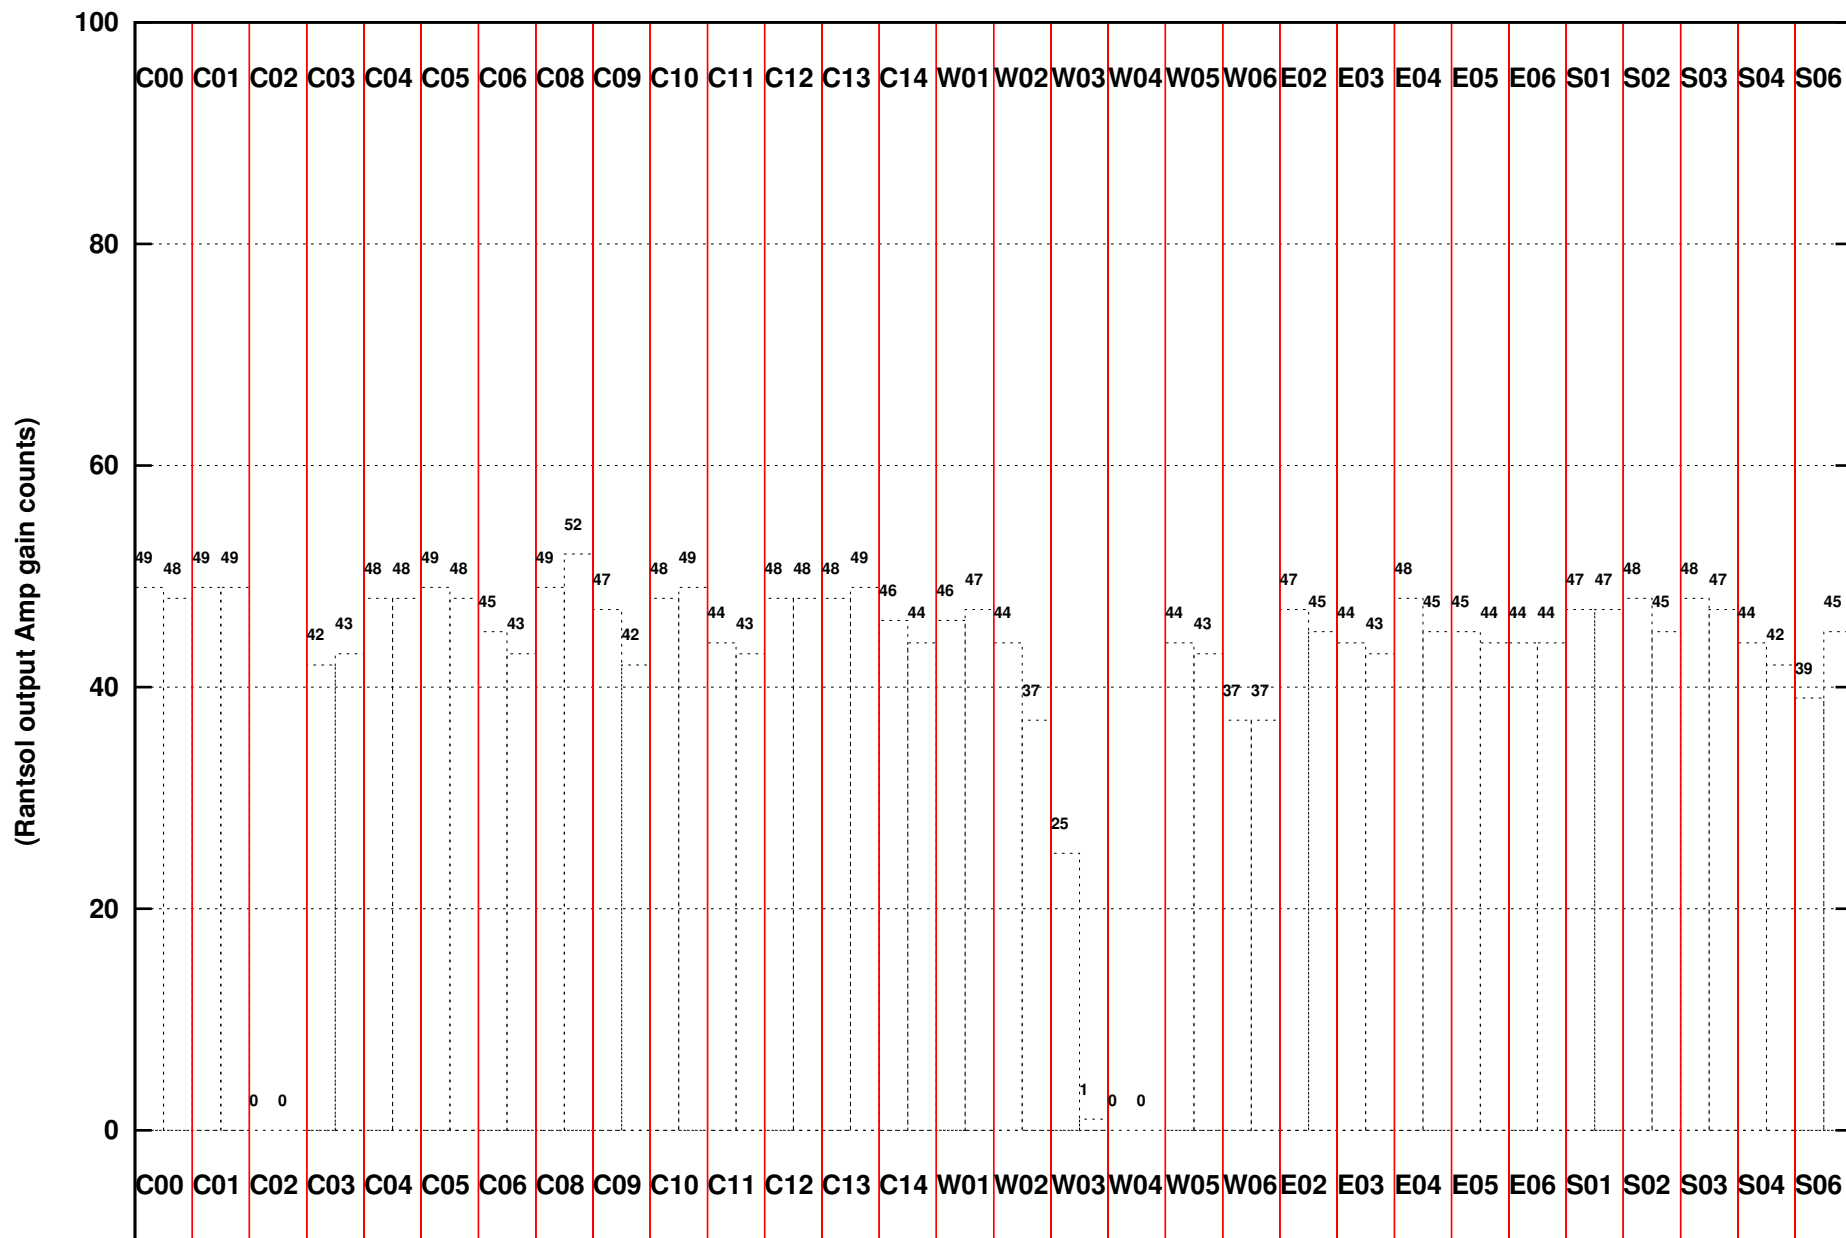

FRINGE STATUS (Rf:500.000,500.000 MHz., LO1:0.000,0.000 MHz., LO4/5:500.000,500.000 MHz.)

(File:/gwbifrddata2/06aug/32_083_06aug2017_gwb.lta, scan:0, chan:1024, Src:1830-360, Date:06Aug2017 00:04:28)