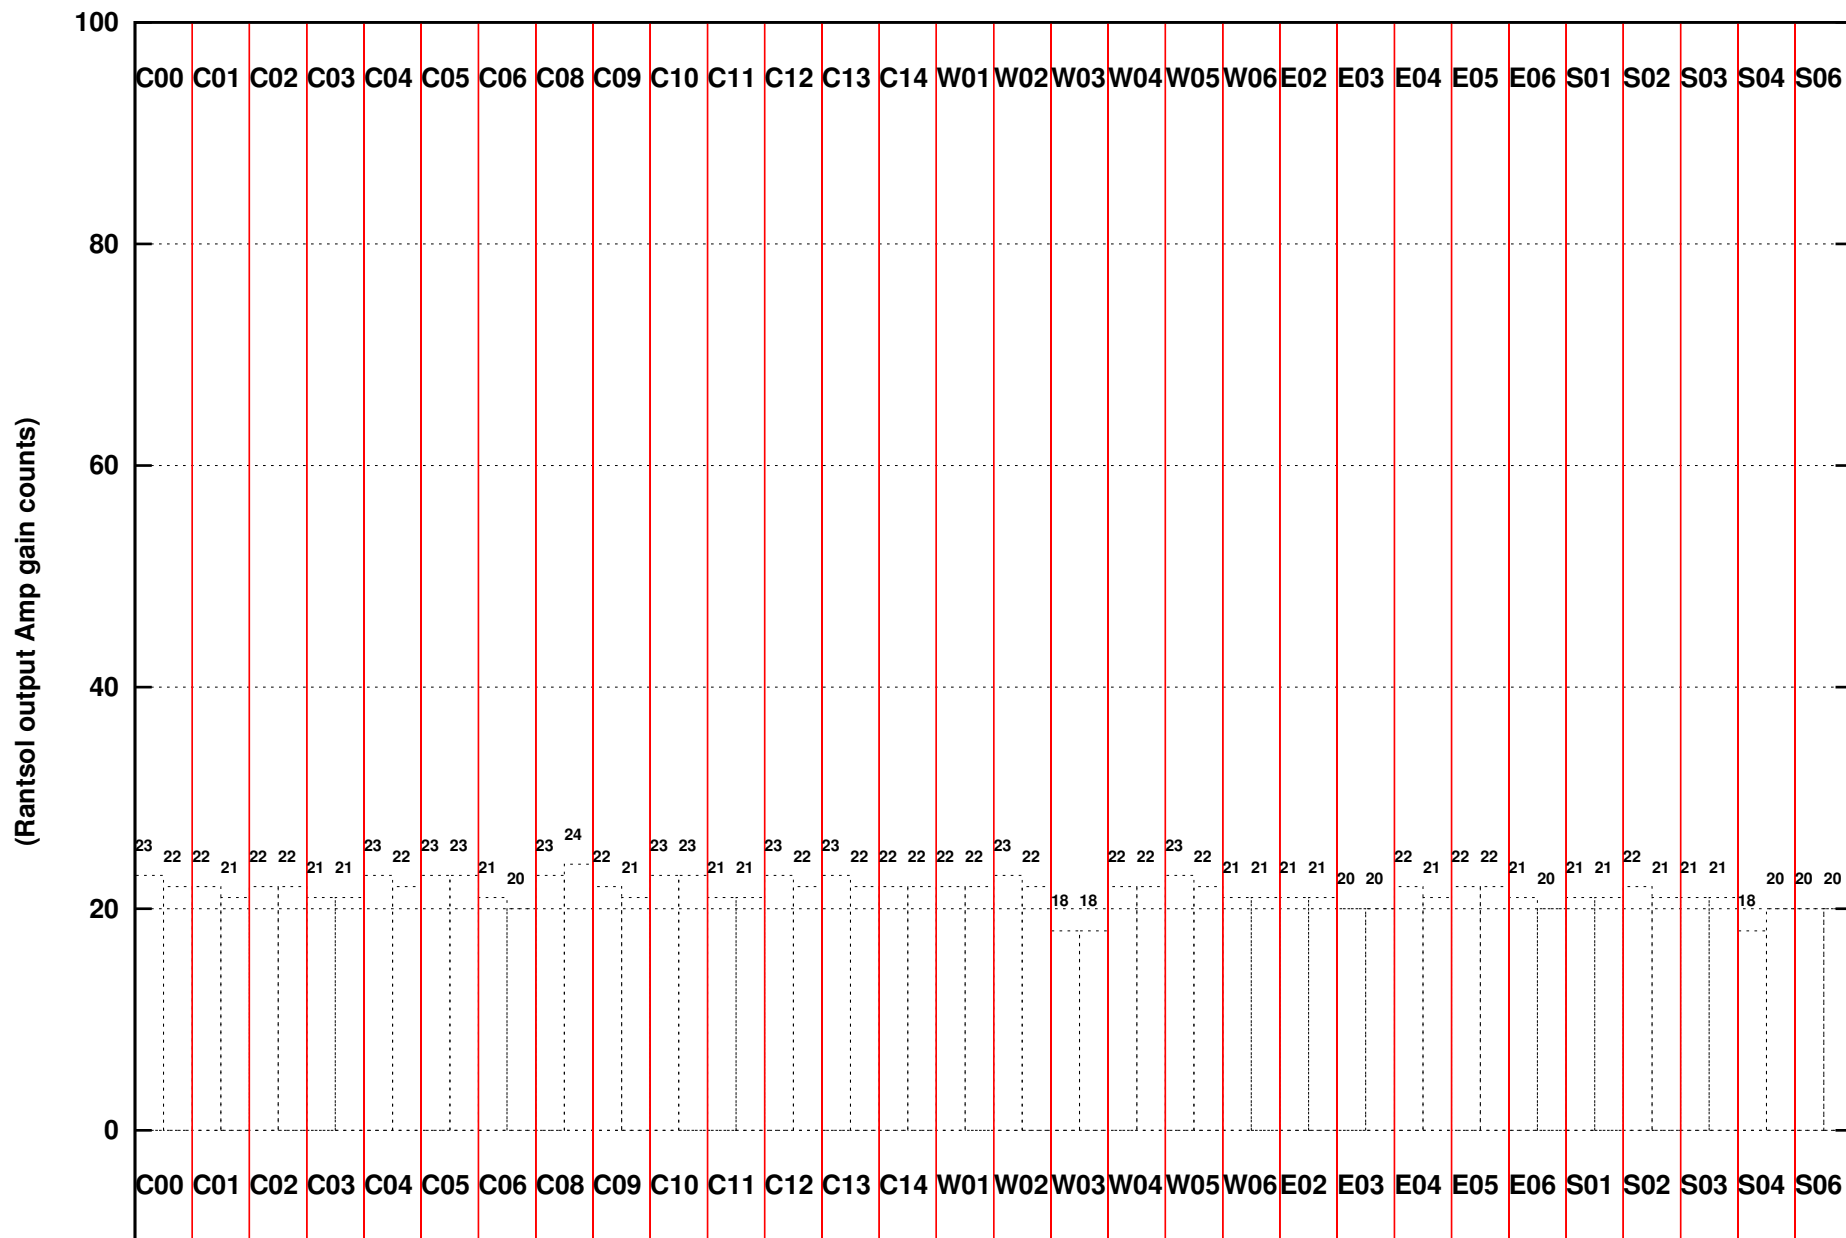

FRINGE STATUS (Rf:500.000,500.000 MHz., LO1:0.000,0.000 MHz., LO4/5:500.000,500.000 MHz.)

(File:/gwbifrddata/13aug/32_083_13aug2017_500.lta, scan:0, chan:1024, Src:1822-096, Date:13Aug2017 17:18:22)