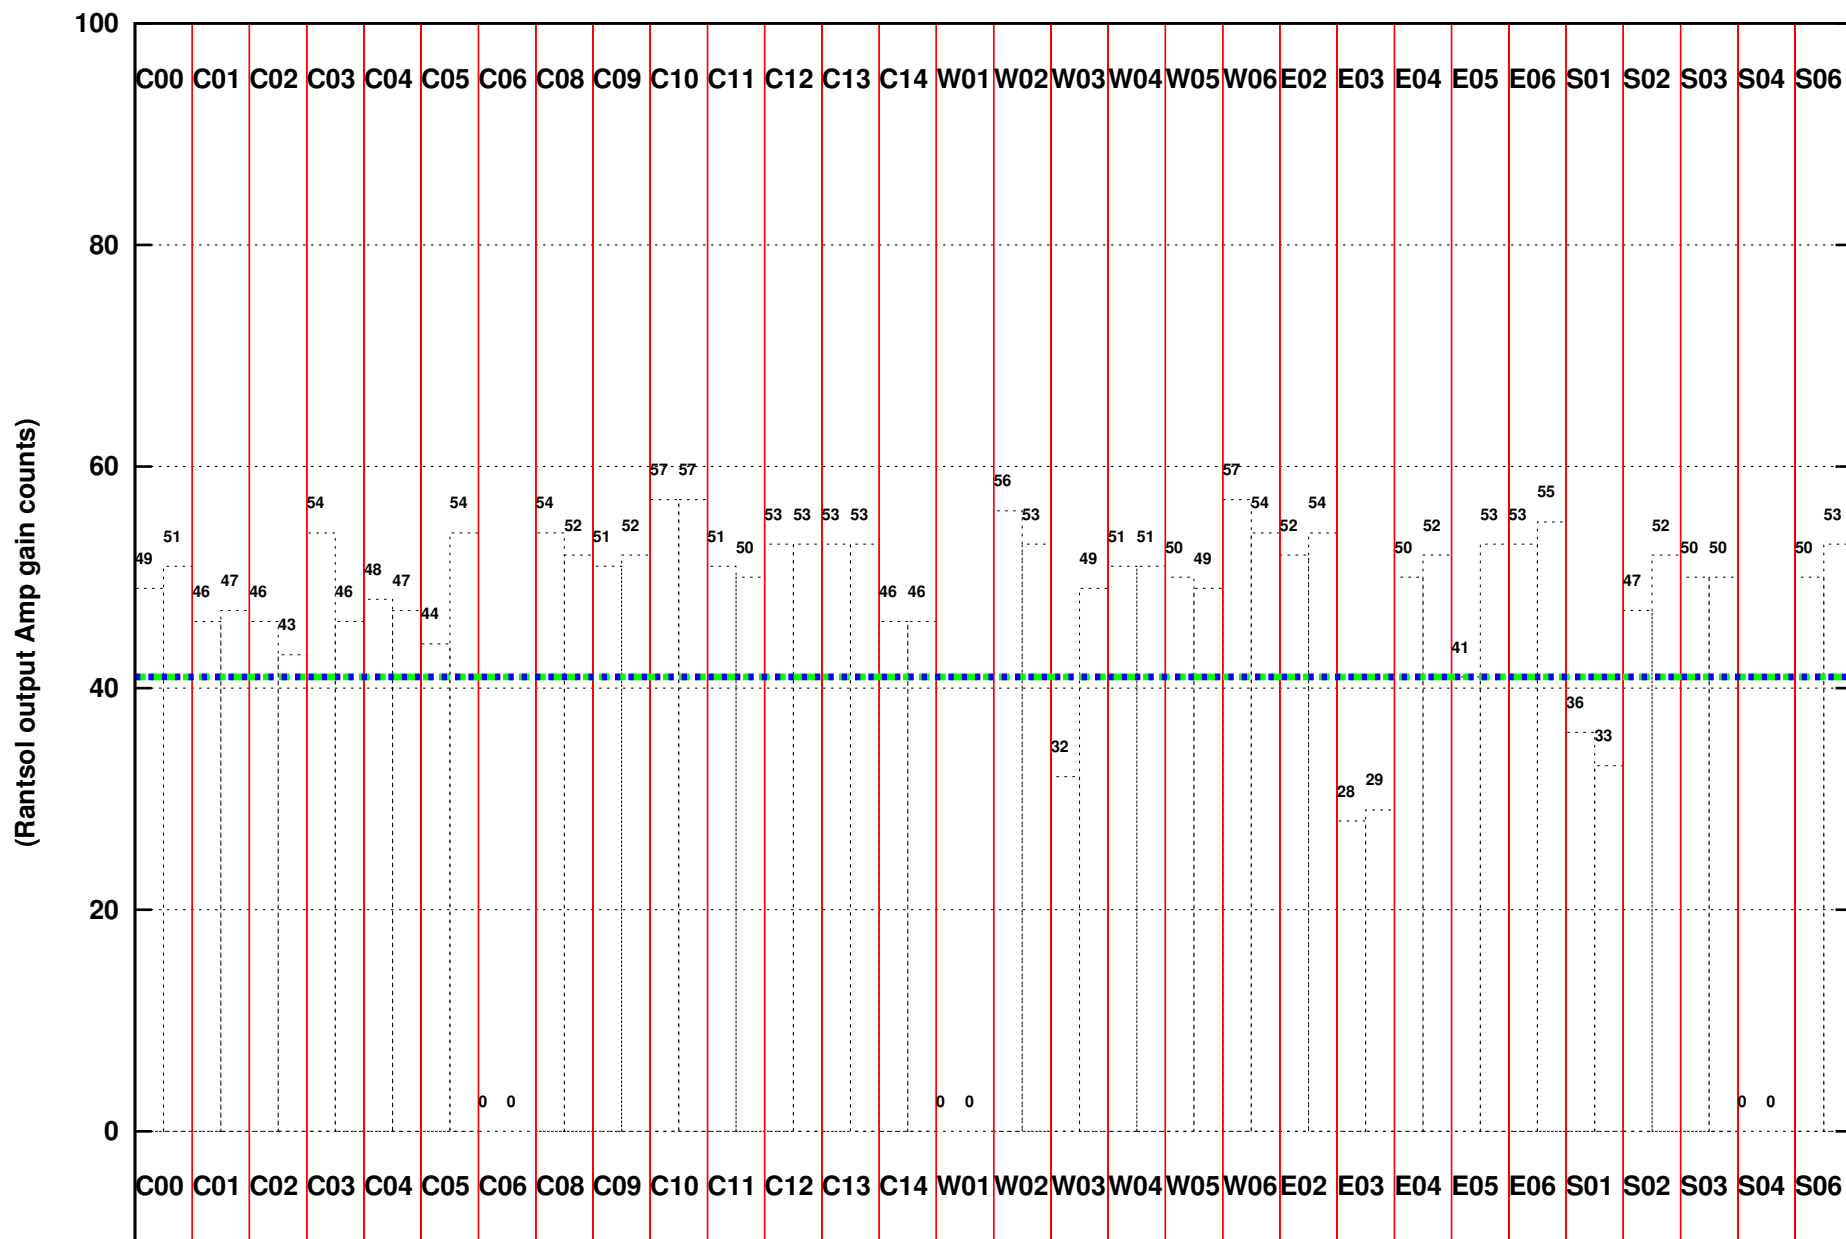

FRINGE STATUS (Rf:591.000,591.000 MHz., LO1:540.000,540.000 MHz., LO4/5:149.000,156.000 MHz.)

(File:/gsbifrddata1/13sep/32_075_13sep2017.lta, scan:0, chan:256, Src:3C48, Date:13Sep2017 08:00:53)