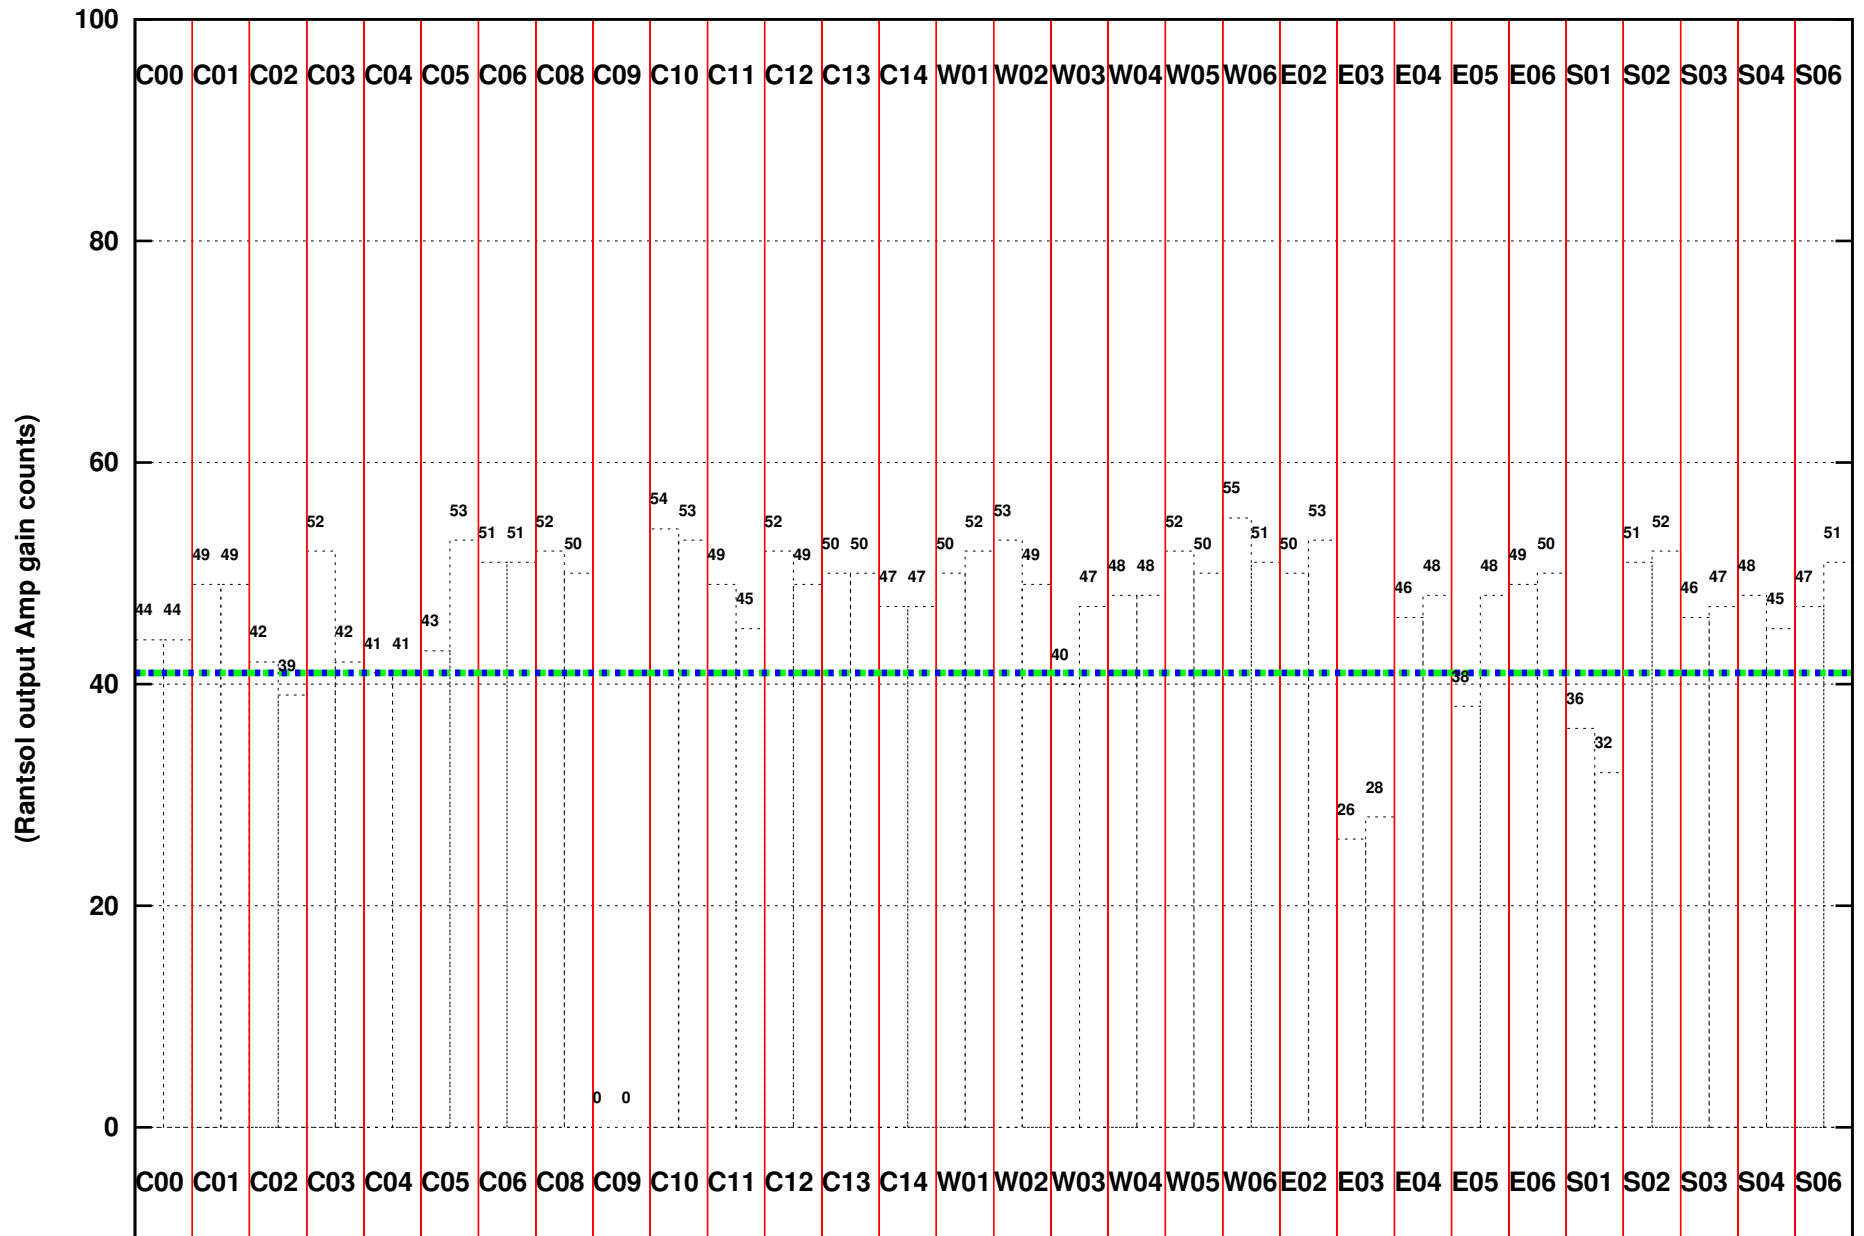

FRINGE STATUS (Rf:591.000,591.000 MHz., LO1:540.000,540.000 MHz., LO4/5:149.000,156.000 MHz.)

( File:/gsbifrddata1/15sep/32\_075\_15sep2017.lta, scan:0, chan:256, Src:3C147, Date:15Sep2017 08:19:12)