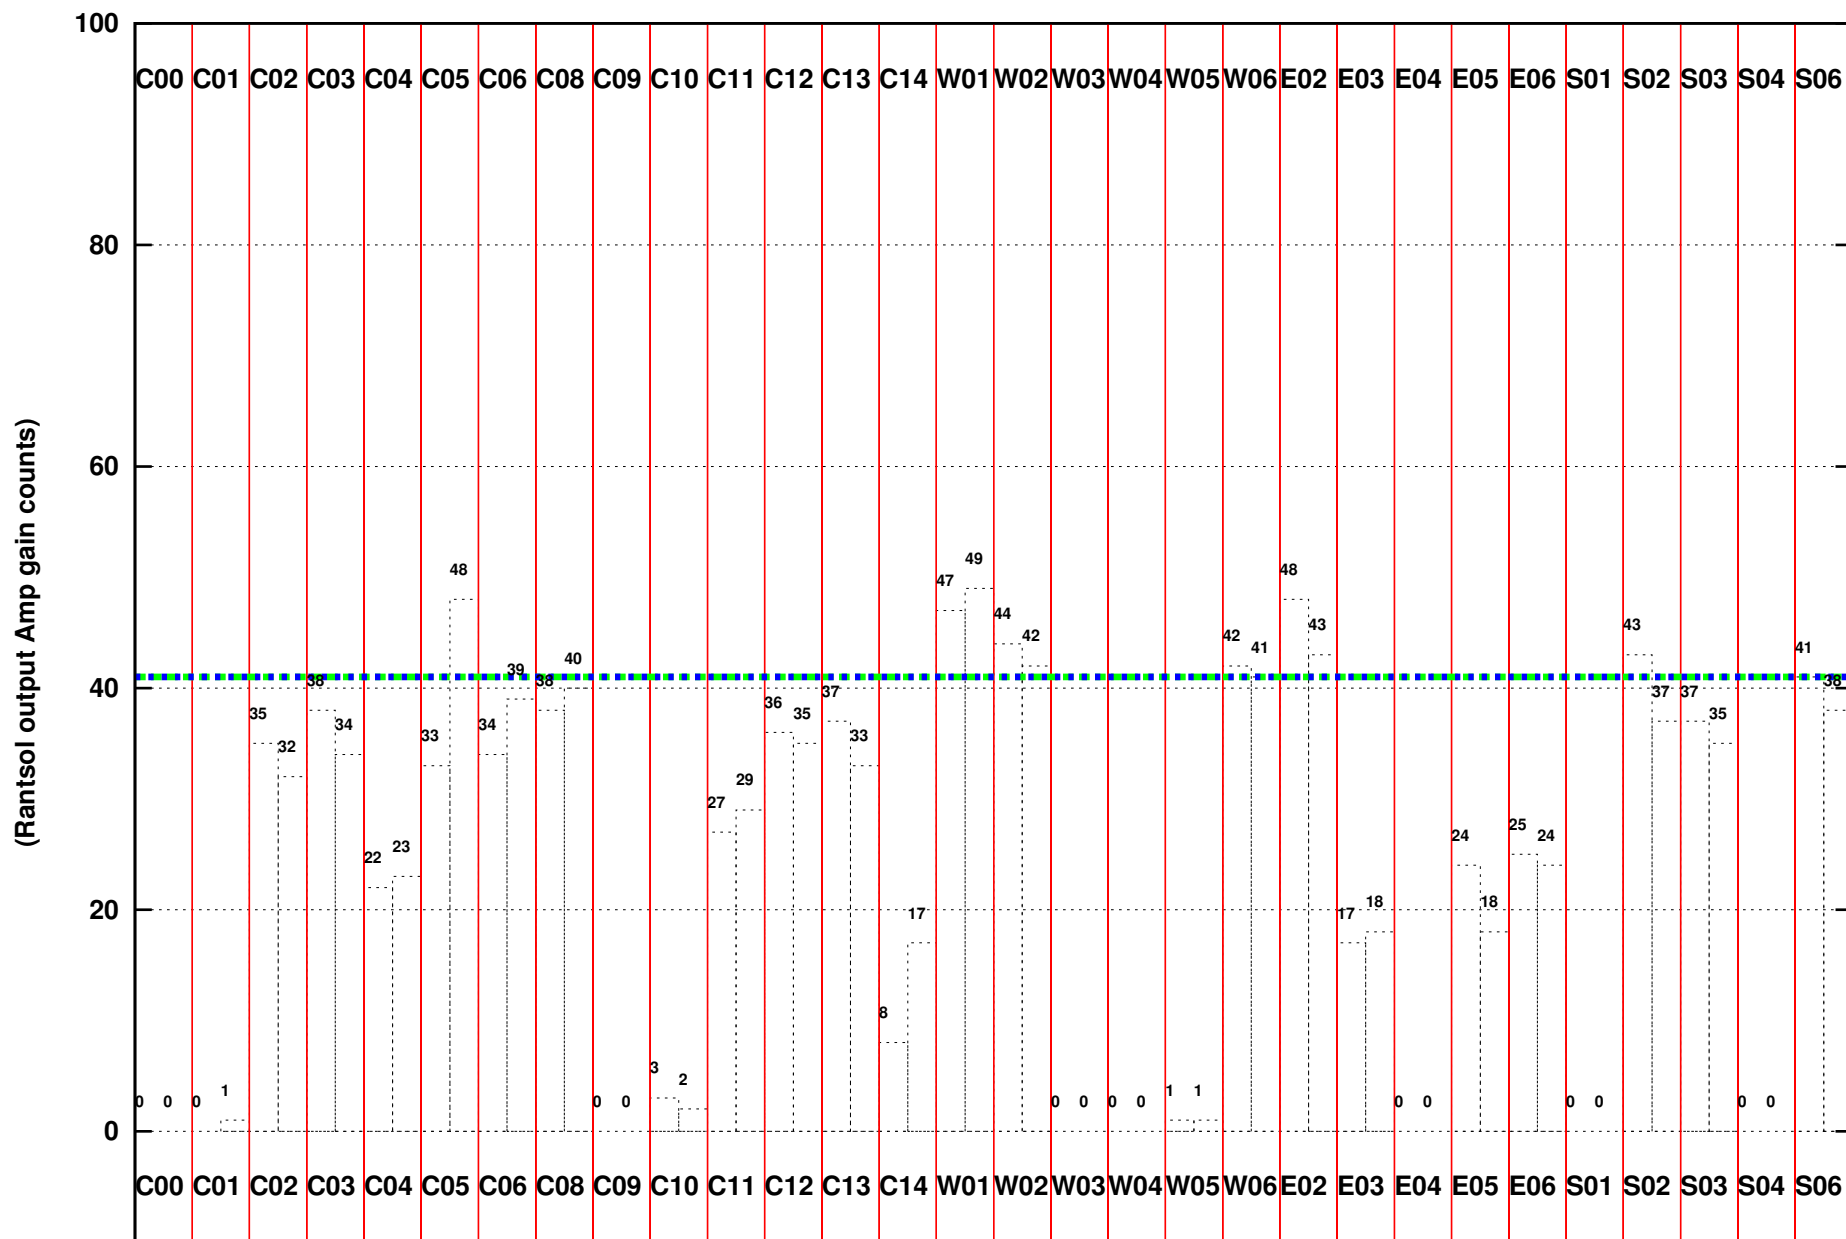

FRINGE STATUS (Rf:550.000,550.000 MHz., LO1:0.000,0.000 MHz., LO4/5:550.000,550.000 MHz.)

( File:/gwbifdata2/16sep/ddtb288\_16sep2017\_gwb.lta, scan:0, chan:2048, Src:3C286, Date:16Sep2017 10:37:54)