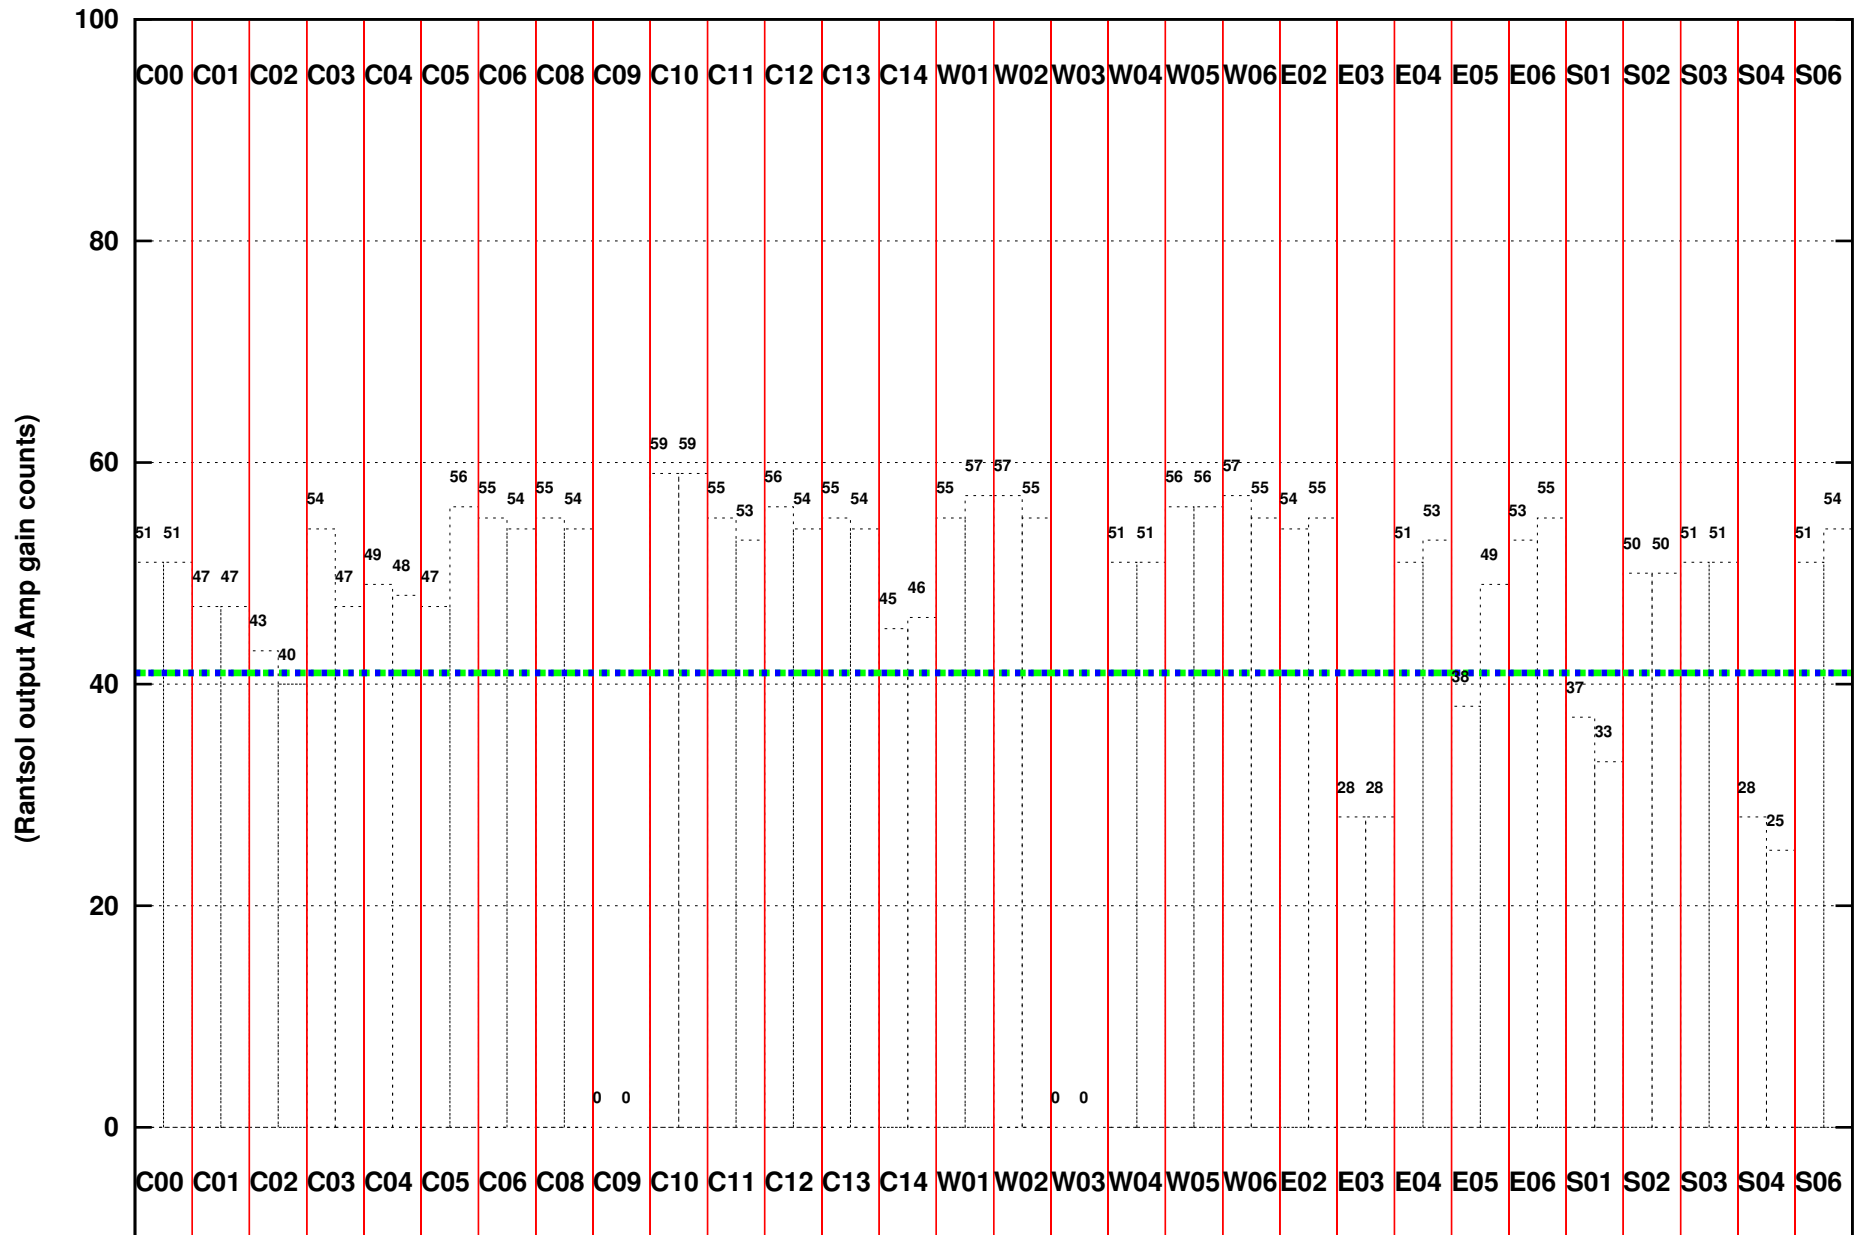

FRINGE STATUS (Rf:591.000,591.000 MHz., LO1:540.000,540.000 MHz., LO4/5:149.000,156.000 MHz.)

(File:/gsbifrddata1/19sep/32_075_19sep2017.lta, scan:0, chan:256, Src:3C147, Date:19Sep2017 08:00:19)