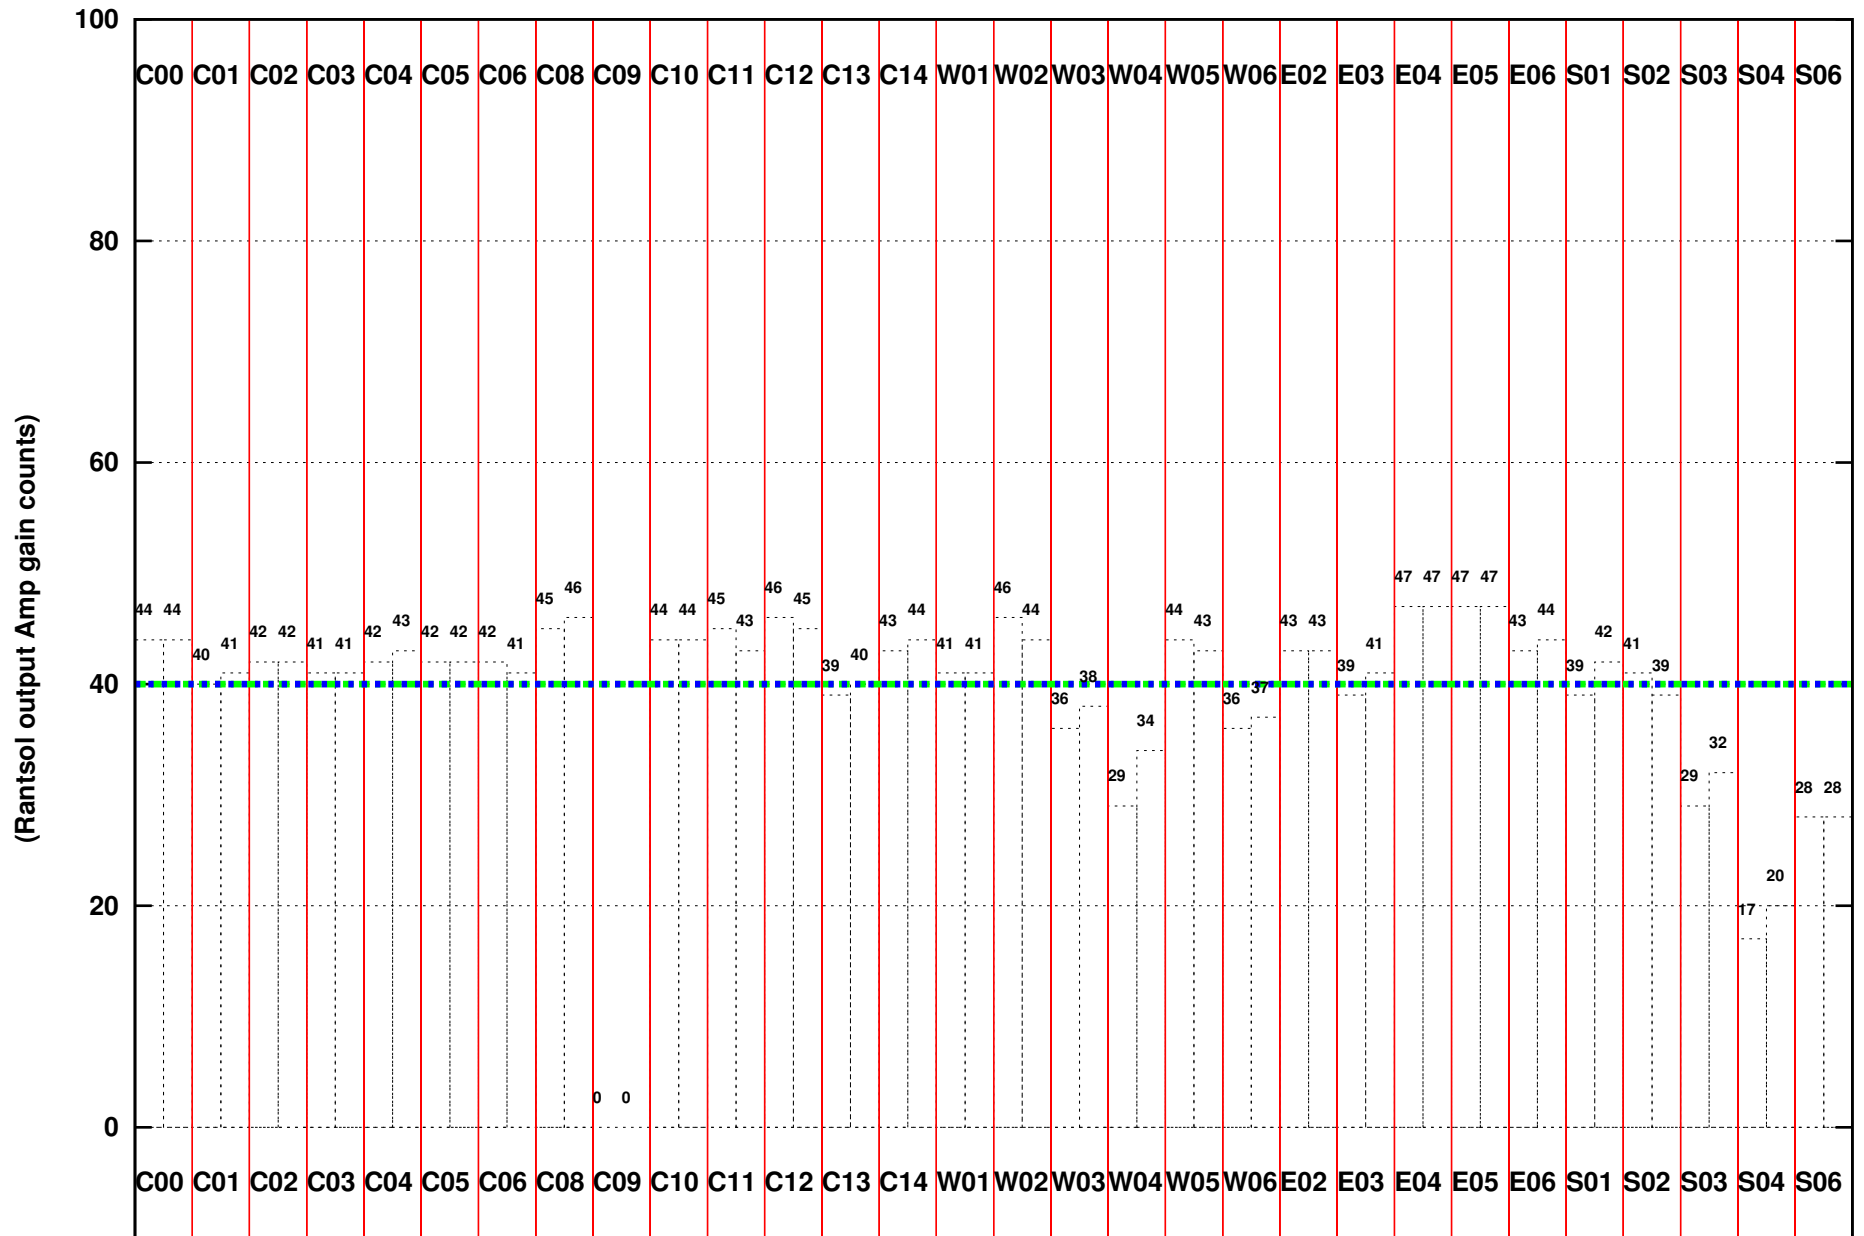

FRINGE STATUS (Rf:306.000,306.000 MHz., LO1:255.000,255.000 MHz., LO4/5:149.000,156.000 MHz.)

(File:/gsbifrddata/20sep/ddtb287_20sep2017.Ita, scan:0, chan:128, Src:3C147, Date:20Sep2017 02:09:43)