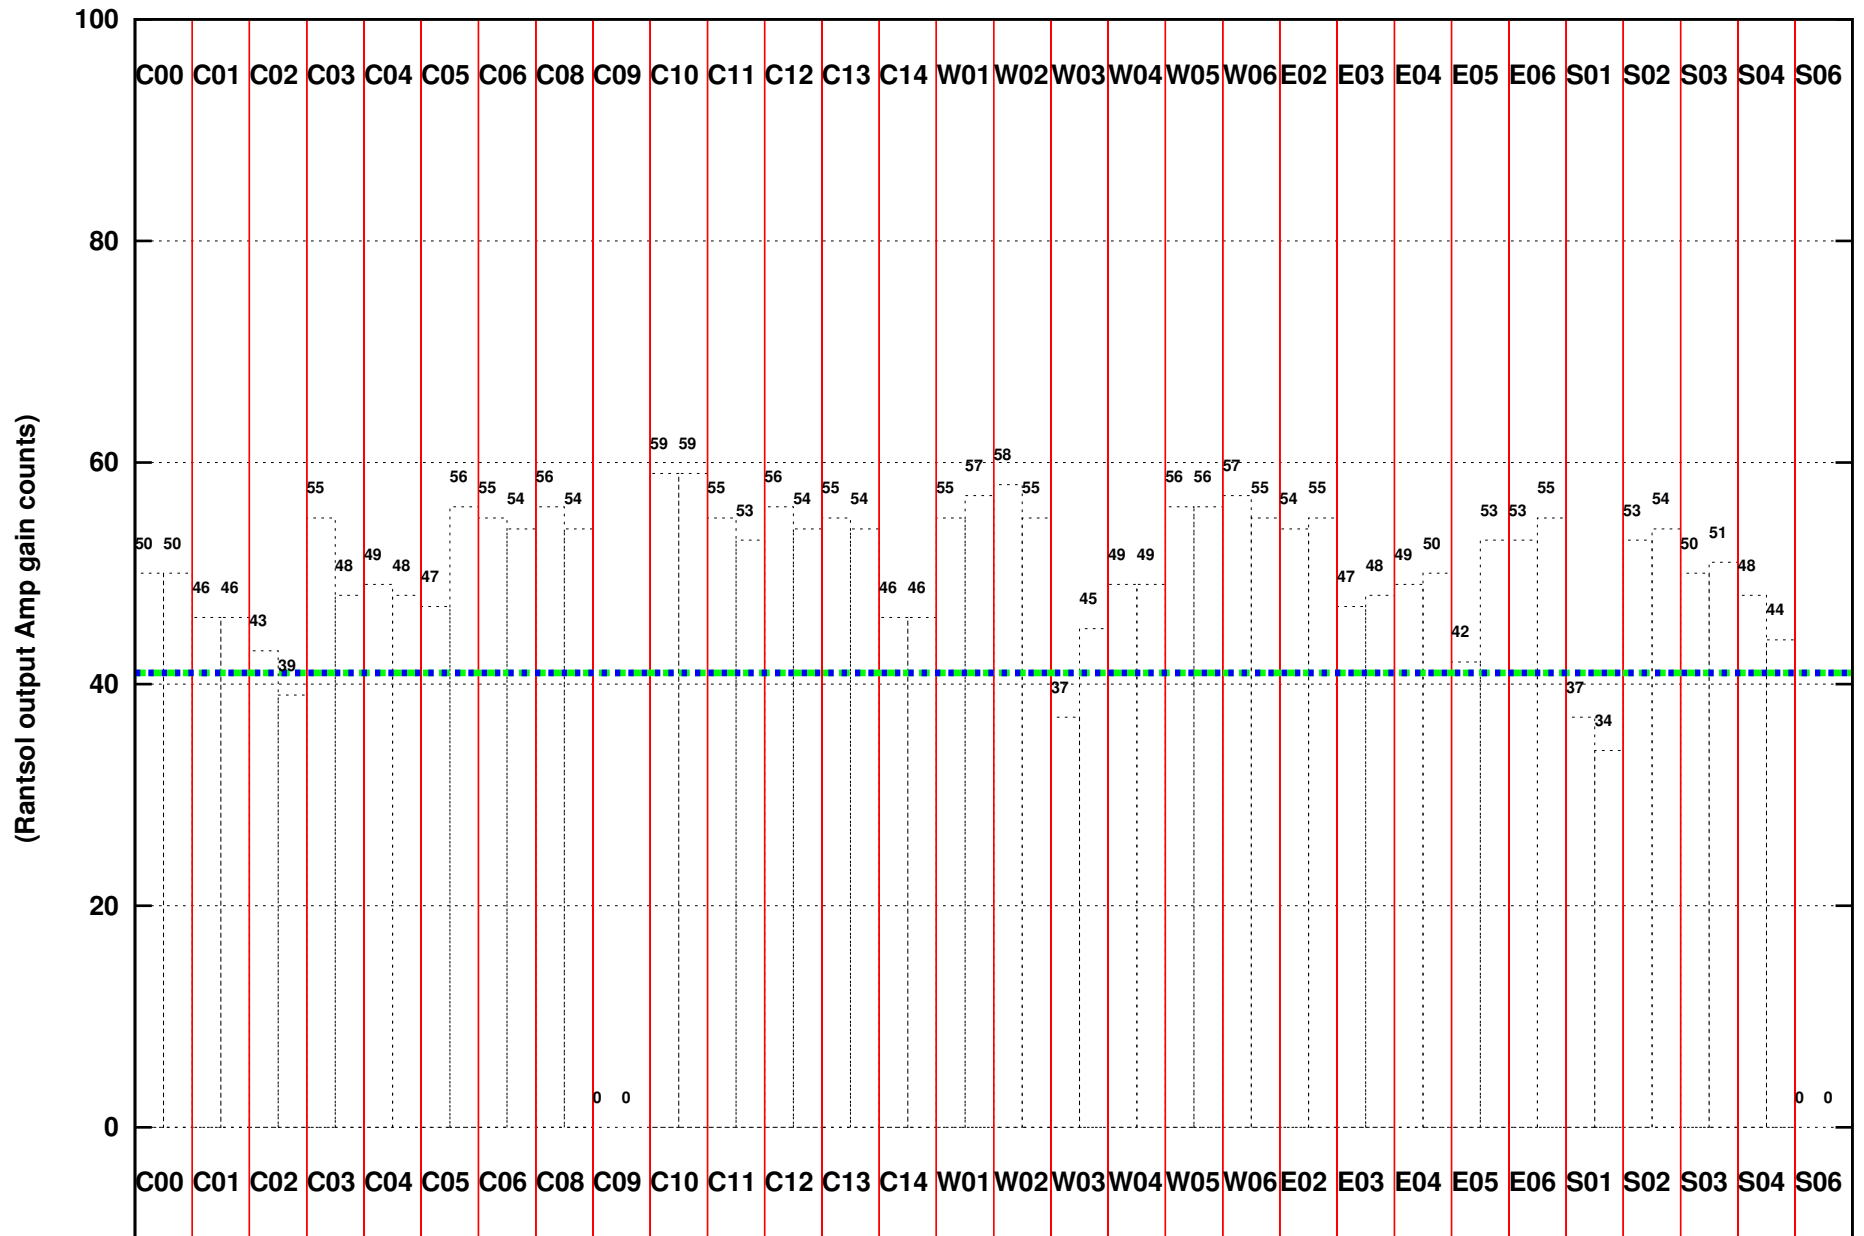

FRINGE STATUS (Rf:591.000,591.000 MHz., LO1:540.000,540.000 MHz., LO4/5:149.000,156.000 MHz.)

(File:/gsbifrddata/22sep/32_075_22sep2017.lta, scan:0, chan:256, Src:3C147, Date:22Sep2017 07:34:30)