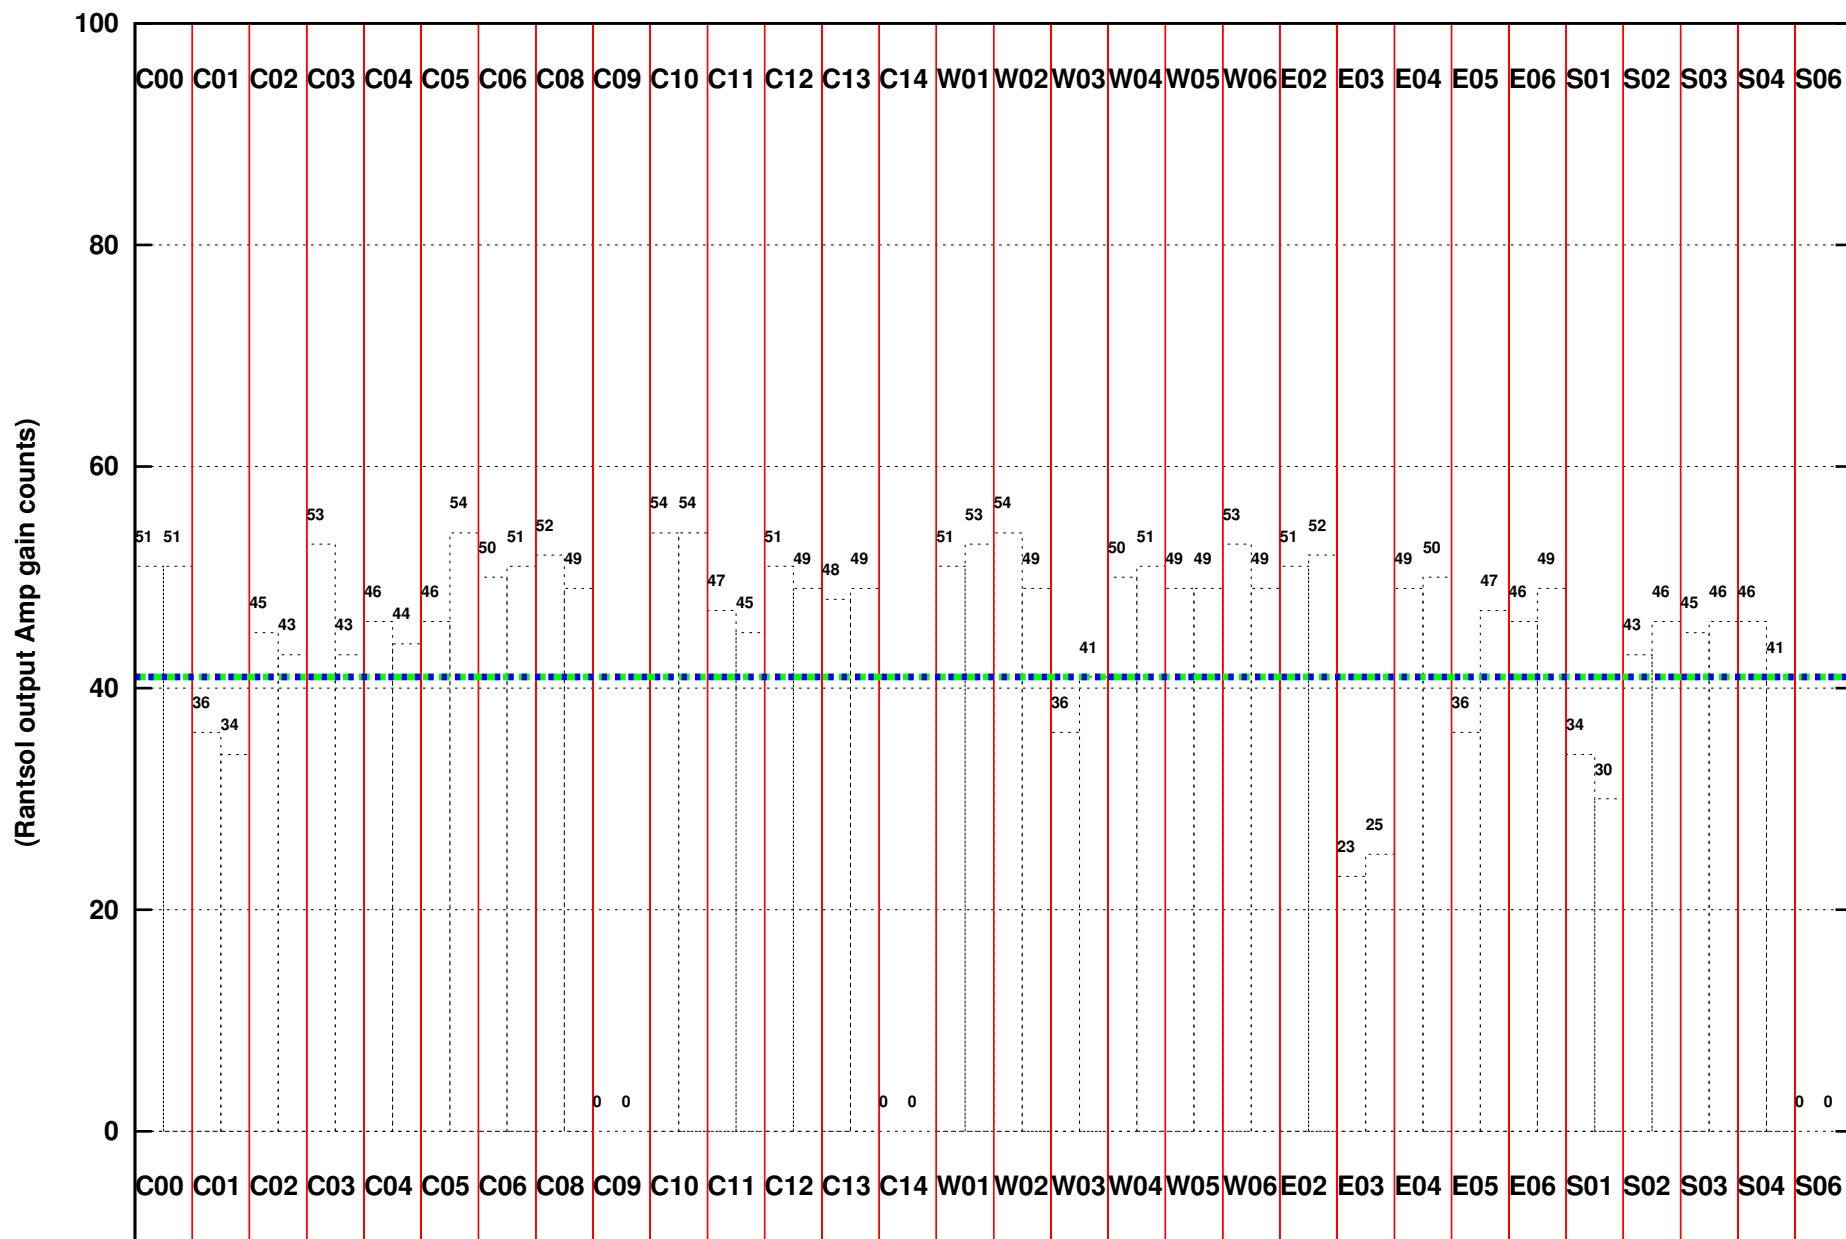

FRINGE STATUS (Rf:591.000,591.000 MHz., LO1:540.000,540.000 MHz., LO4/5:149.000,156.000 MHz.)

( File:/gsbifrddata1/24sep/32\_061\_24sep2017.lta, scan:0, chan:128, Src:3C286, Date:24Sep2017 13:59:33)