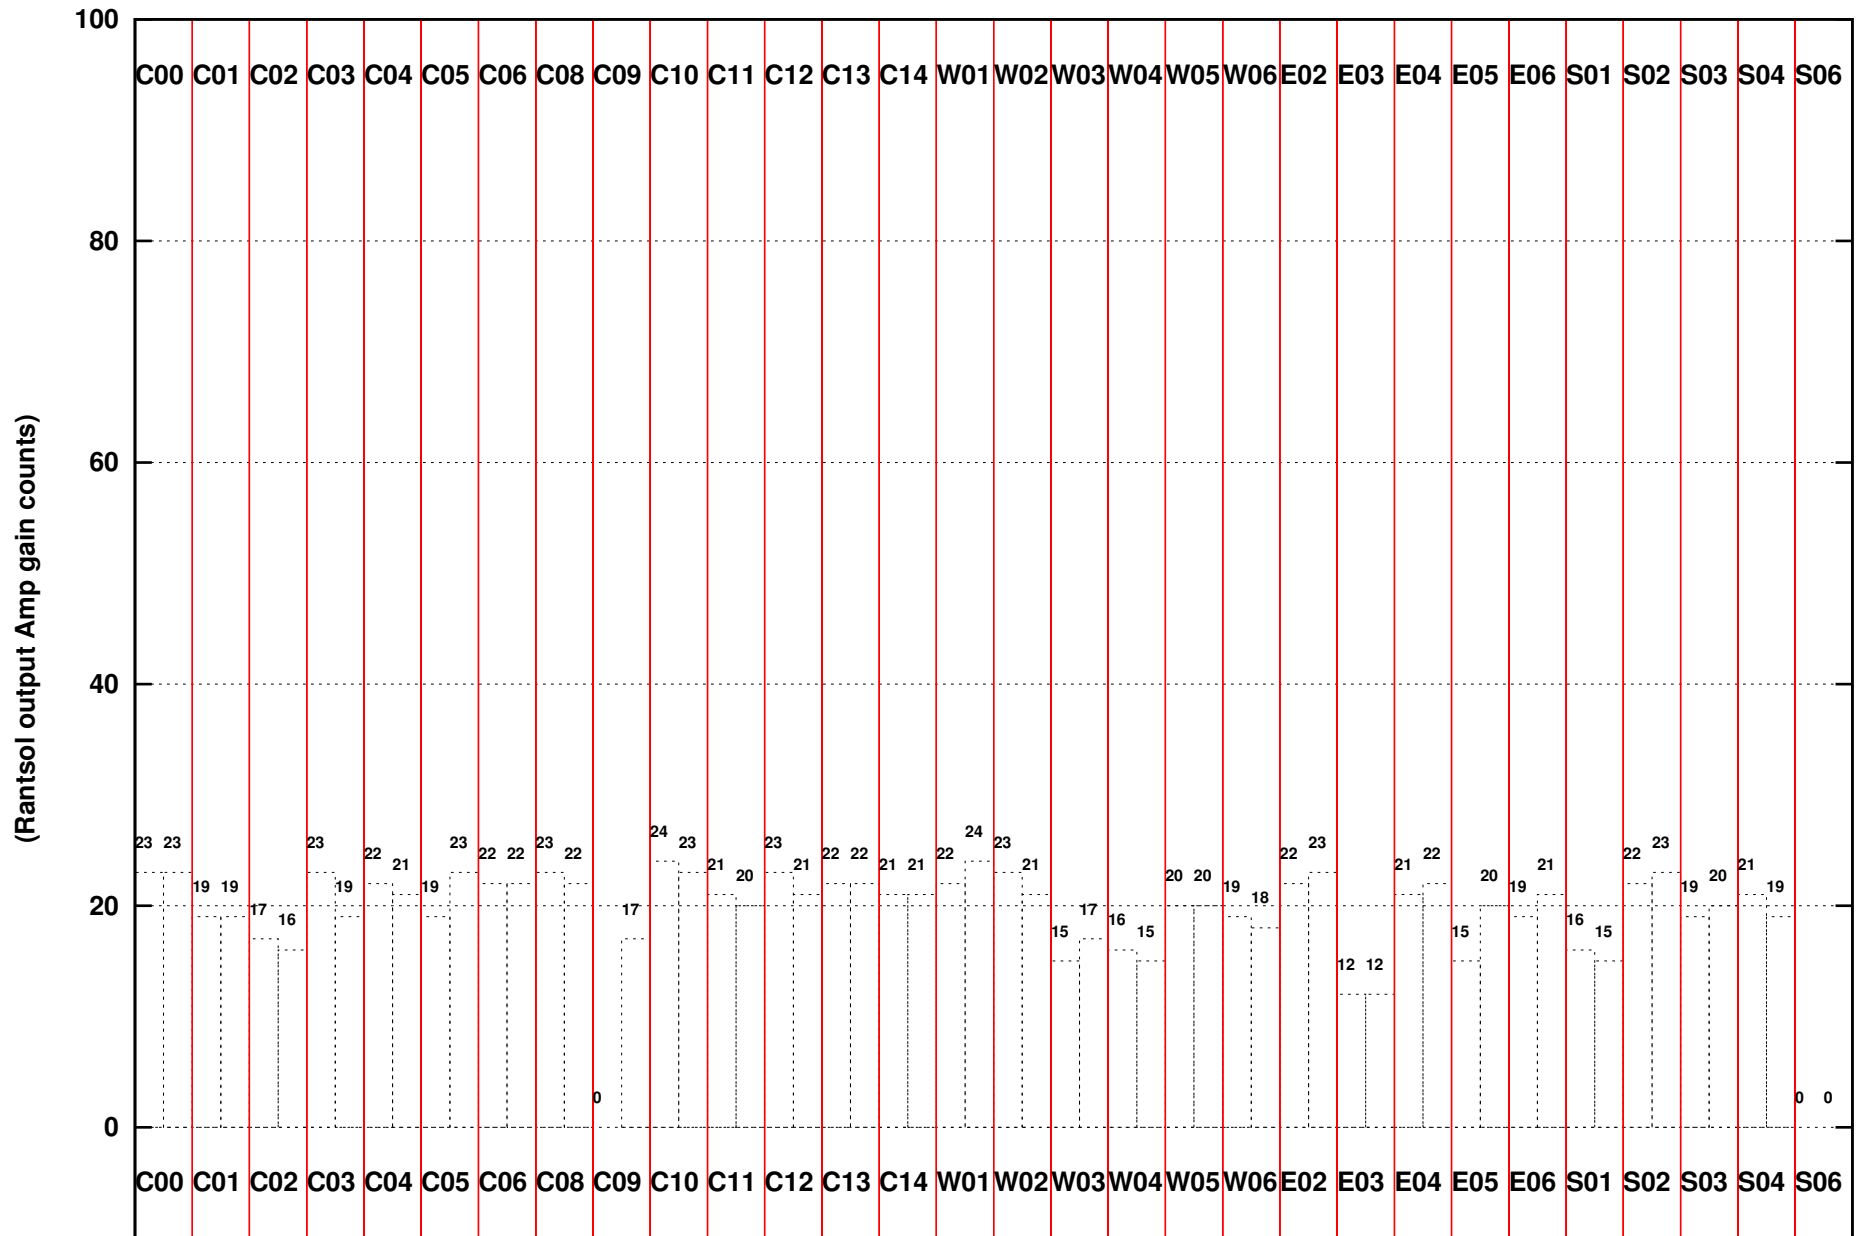

FRINGE STATUS (Rf:591.000,591.000 MHz., LO1:540.000,540.000 MHz., LO4/5:149.000,156.000 MHz.)

(File:/gsbifrddata1/24sep/ddtb289_24sep2017.lta, scan:0, chan:128, Src:2250+714, Date:24Sep2017 19:48:34)