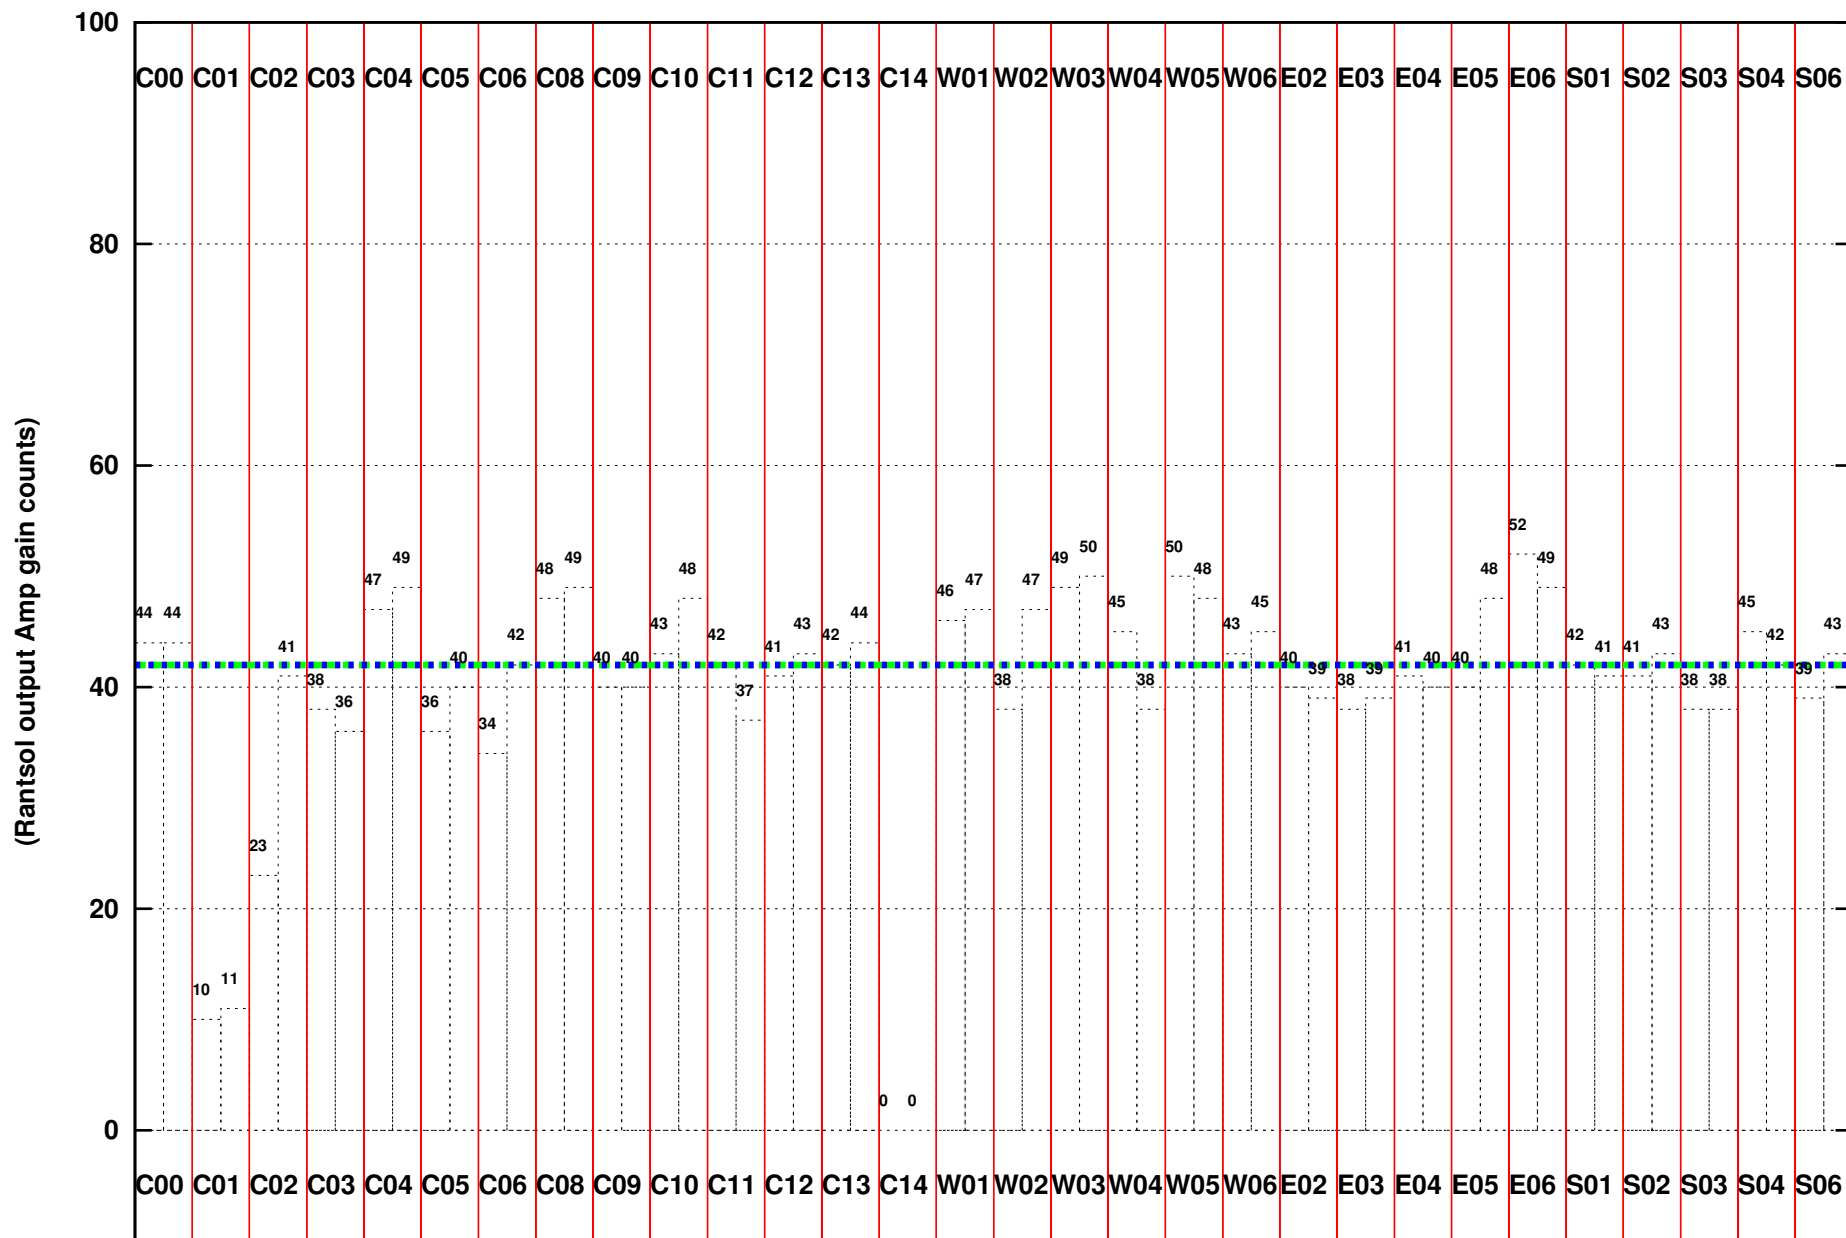

FRINGE STATUS (Rf:1306.333,1306.333 MHz., LO1:1235.000,1235.000 MHz., LO4/5:128.667,176.333 MHz.)

(File:/gsbifdata/21oct/33_108_21oct2017.lta, scan:0, chan:256, Src:3C286, Date:21Oct2017 17:05:17)