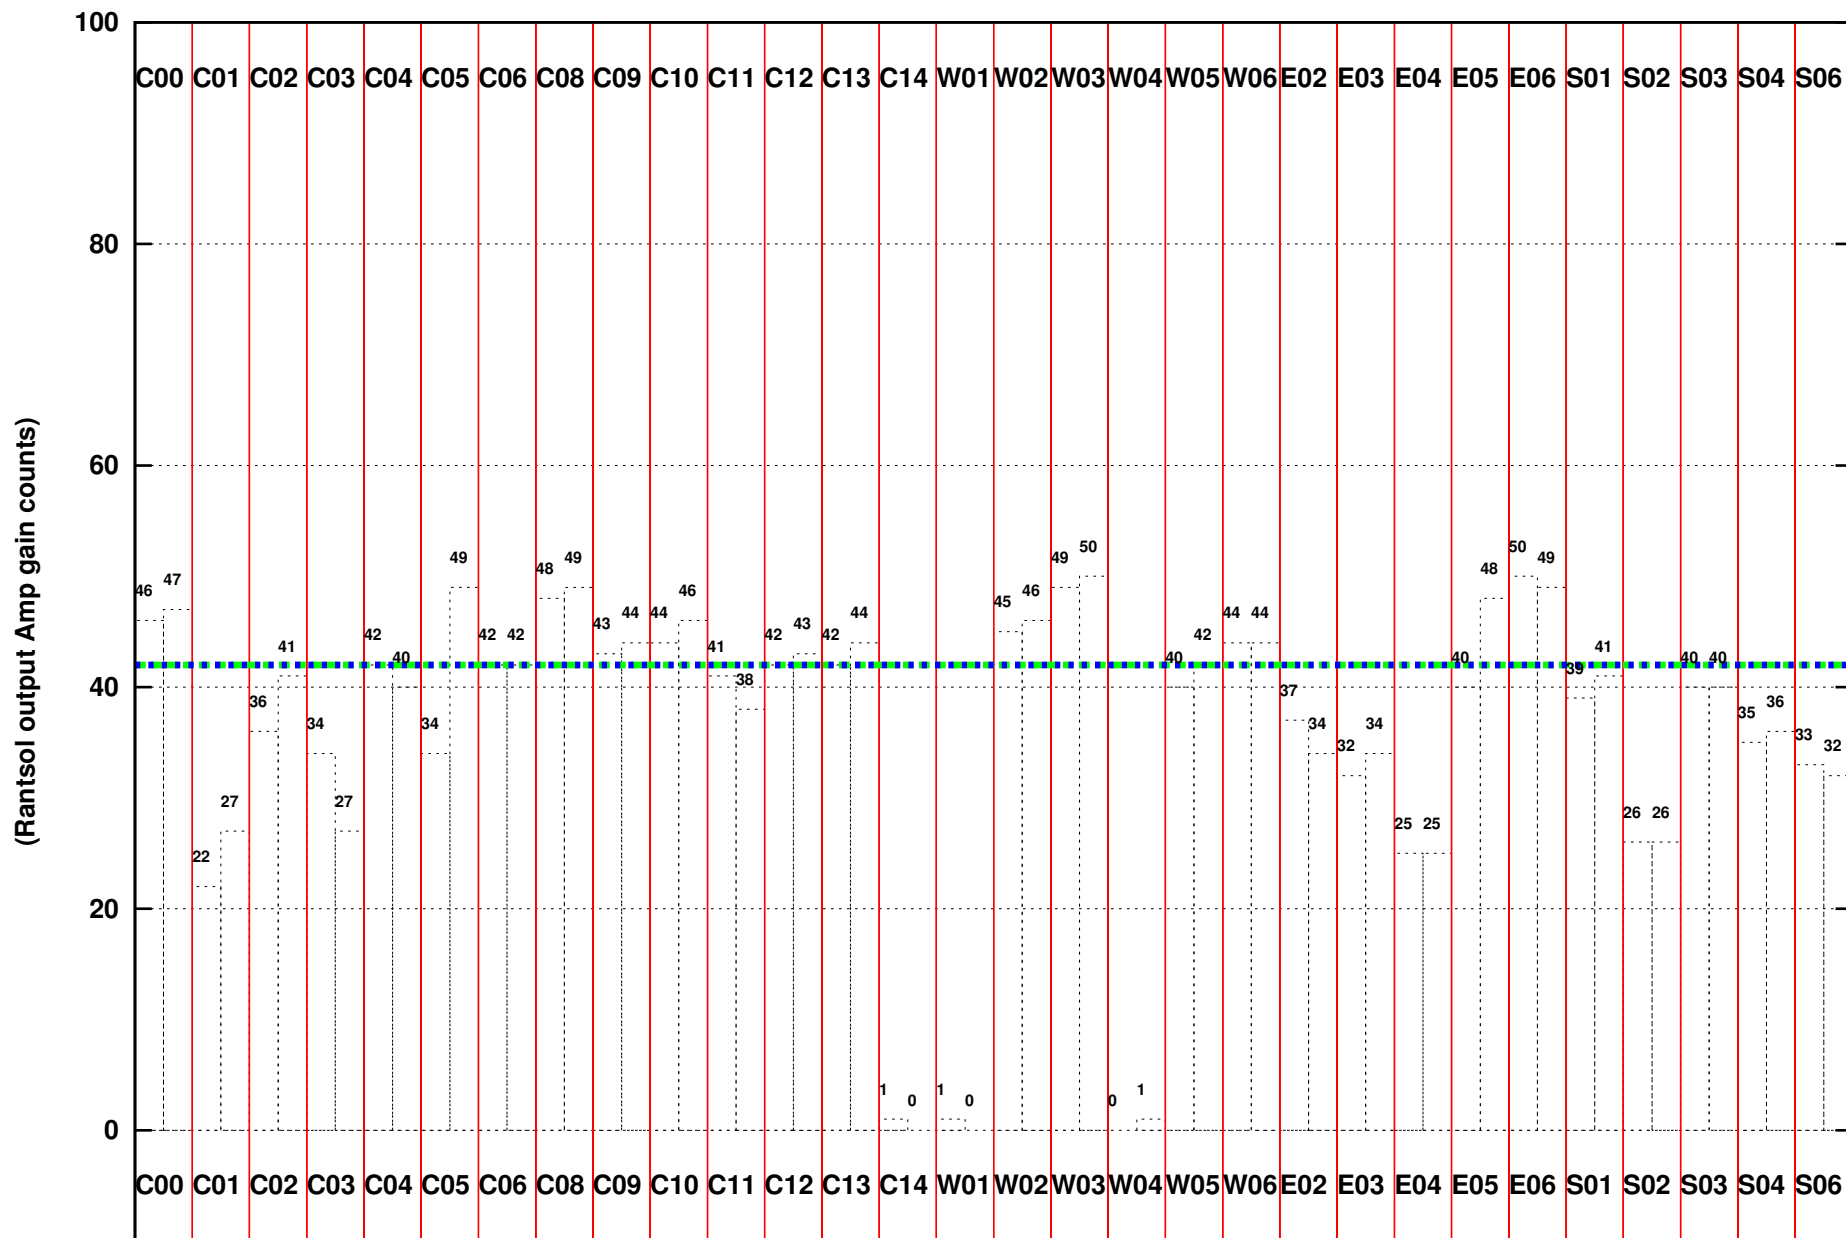

FRINGE STATUS (Rf:1418.333,1418.333 MHz., LO1:1350.000,1350.000 MHz., LO4/5:131.667,173.333 MHz.)

(File:/gsbifrddata1/12nov/33_040_12nov2017.lta, scan:0, chan:256, Src:3C286, Date:12Nov2017 10:53:59)