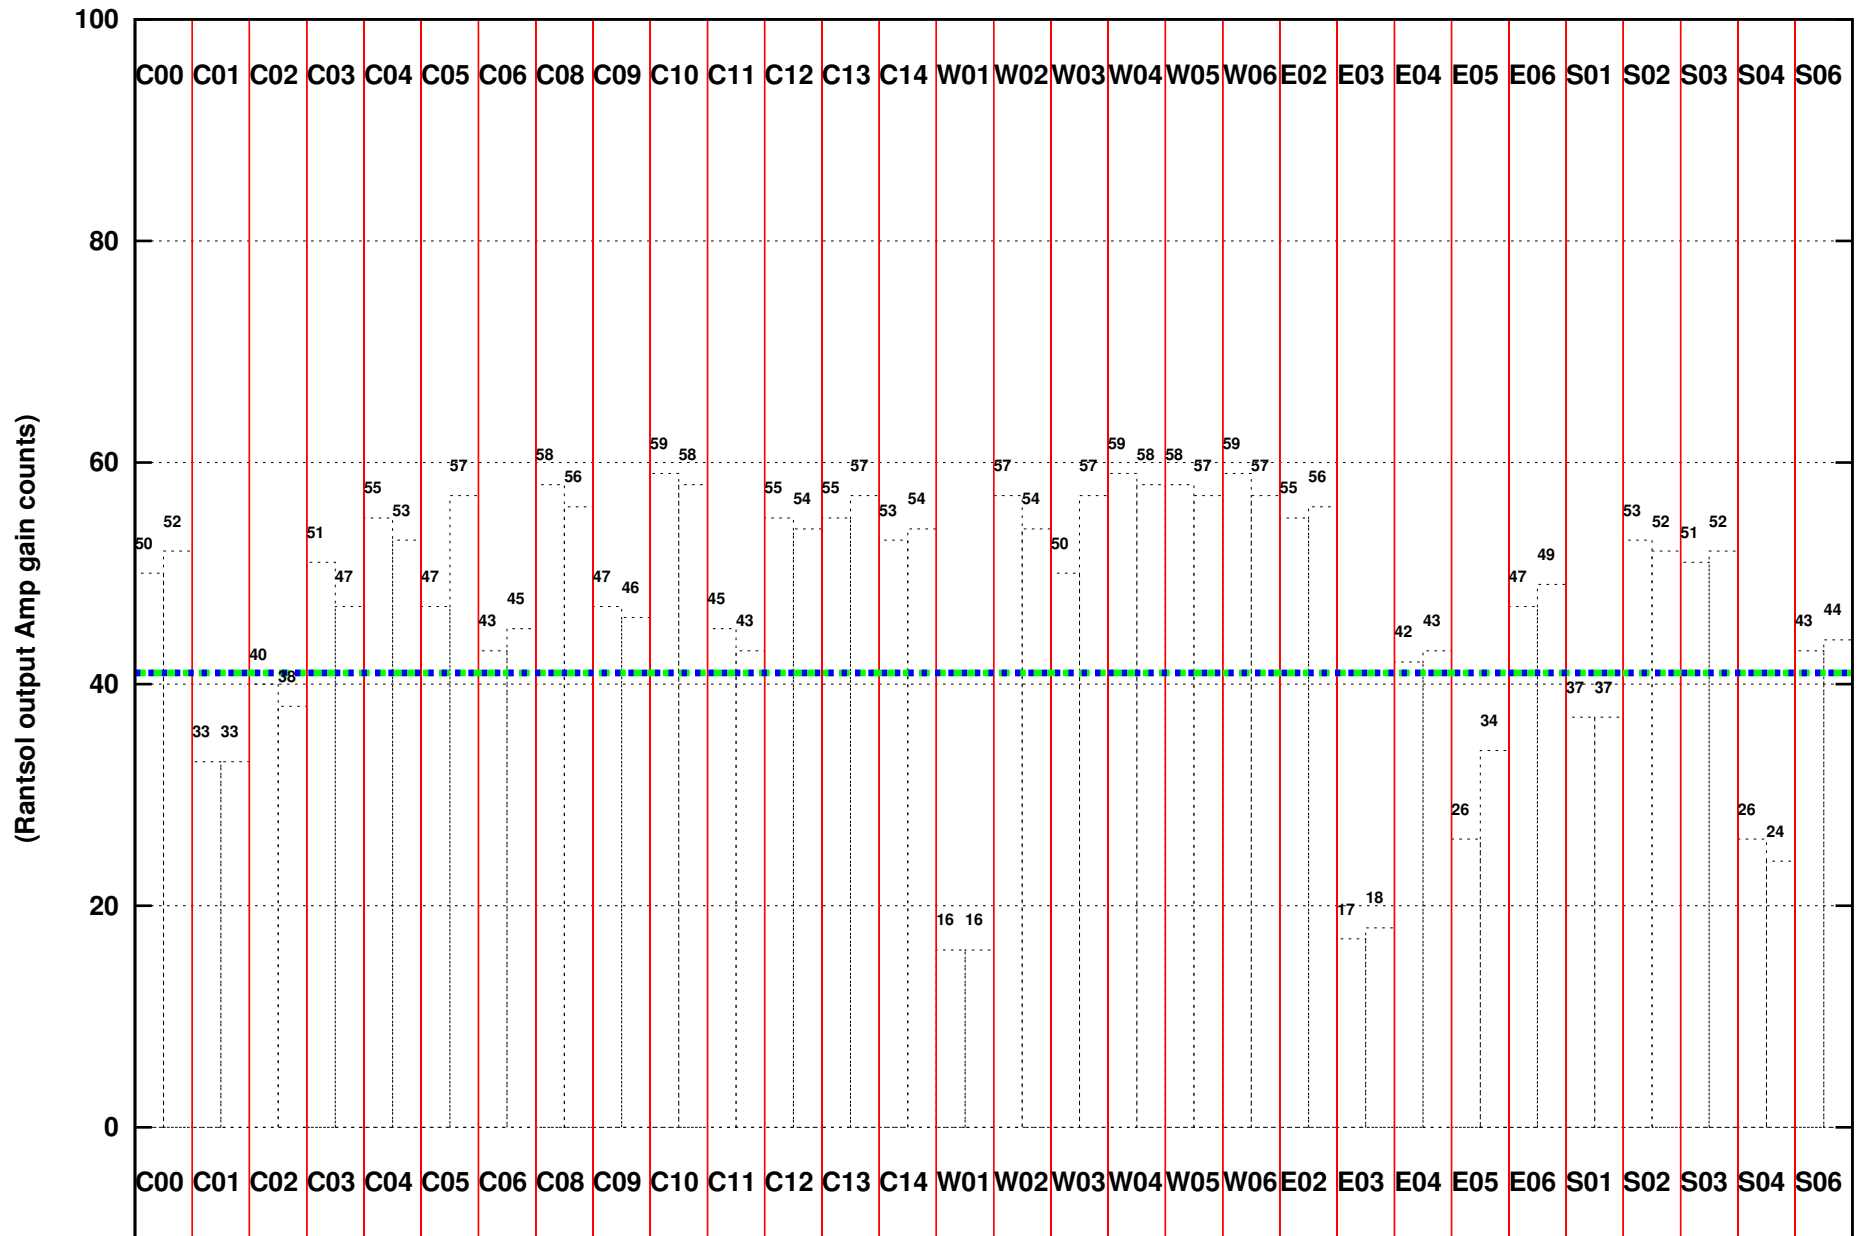

FRINGE STATUS (Rf:591.000,591.000 MHz., LO1:540.000,540.000 MHz., LO4/5:149.000,156.000 MHz.)

( File:/gsbifrddata1/09dec/32\_095\_09dec2017.lta, scan:0, chan:128, Src:3C286, Date:09Dec2017 05:29:44)