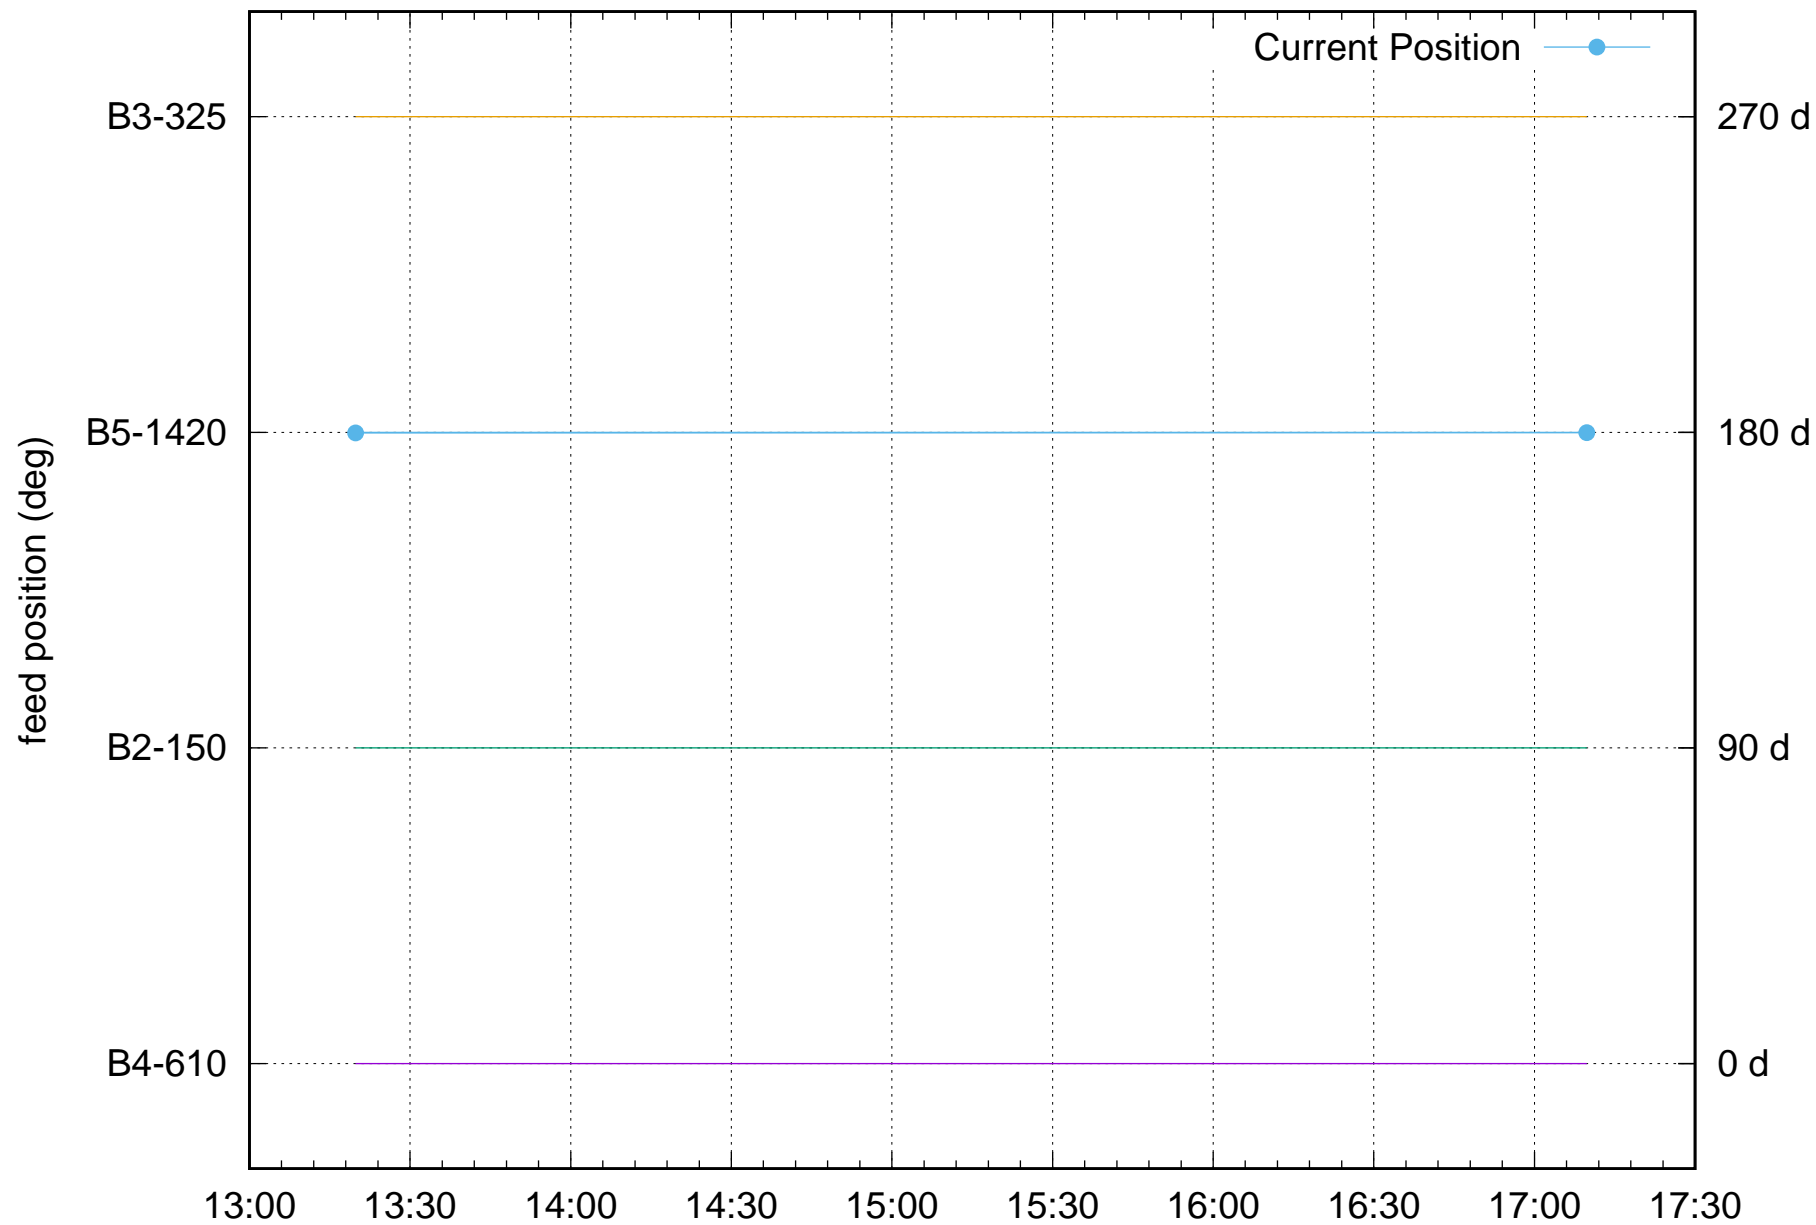

FPS Rotation position: S03-NEW-FPS fps₂0mar2022.log

FPS Rotation error: S03-NEW-FPS fps₂0mar2022.log

FPS Rotation position: S04-OLD-FPS fps₂0mar2022.log

FPS Rotation error: S04-OLD-FPS fps₂0mar2022.log

FPS Rotation position: S06-NEW-FPS fps₂0mar2022.log