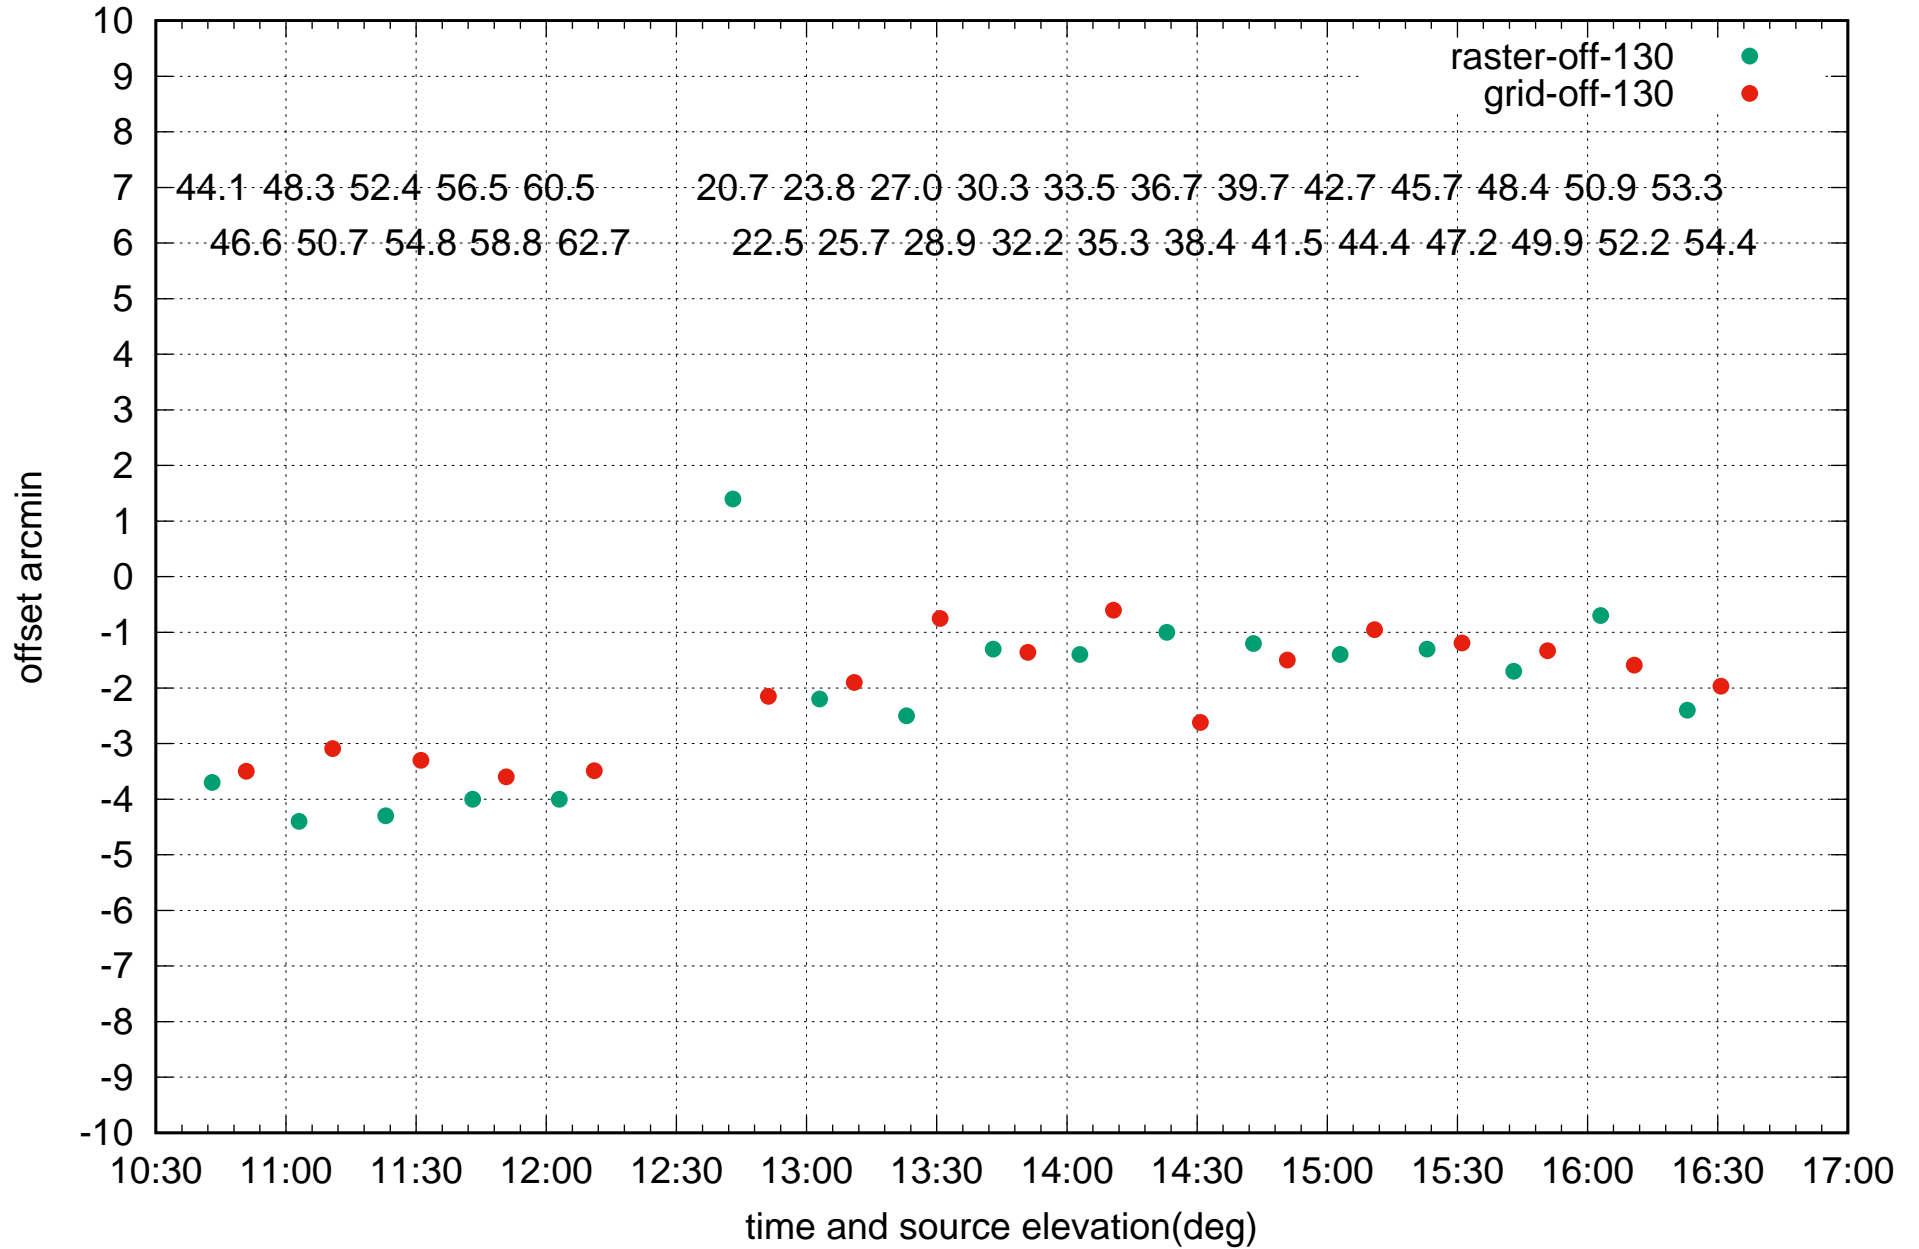

raster vs grid pntg E05 26Mar2021

raster vs grid pntg E06 26Mar2021

raster vs grid pntg E06 26Mar2021

raster vs grid pntg S01 26Mar2021

raster vs grid pntg S01 26Mar2021

raster vs grid pntg S02 26Mar2021

raster vs grid pntg S02 26Mar2021