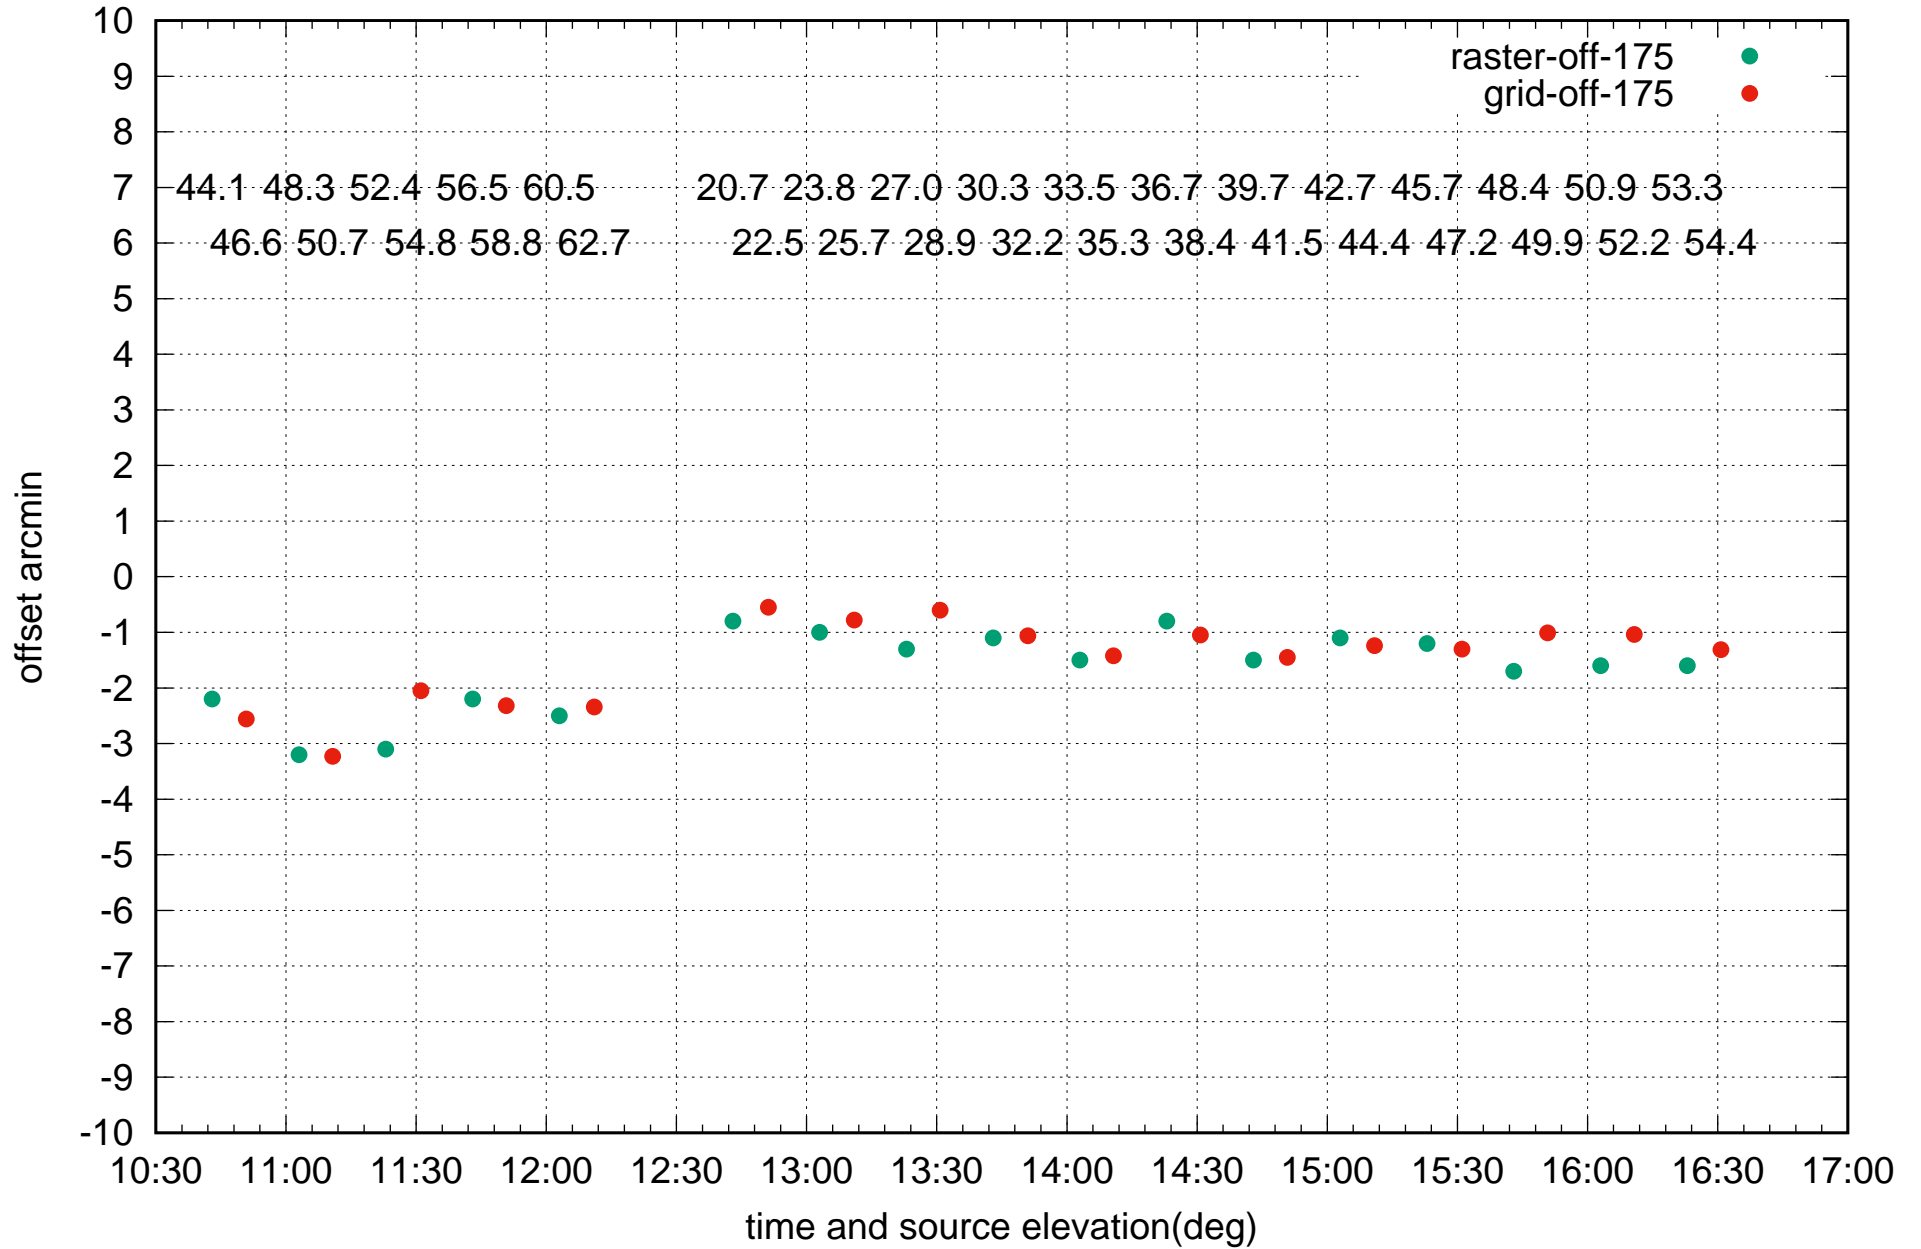

raster vs grid pntg S03 26Mar2021

raster vs grid pntg S03 26Mar2021

raster vs grid pntg S04 26Mar2021

raster vs grid pntg S04 26Mar2021

raster vs grid pntg S06 26Mar2021

raster vs grid pntg S06 26Mar2021

raster vs grid pngt W01 26Mar2021