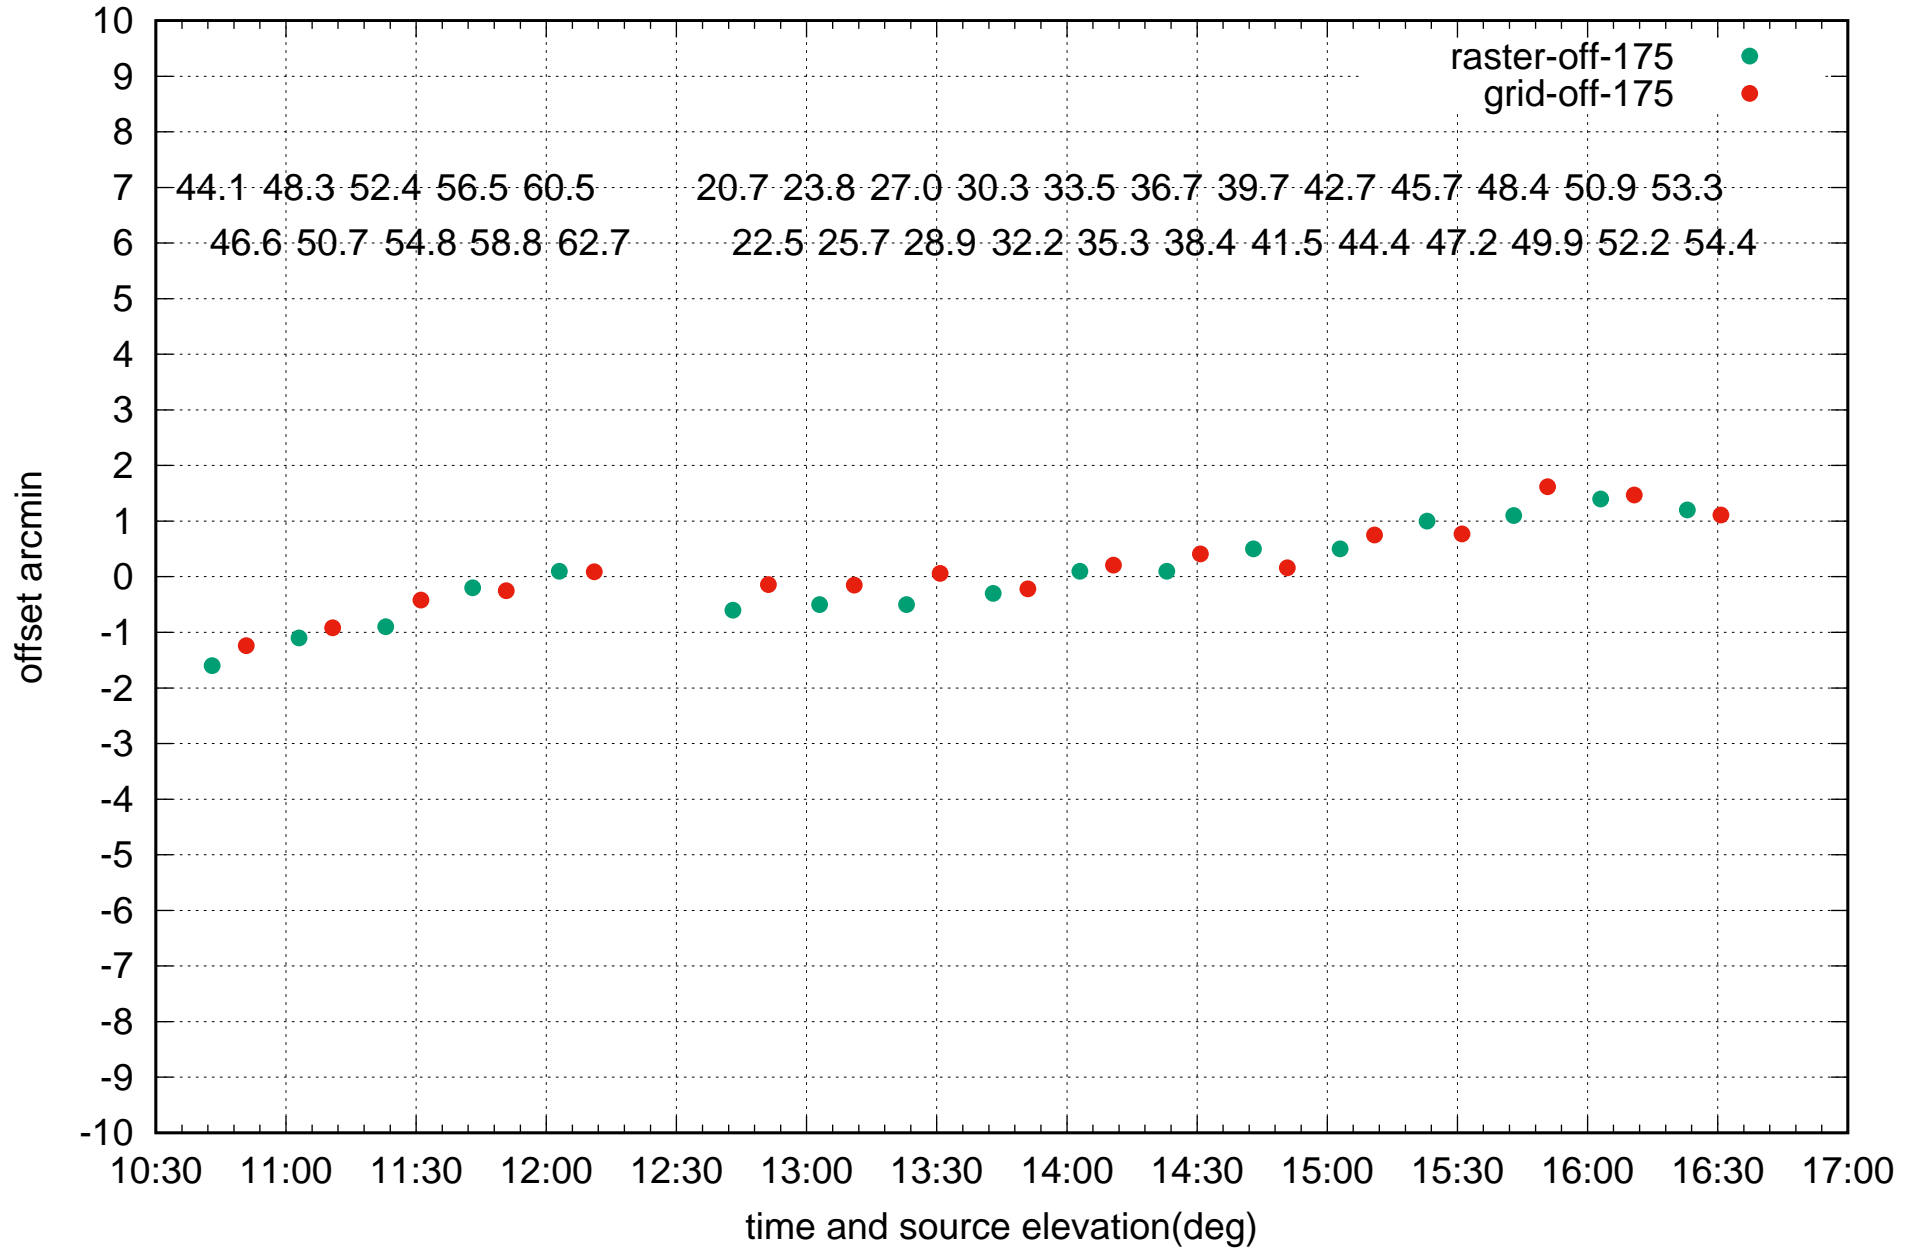

raster vs grid pntg S03 26Mar2021

raster vs grid pntg S03 26Mar2021

raster vs grid pntg S04 26Mar2021

raster vs grid pntg S04 26Mar2021

raster vs grid pntg S06 26Mar2021

raster vs grid pntg S06 26Mar2021

raster vs grid pngt W01 26Mar2021