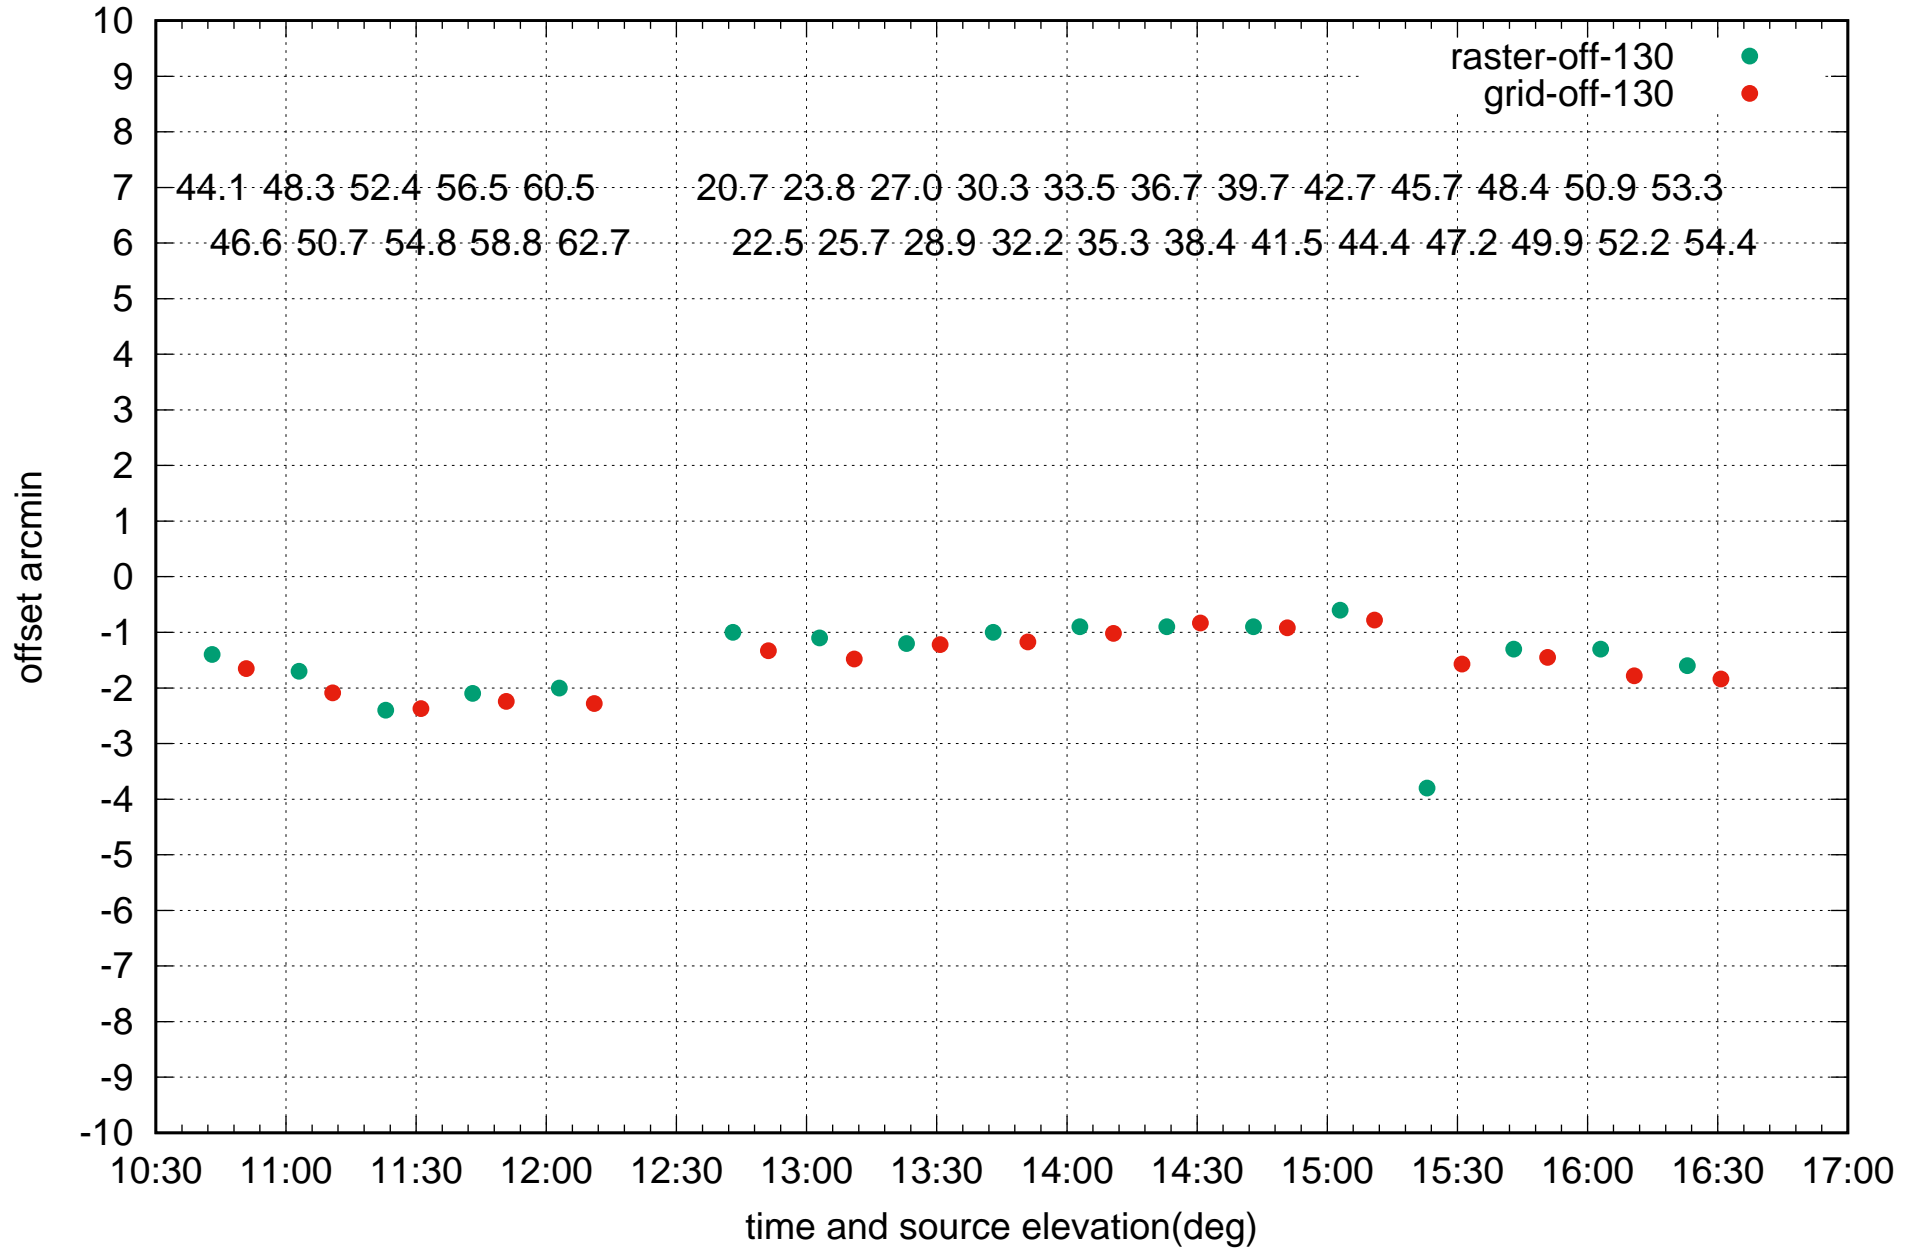

raster vs grid pntg S03 26Mar2021

raster vs grid pntg S03 26Mar2021

raster vs grid pntg S04 26Mar2021

raster vs grid pntg S04 26Mar2021

raster vs grid pntg S06 26Mar2021

raster vs grid pntg S06 26Mar2021

raster vs grid pngt W01 26Mar2021