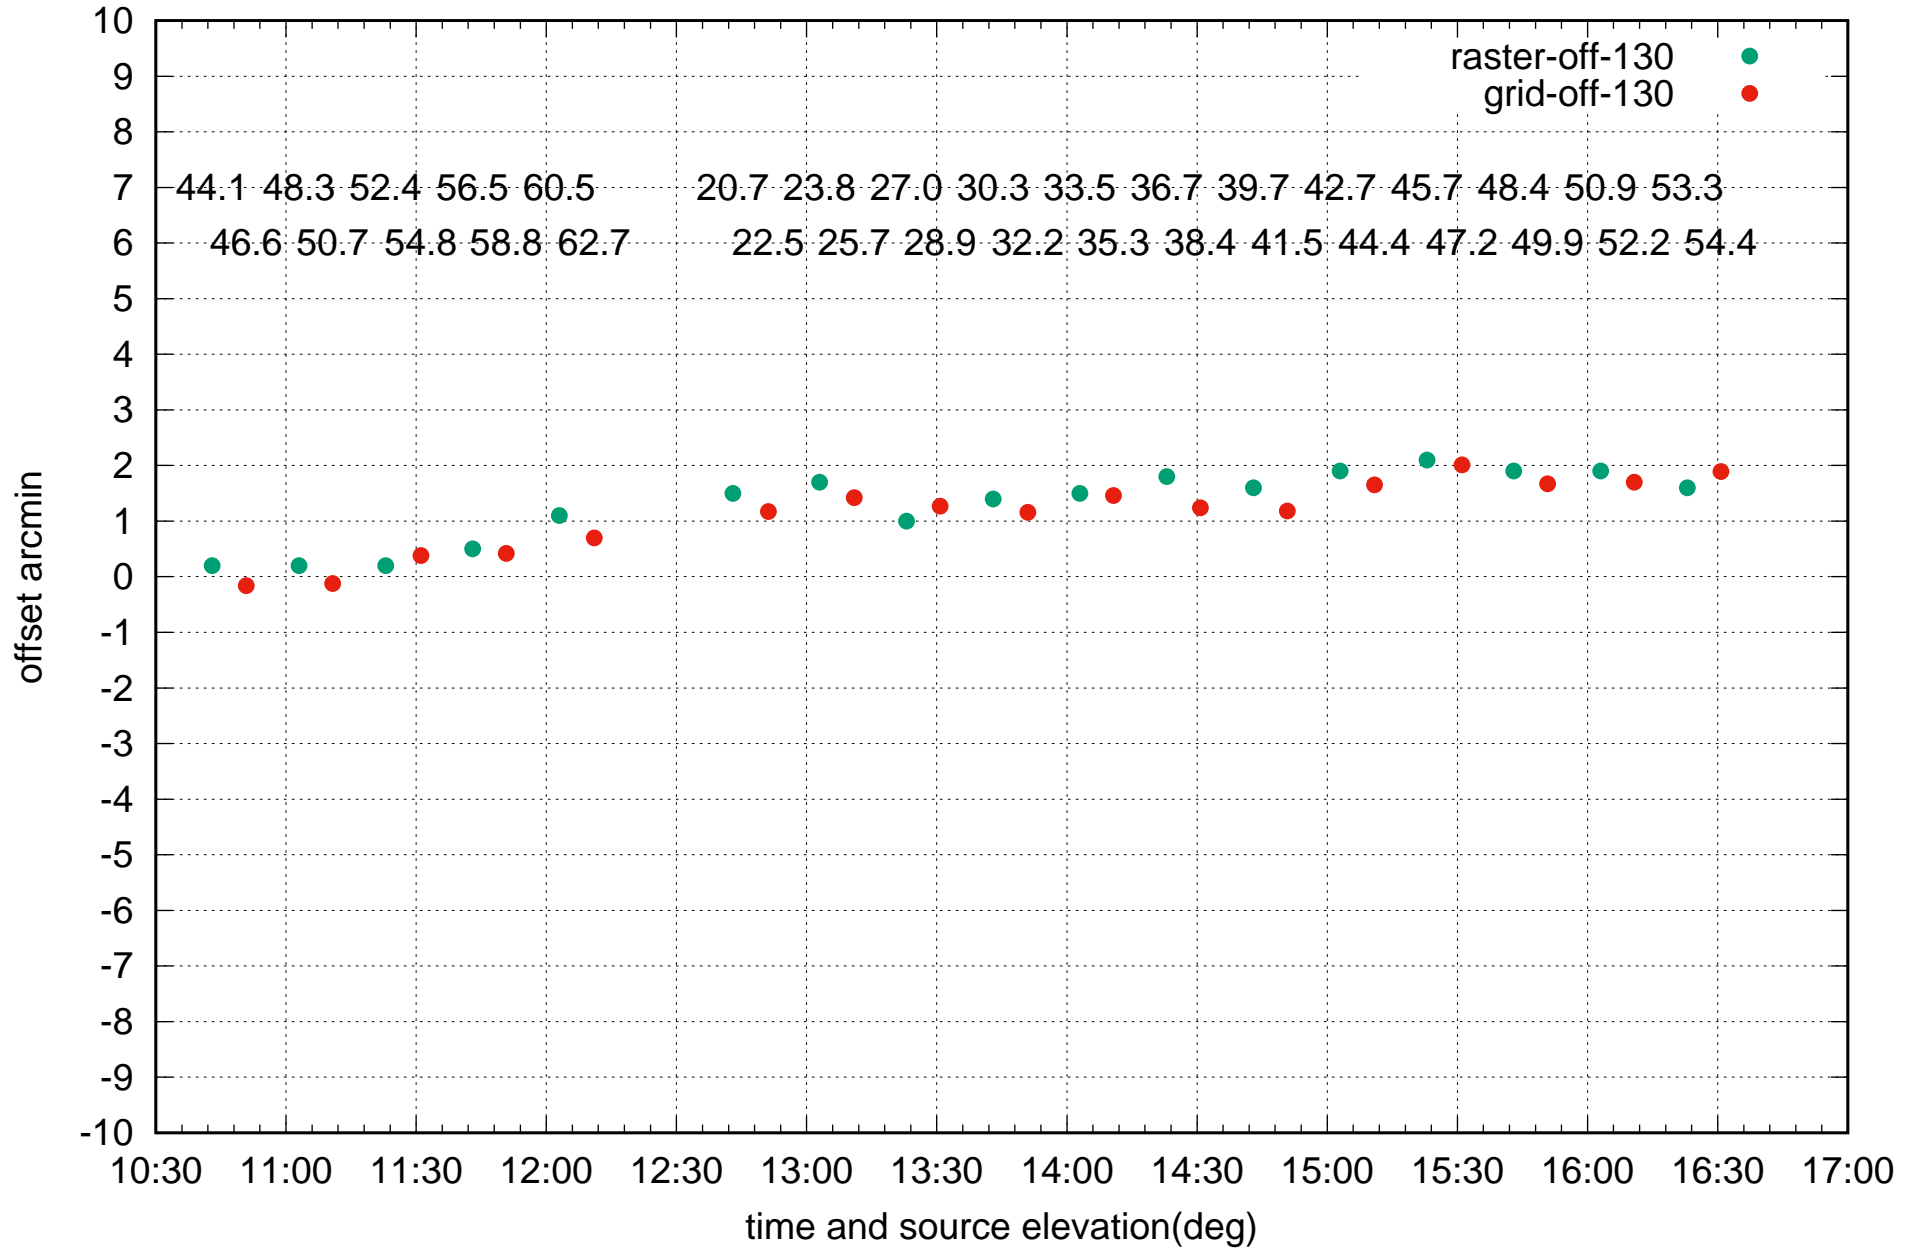

raster vs grid pngt W02 26Mar2021

raster vs grid pngt W02 26Mar2021