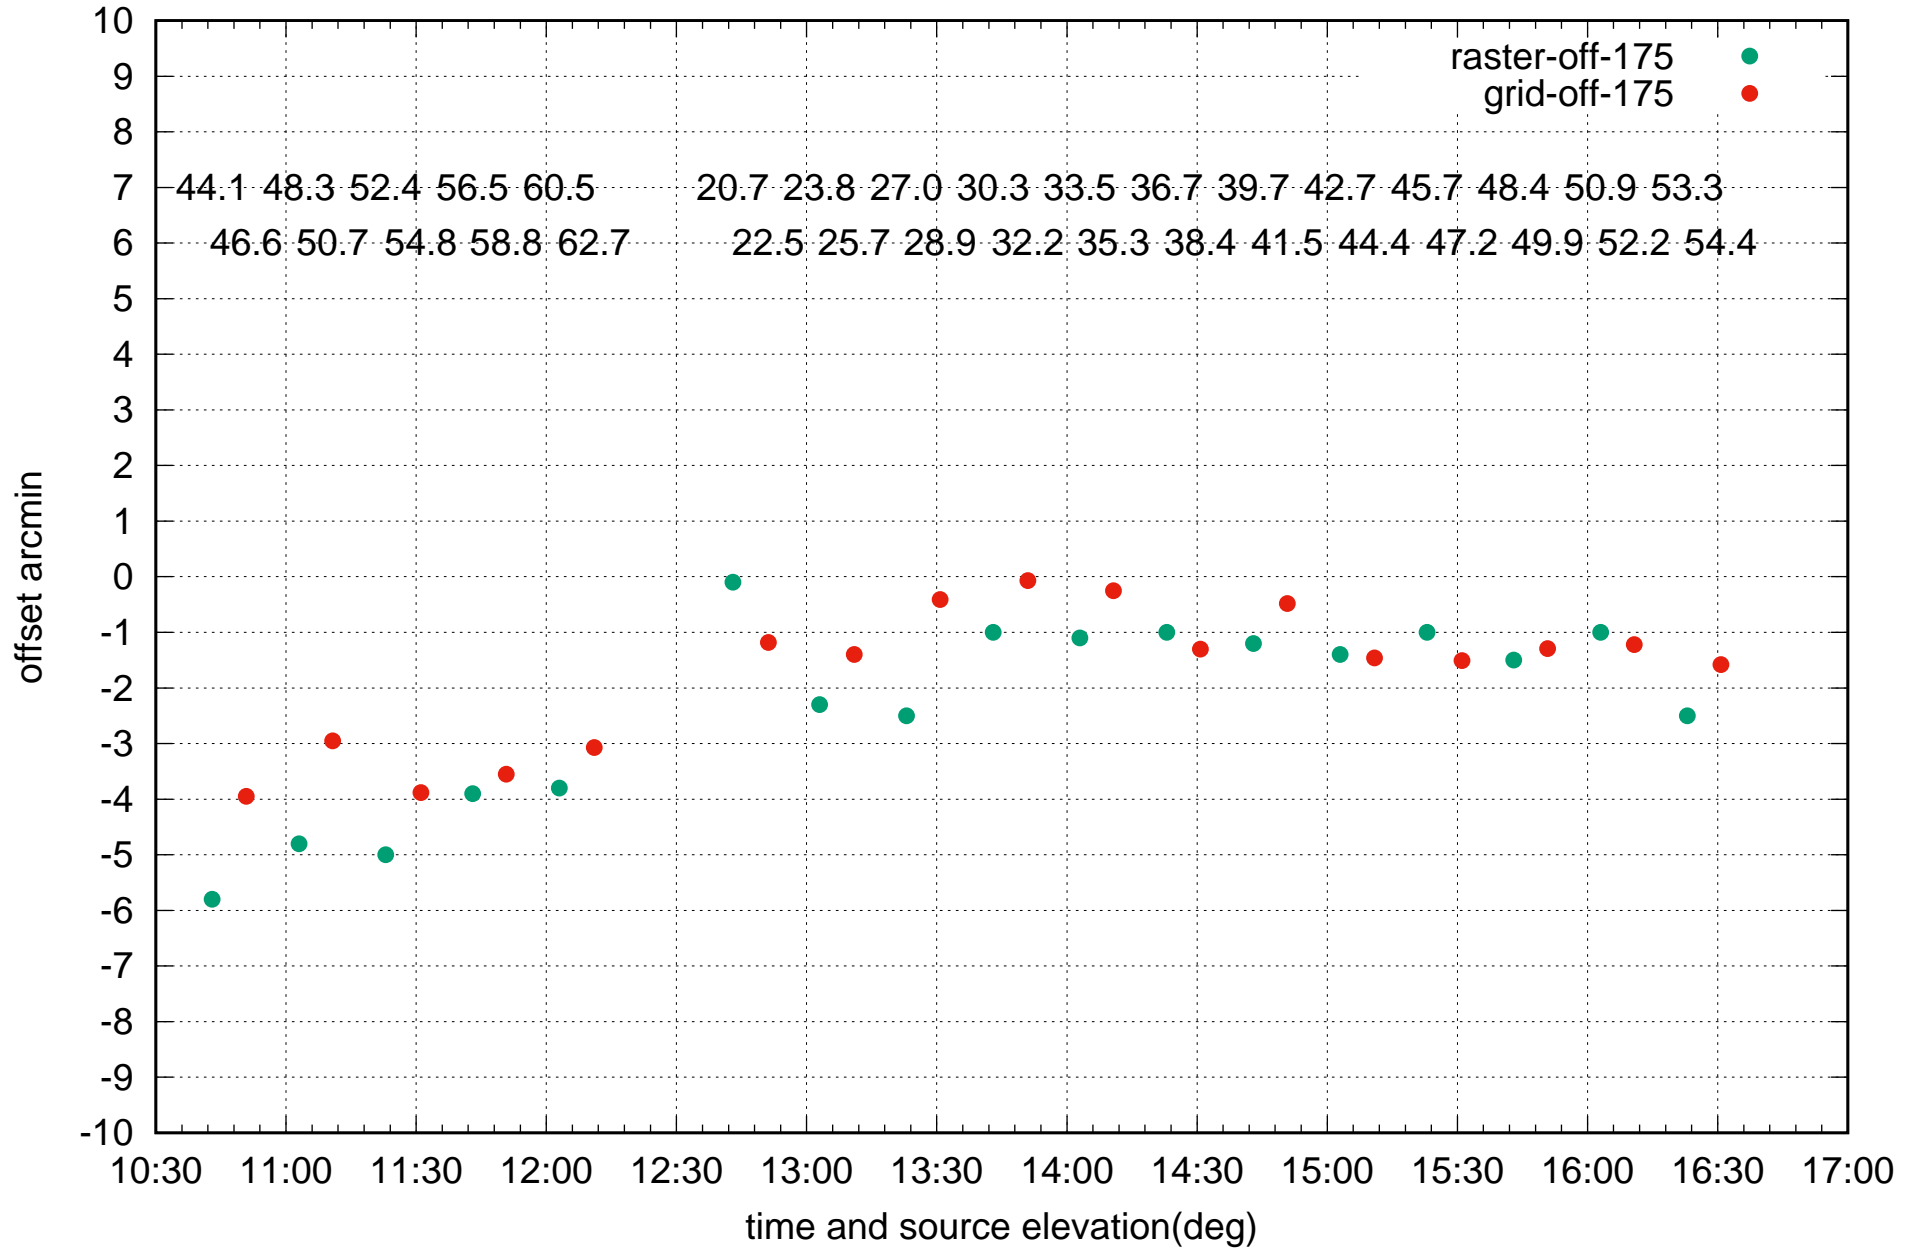

raster vs grid pntg E05 26Mar2021

raster vs grid pntg E06 26Mar2021

raster vs grid pntg E06 26Mar2021

raster vs grid pntg S01 26Mar2021

raster vs grid pntg S01 26Mar2021

raster vs grid pntg S02 26Mar2021

raster vs grid pntg S02 26Mar2021