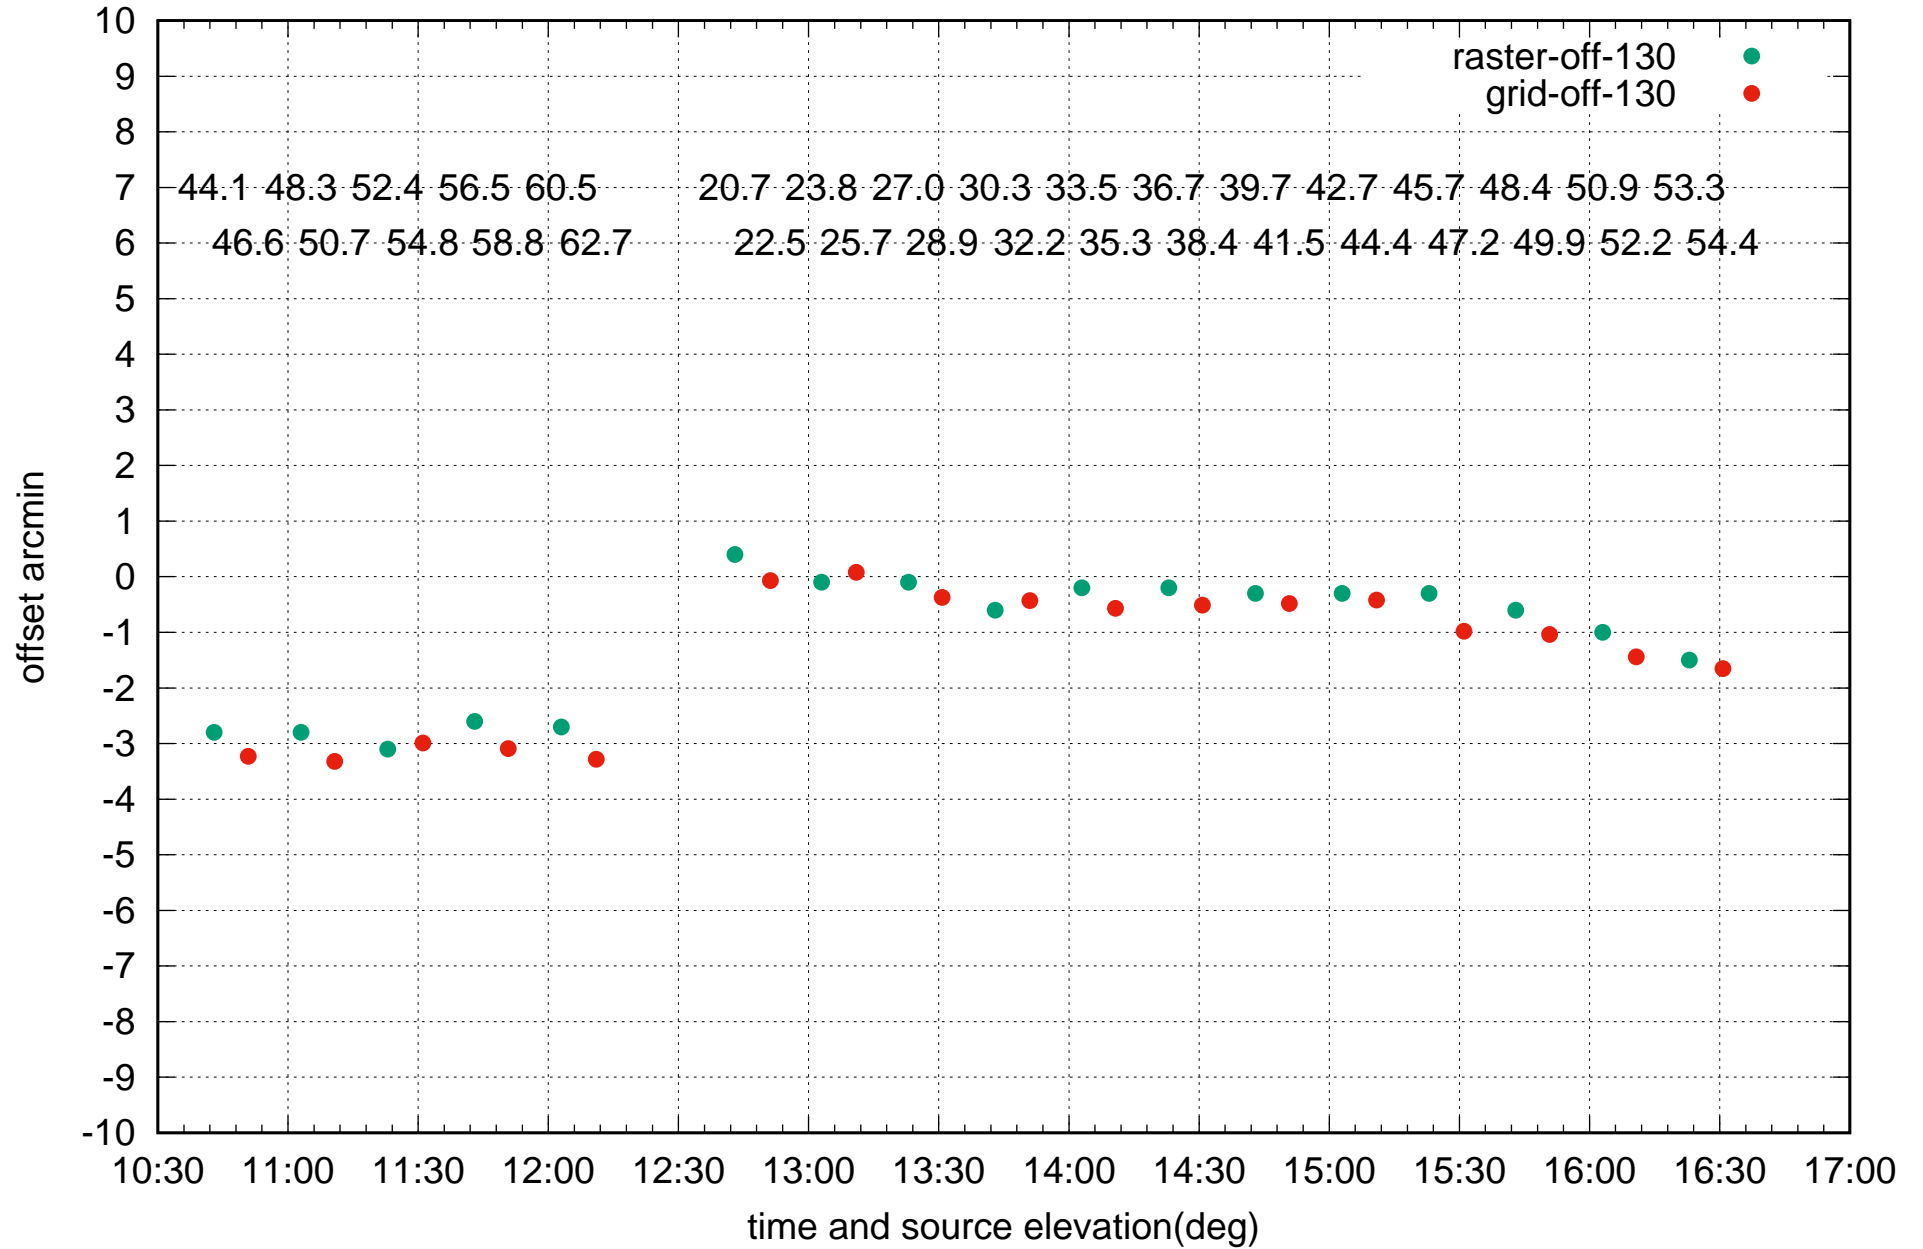

raster vs grid pngt W01 26Mar2021

raster vs grid pngt W02 26Mar2021

raster vs grid pngt W02 26Mar2021

raster vs grid png W03 26Mar2021

raster vs grid pngt W03 26Mar2021

raster vs grid pngt W04 26Mar2021

raster vs grid pngt W04 26Mar2021

raster vs grid pngt W05 26Mar2021

raster vs grid pngt W05 26Mar2021

raster vs grid pngt W06 26Mar2021

raster vs grid pngt W06 26Mar2021