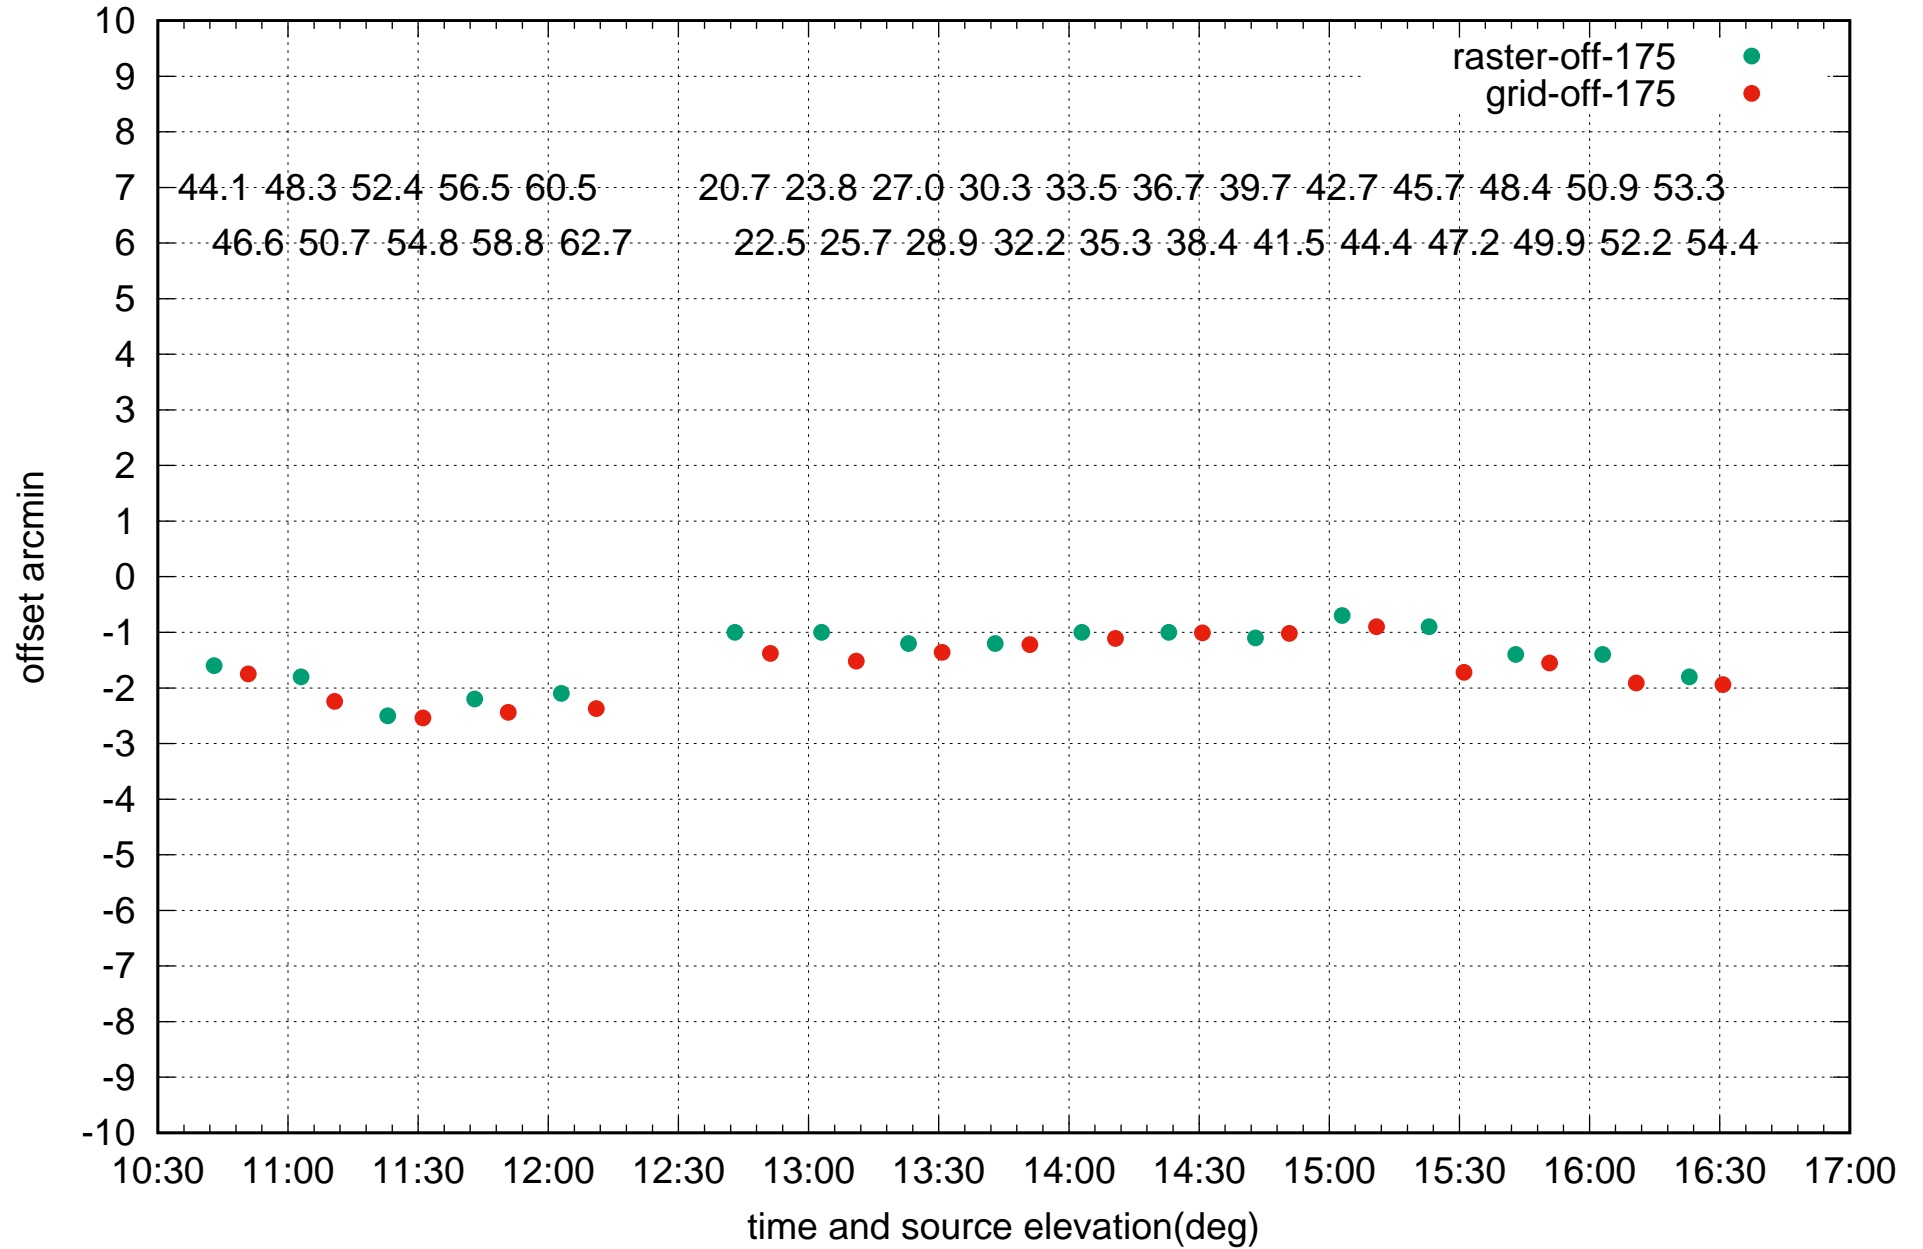

raster vs grid pngt W02 26Mar2021

raster vs grid pngt W01 26Mar2021