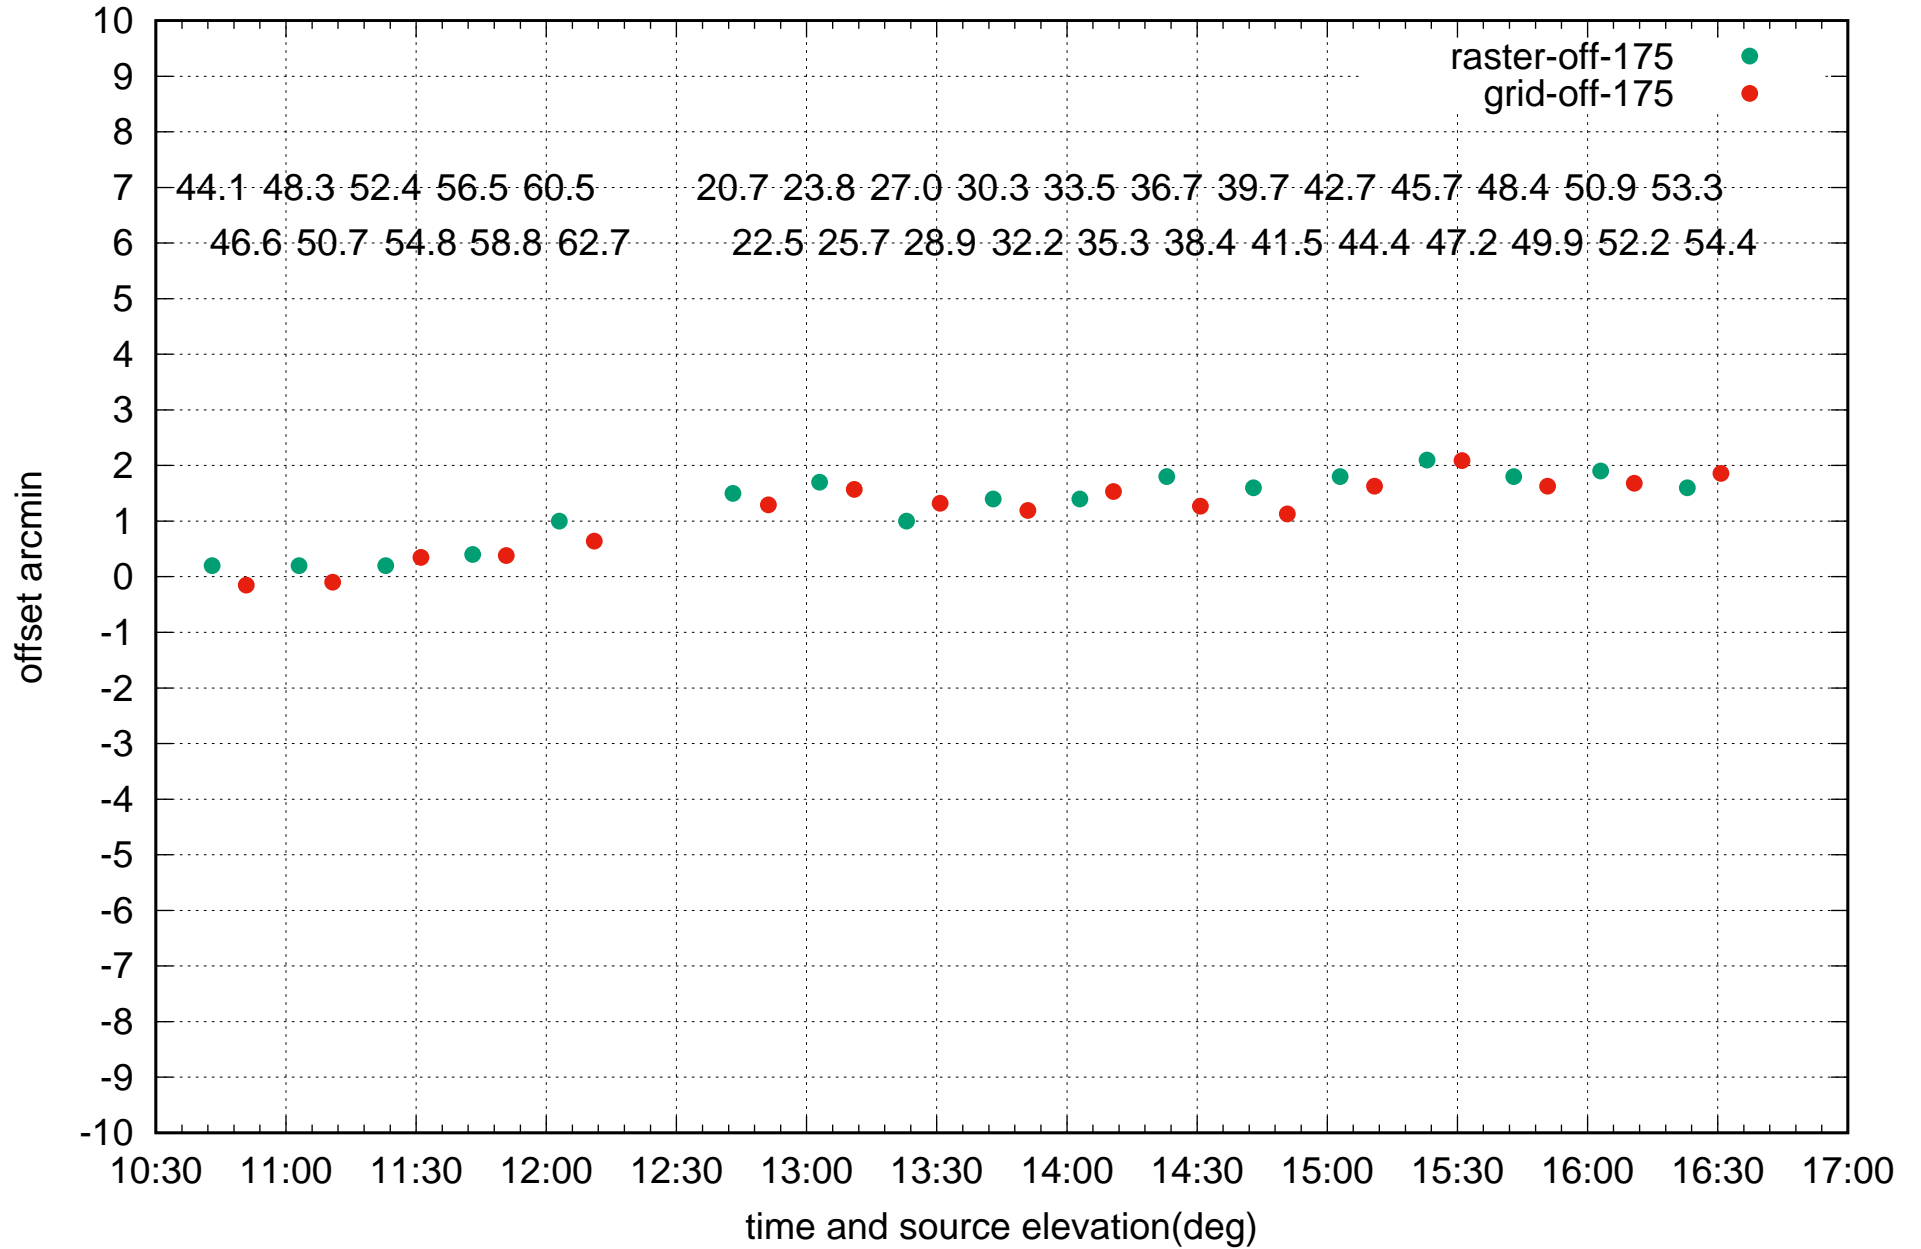

raster vs grid png W03 26Mar2021

raster vs grid pngt W02 26Mar2021