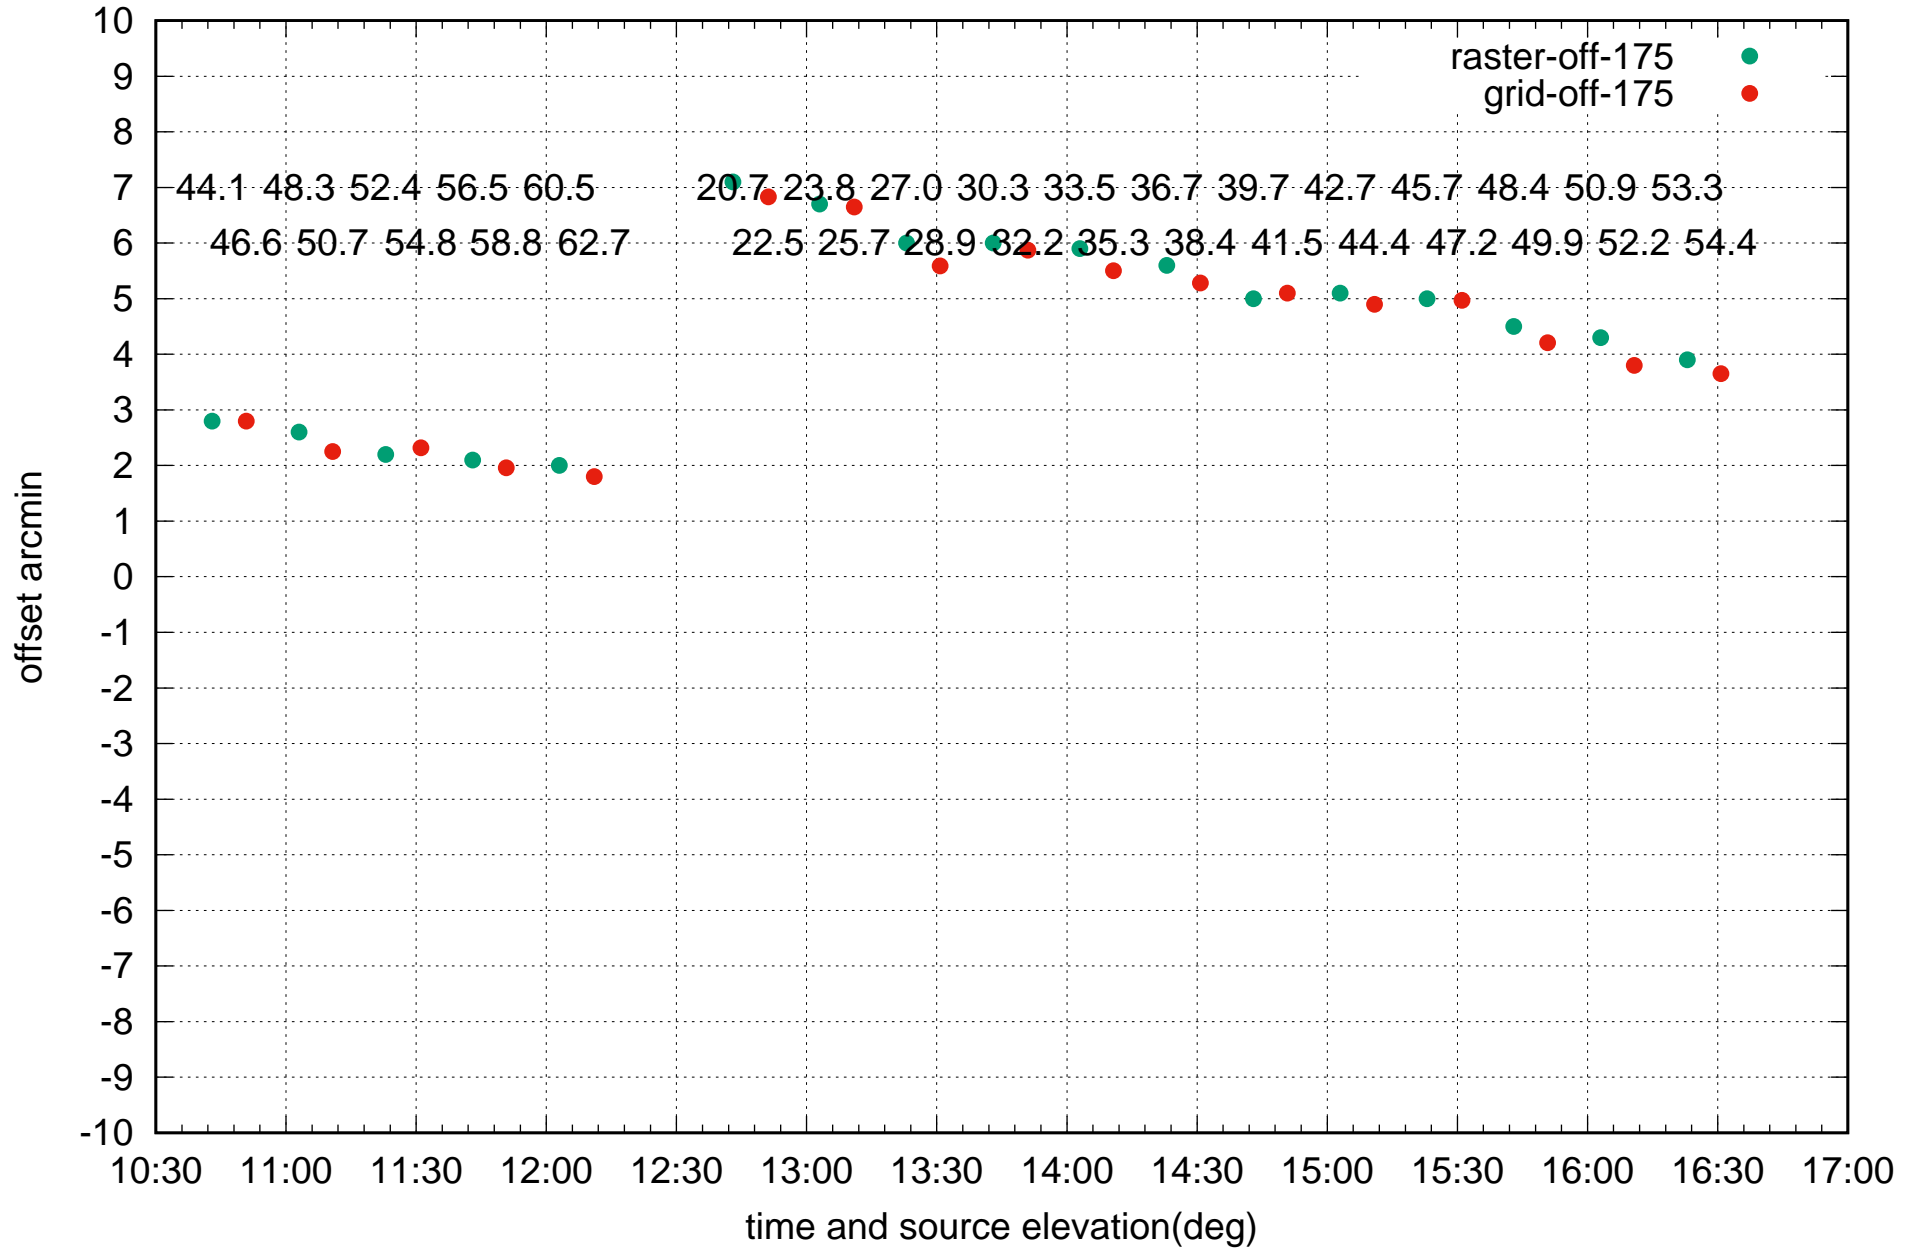

raster vs grid pntg C11 26Mar2021

raster vs grid pntg C12 26Mar2021

raster vs grid pntg C12 26Mar2021

raster vs grid pntg C13 26Mar2021

raster vs grid pntg C13 26Mar2021

raster vs grid pntg C14 26Mar2021

raster vs grid pntg C14 26Mar2021