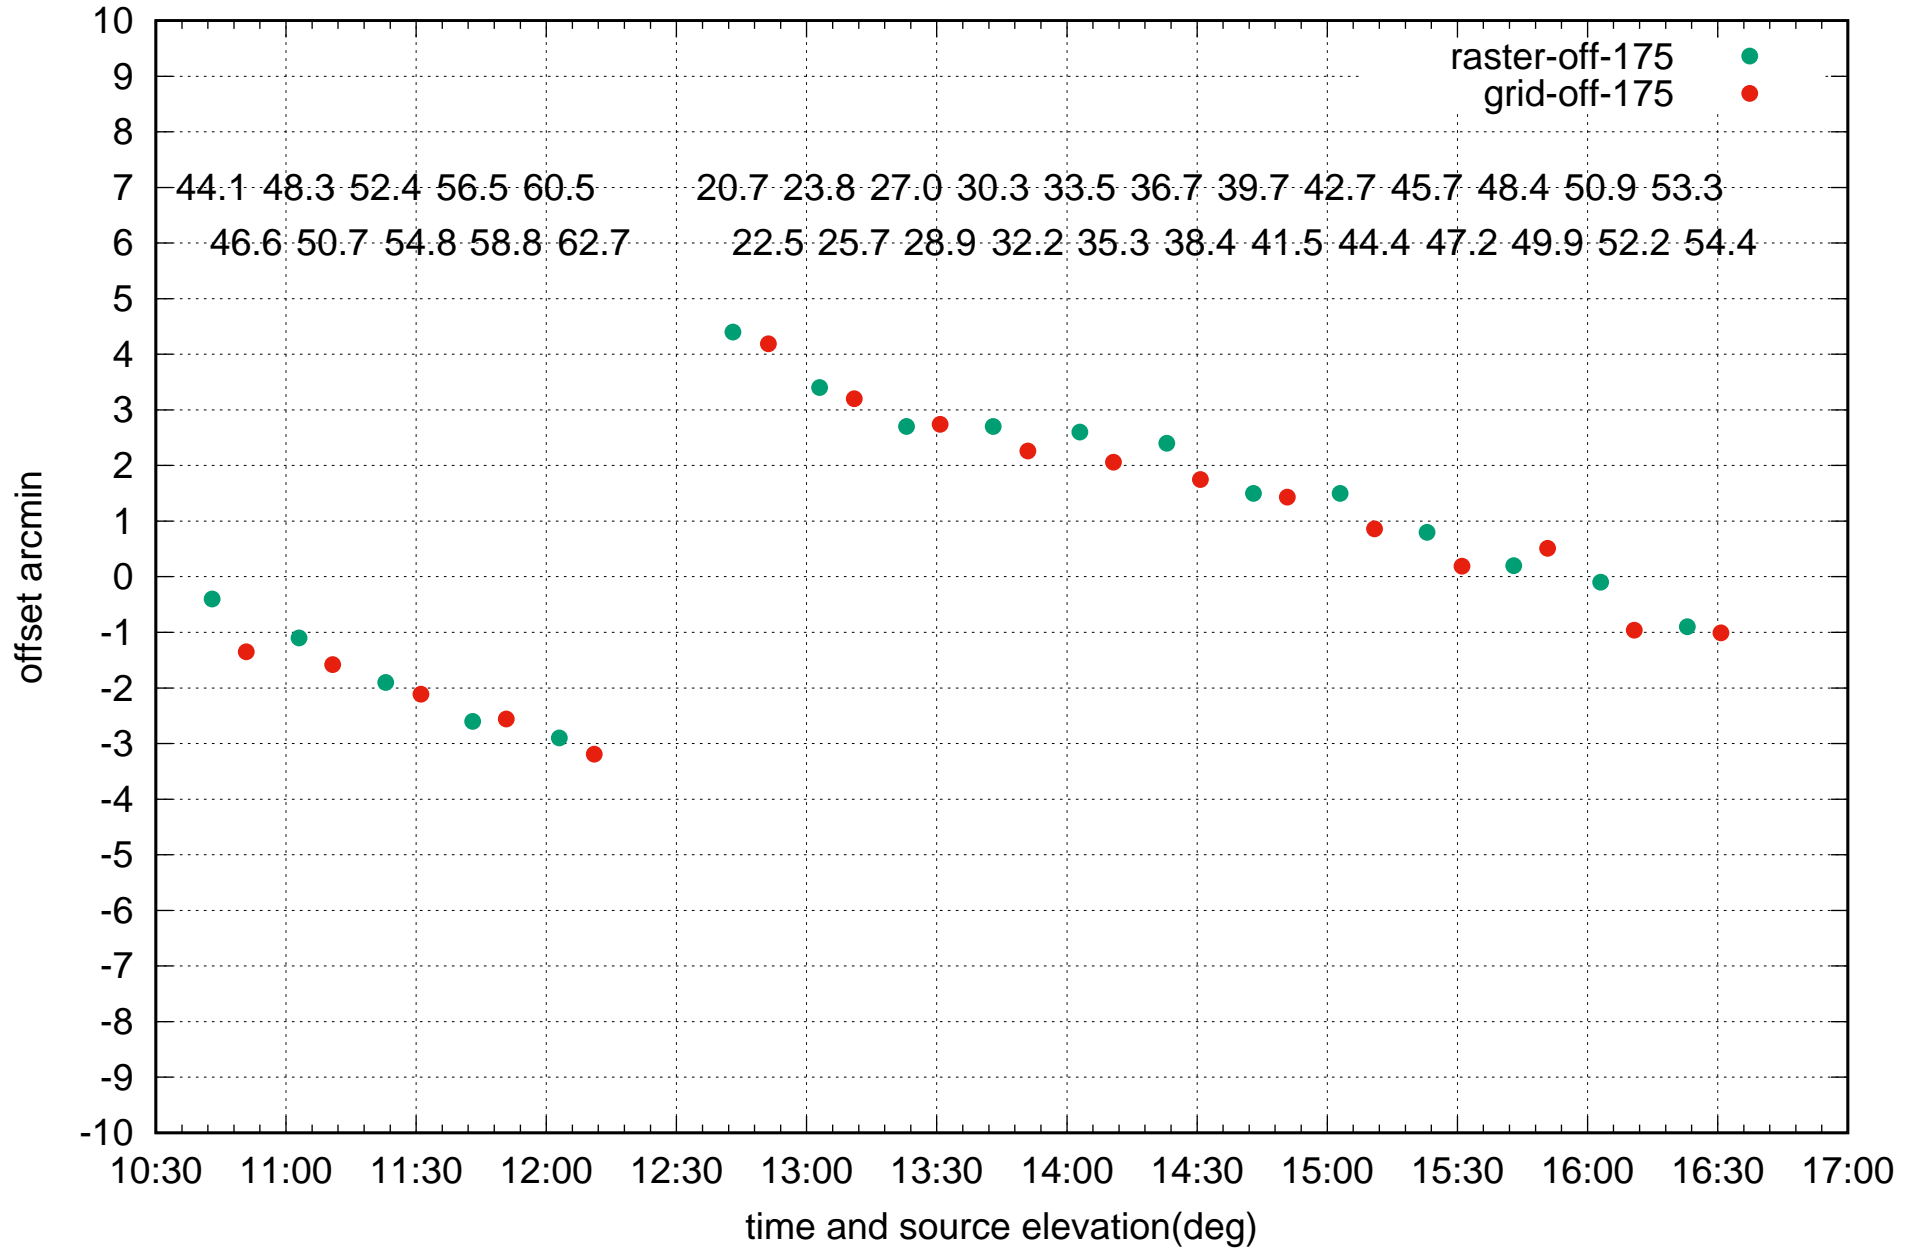

raster vs grid pntg E05 26Mar2021

raster vs grid pntg E06 26Mar2021

raster vs grid pntg E06 26Mar2021

raster vs grid pntg S01 26Mar2021

raster vs grid pntg S01 26Mar2021

raster vs grid pntg S02 26Mar2021

raster vs grid pntg S02 26Mar2021