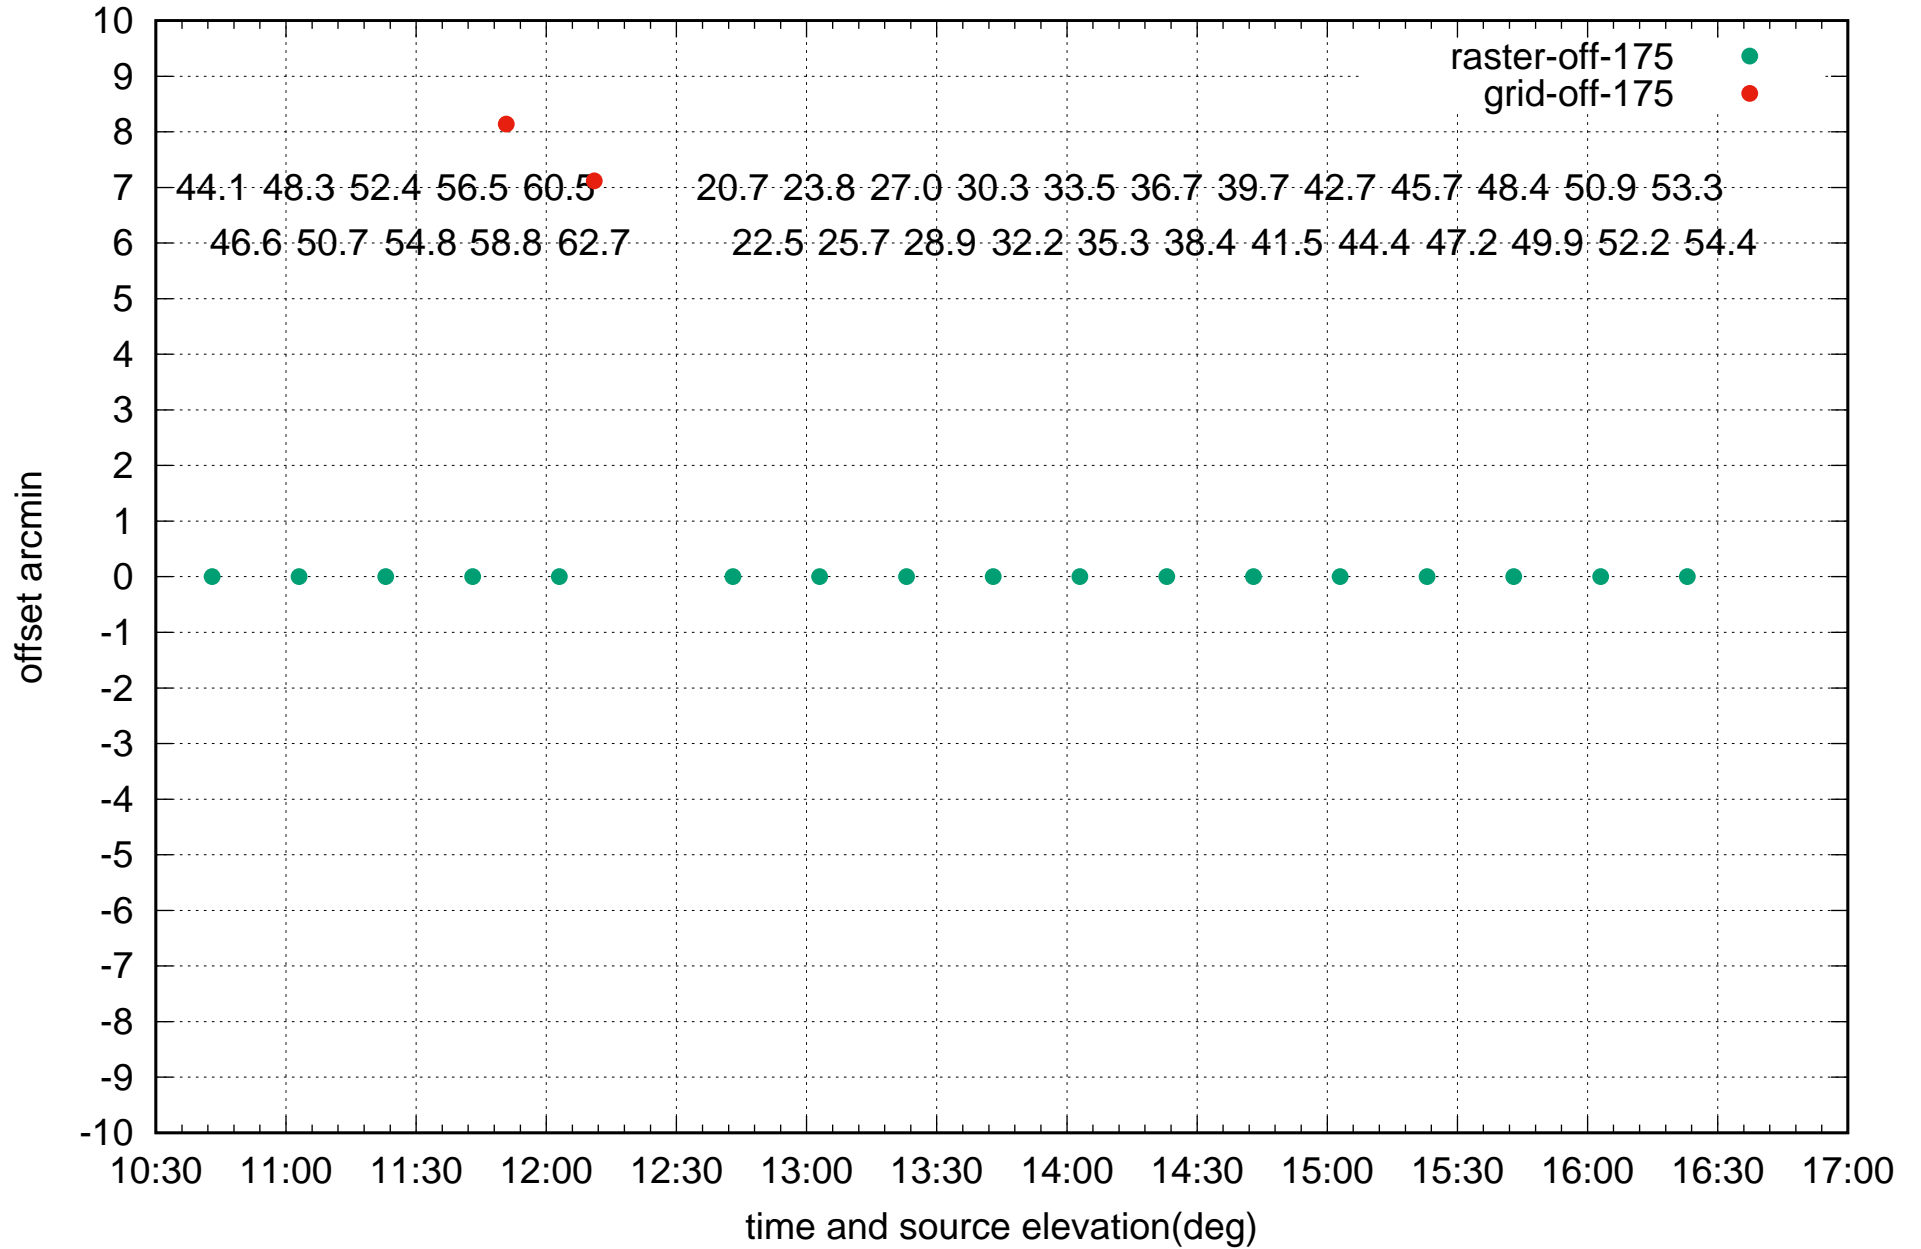

raster vs grid pntg S04 26Mar2021

raster vs grid pntg S03 26Mar2021