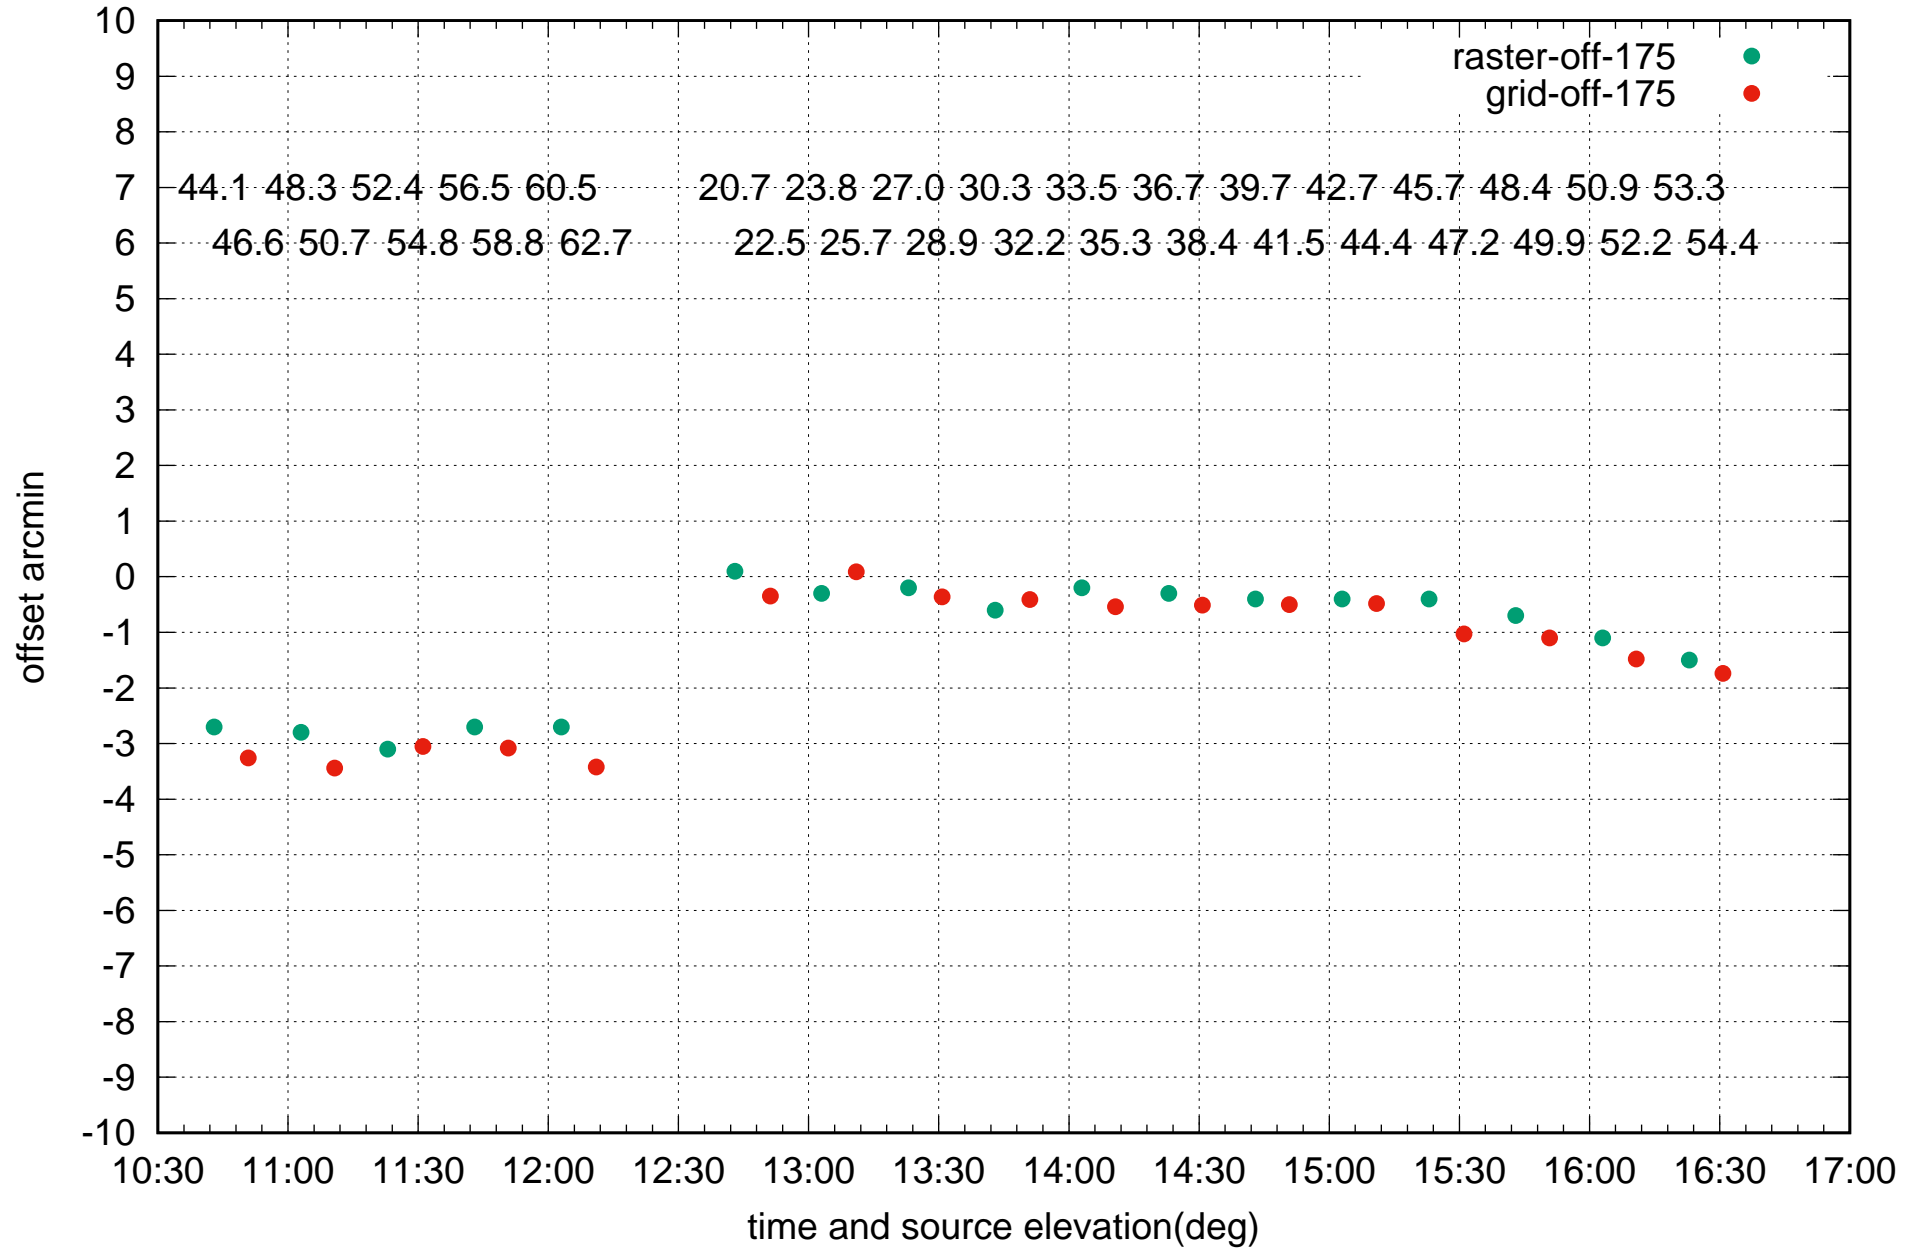

raster vs grid pngt W01 26Mar2021

raster vs grid pngt W02 26Mar2021

raster vs grid pngt W02 26Mar2021

raster vs grid png W03 26Mar2021

raster vs grid pngt W03 26Mar2021

raster vs grid pngt W04 26Mar2021

raster vs grid pngt W04 26Mar2021

raster vs grid pngt W05 26Mar2021

raster vs grid pngt W05 26Mar2021

raster vs grid pngt W06 26Mar2021

raster vs grid pngt W06 26Mar2021