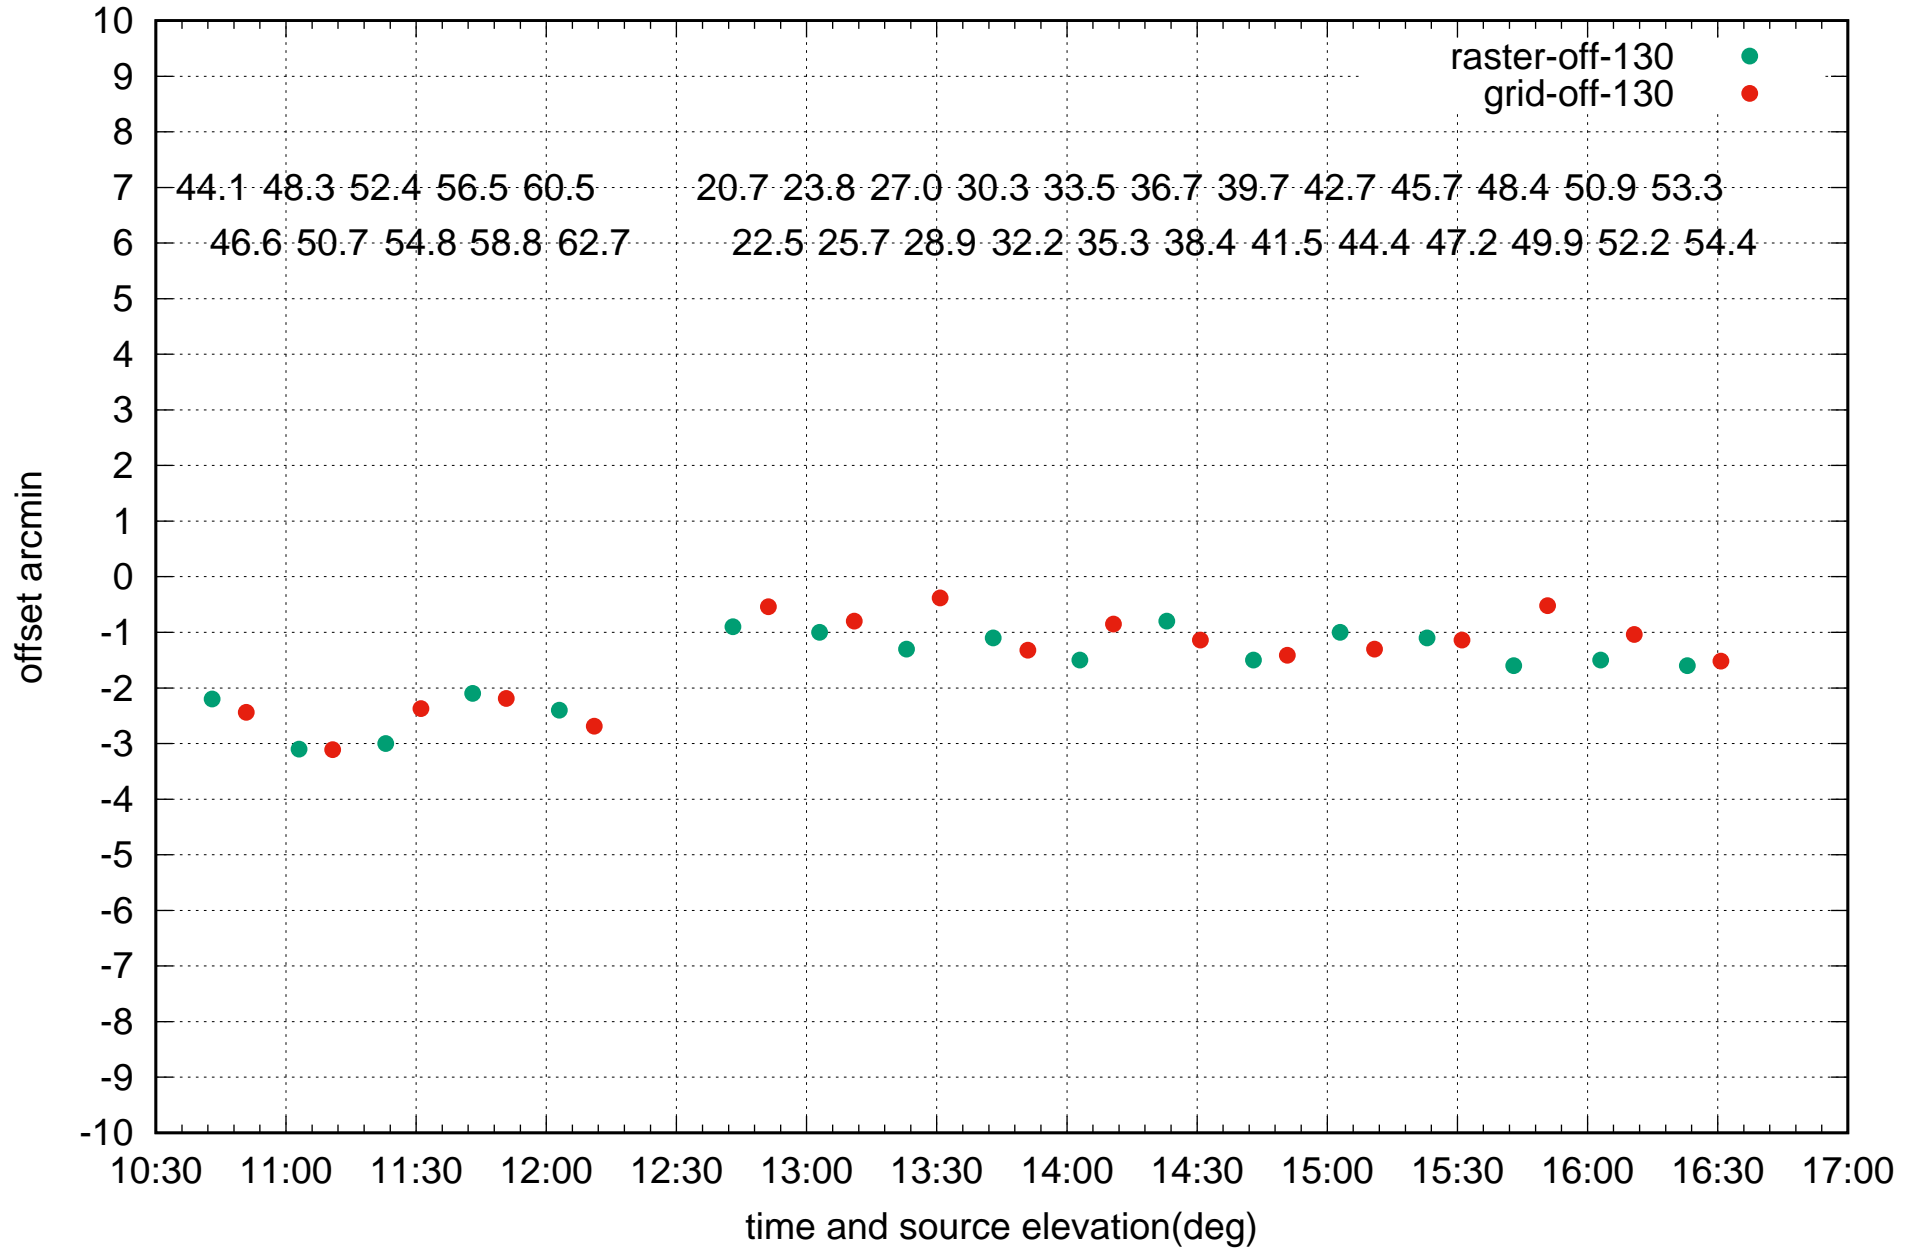

raster vs grid pntg S03 26Mar2021

raster vs grid pntg S03 26Mar2021

raster vs grid pntg S04 26Mar2021

raster vs grid pntg S04 26Mar2021

raster vs grid pntg S06 26Mar2021

raster vs grid pntg S06 26Mar2021

raster vs grid pngt W01 26Mar2021