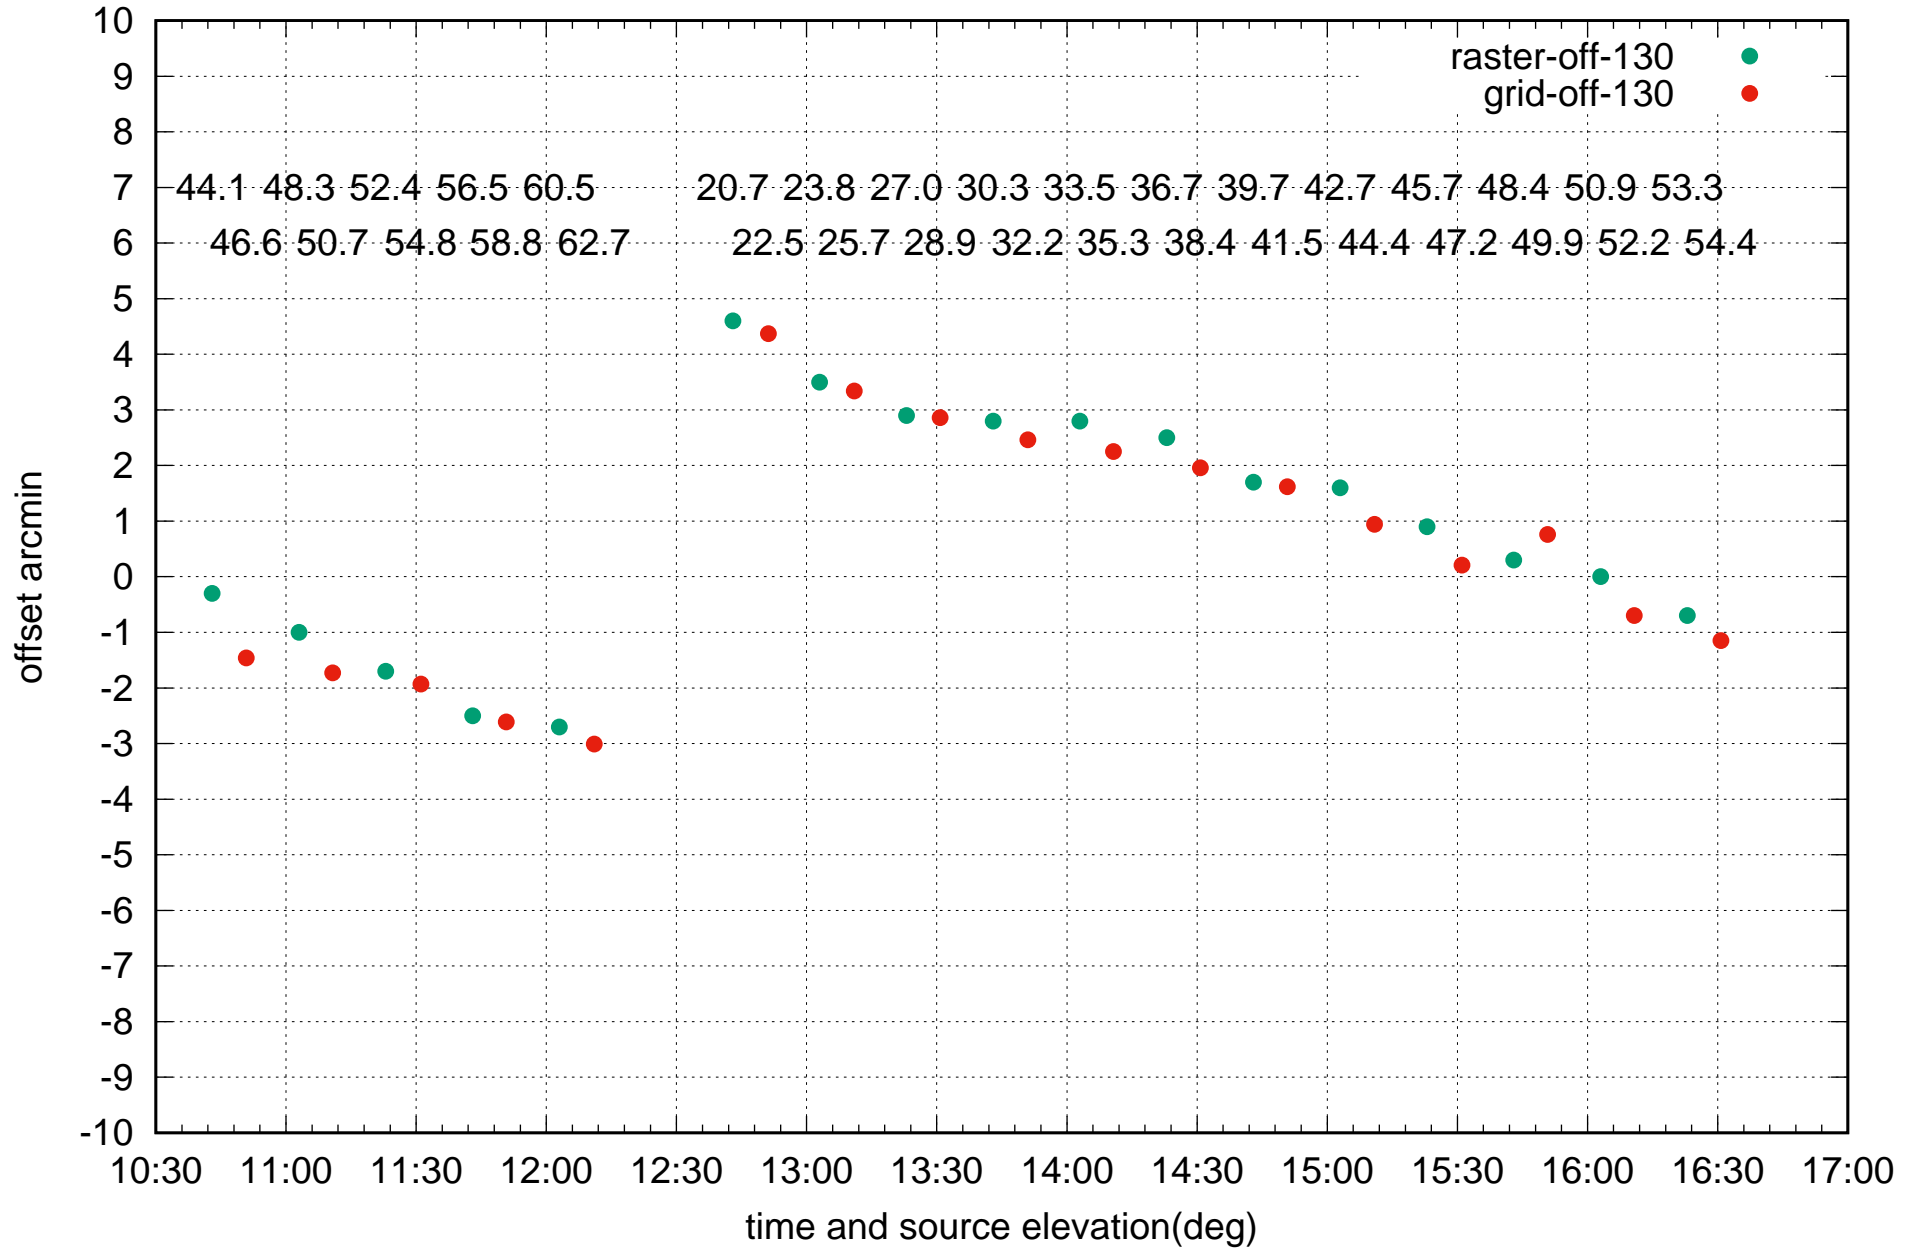

raster vs grid pntg E05 26Mar2021

raster vs grid pntg E06 26Mar2021

raster vs grid pntg E06 26Mar2021

raster vs grid pntg S01 26Mar2021

raster vs grid pntg S01 26Mar2021

raster vs grid pntg S02 26Mar2021

raster vs grid pntg S02 26Mar2021