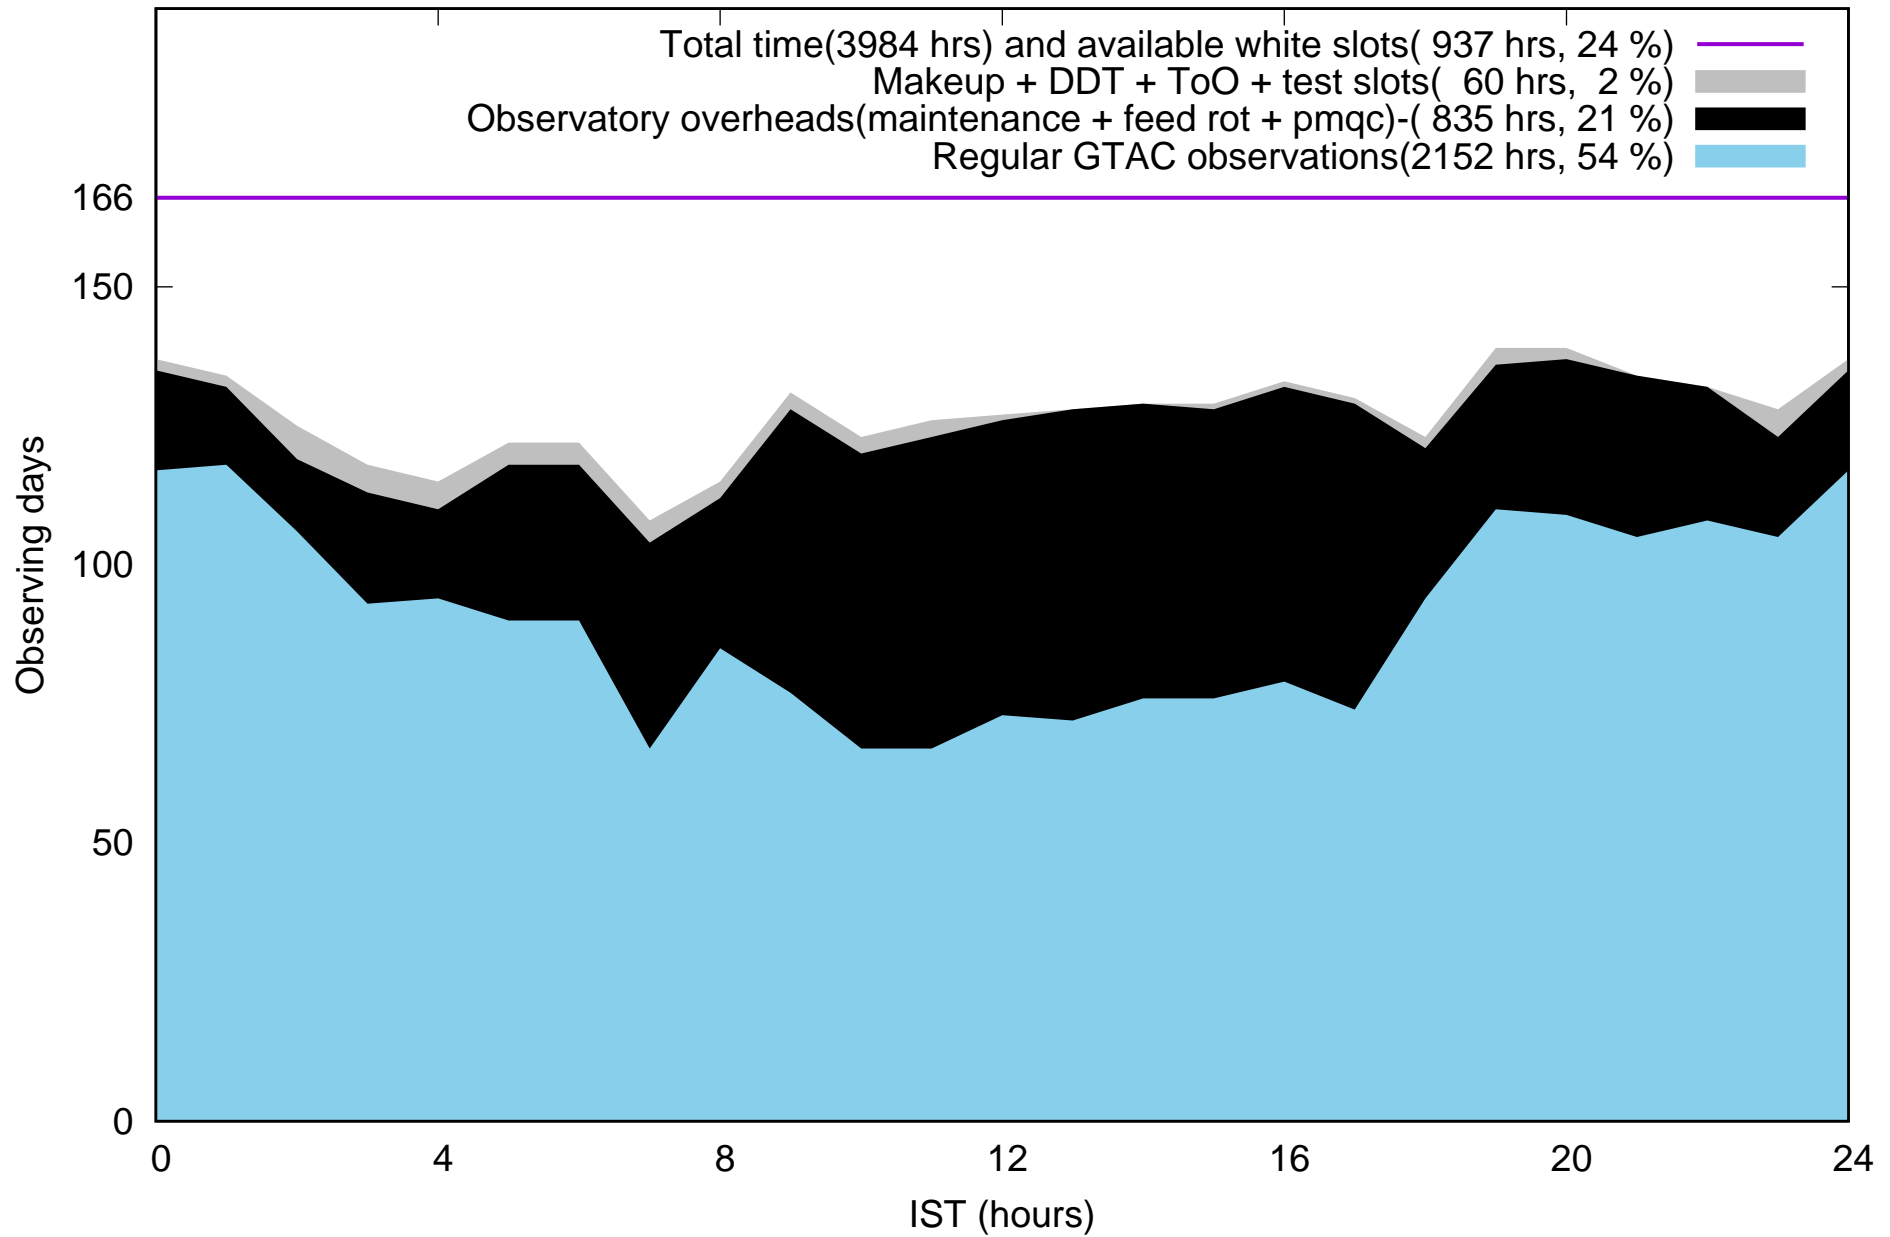

Time(LST) statistics for the cycle # 48 (17Apr2025 - 29Sep2025), 166 days (as on 30Sep2025)

Time(IST) statistics for the cycle # 48 (17Apr2025 - 29Sep2025), 166 days (as on 15Apr2025)

Time(LST) statistics for the cycle # 48 (17Apr2025 - 29Sep2025), 166 days (as on 15Apr2025)

Time(LST) availability for the cycle # 48 (17Apr2025 - 29Sep2025), 166 days (as on 15Dec2024)