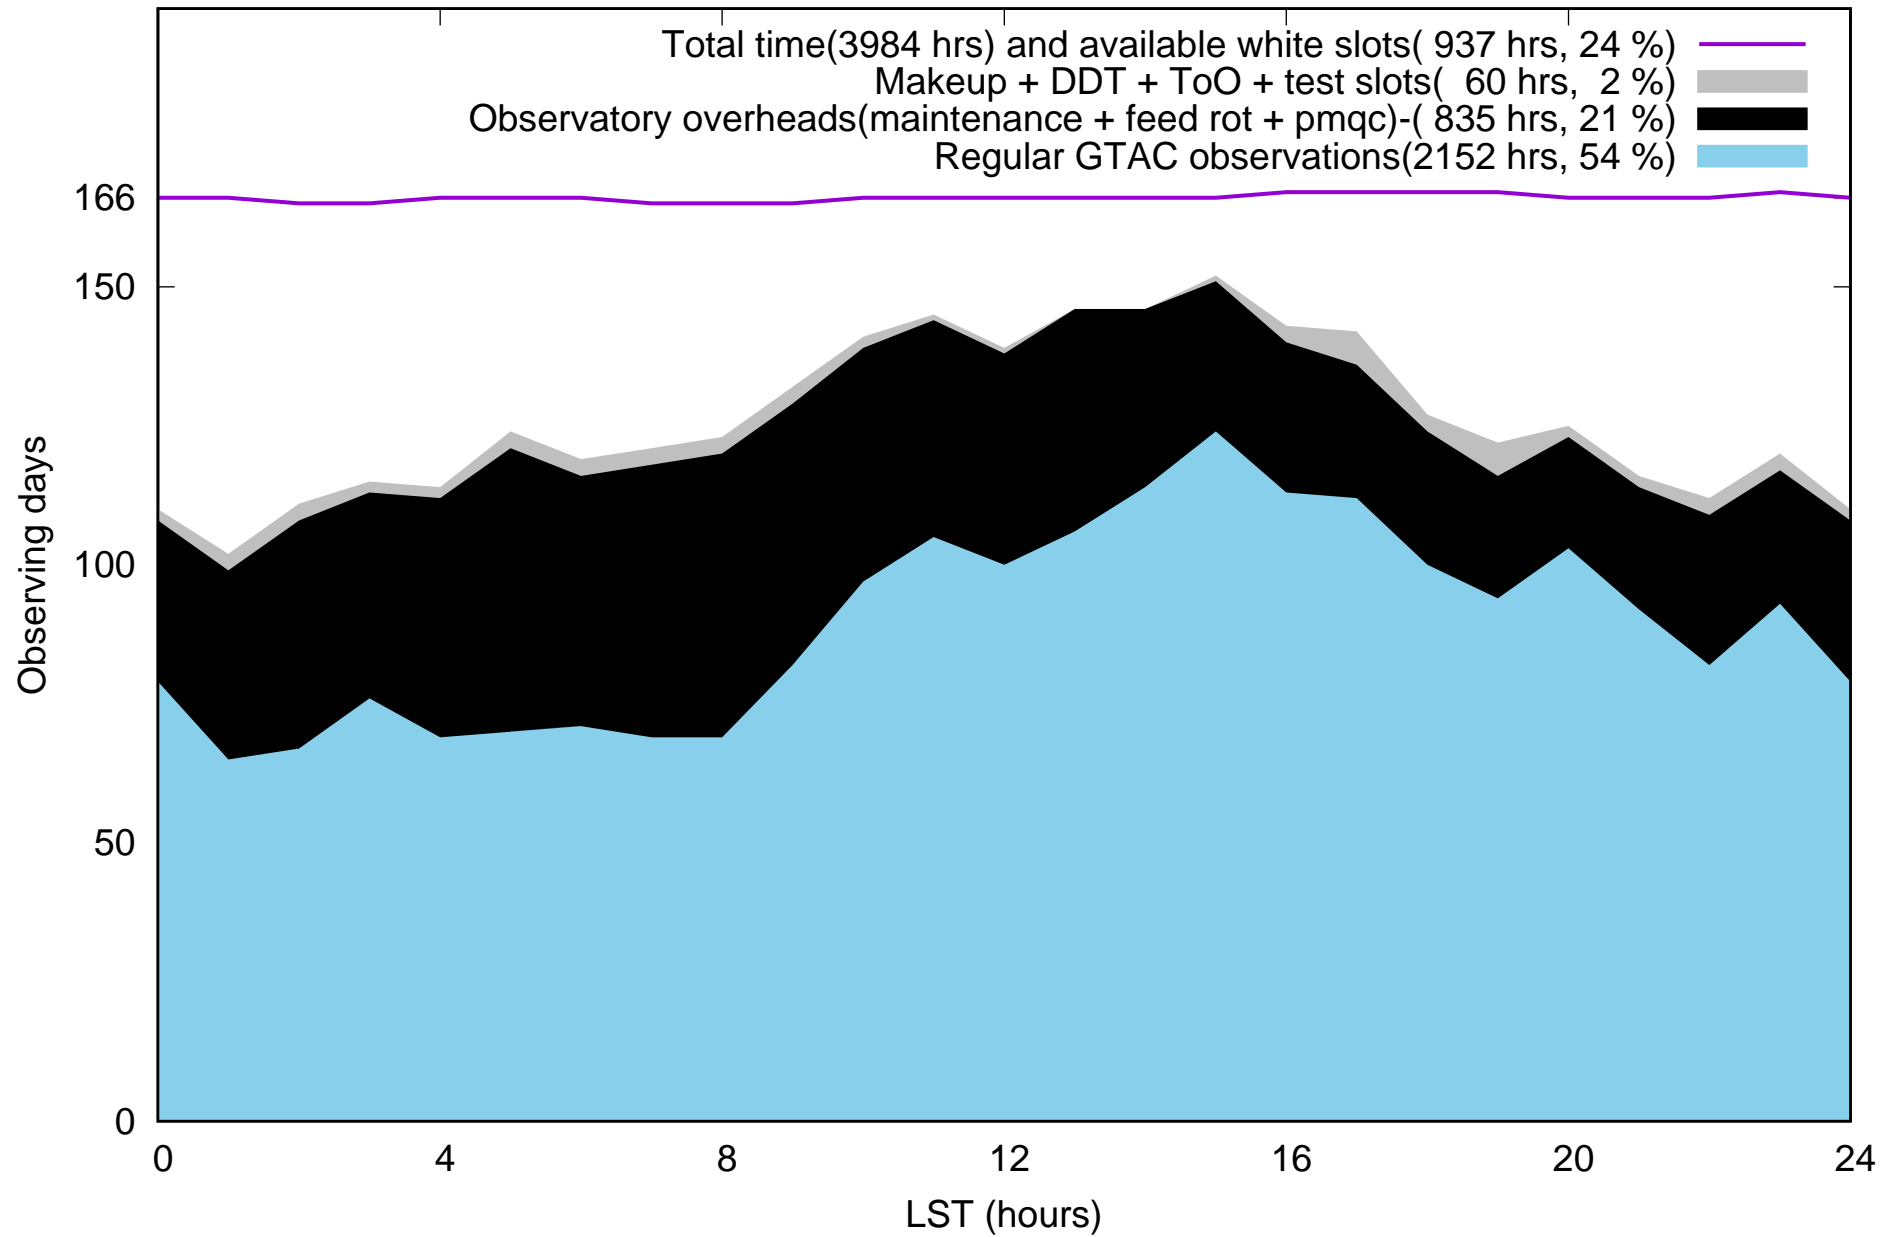

Time(LST) statistics for the cycle # 48 (17Apr2025 - 29Sep2025), 166 days (as on 30Sep2025)

Time(IST) statistics for the cycle # 48 (17Apr2025 - 29Sep2025), 166 days (as on 15Apr2025)

Time(LST) statistics for the cycle # 48 (17Apr2025 - 29Sep2025), 166 days (as on 15Apr2025)

Time(LST) availability for the cycle # 48 (17Apr2025 - 29Sep2025), 166 days (as on 15Dec2024)