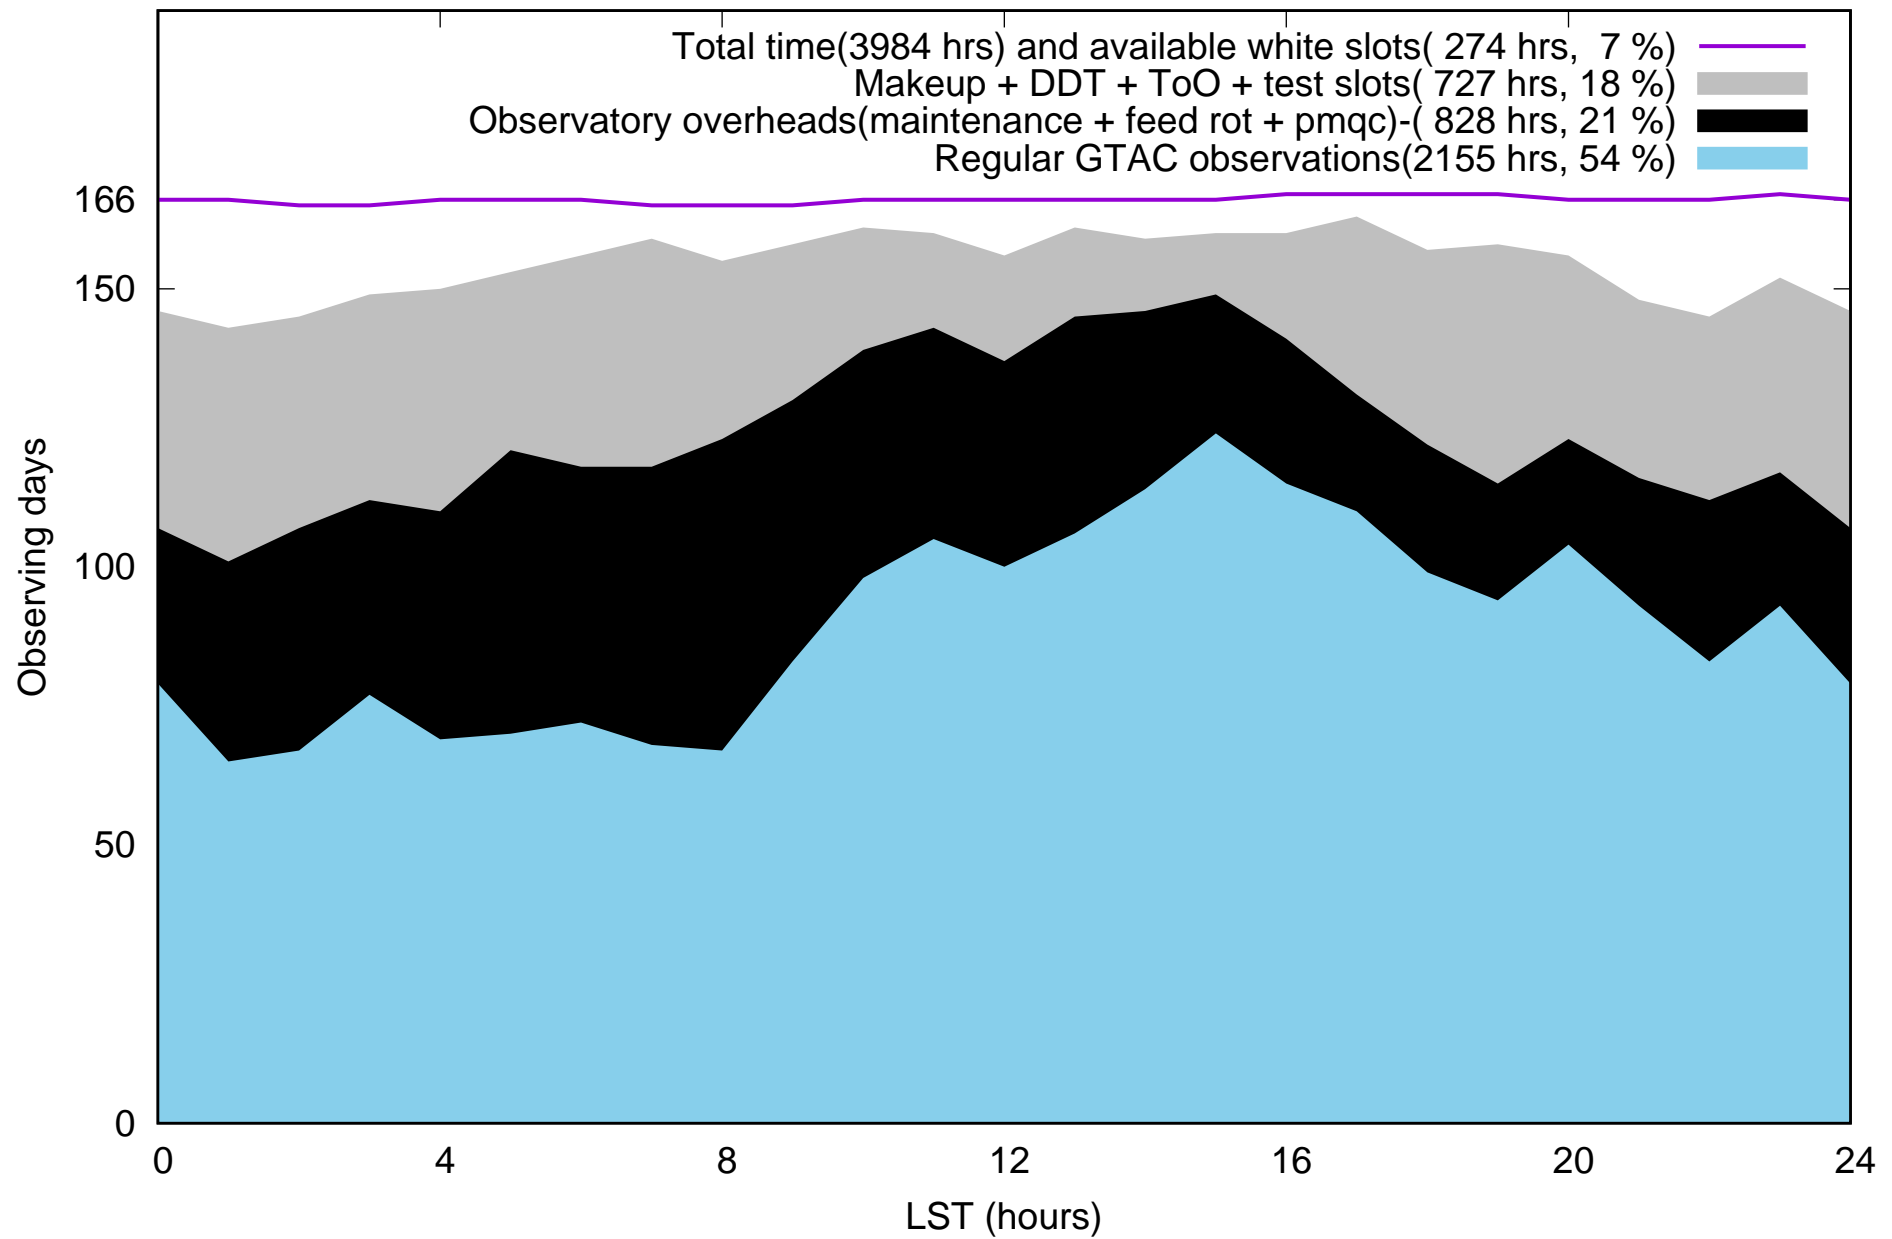

Time(LST) statistics for the cycle # 48 (17Apr2025 - 29Sep2025), 166 days (as on 30Sep2025)

Time(IST) statistics for the cycle # 48 (17Apr2025 - 29Sep2025), 166 days (as on 15Apr2025)

Time(LST) statistics for the cycle # 48 (17Apr2025 - 29Sep2025), 166 days (as on 15Apr2025)

Time(LST) availability for the cycle # 48 (17Apr2025 - 29Sep2025), 166 days (as on 15Dec2024)